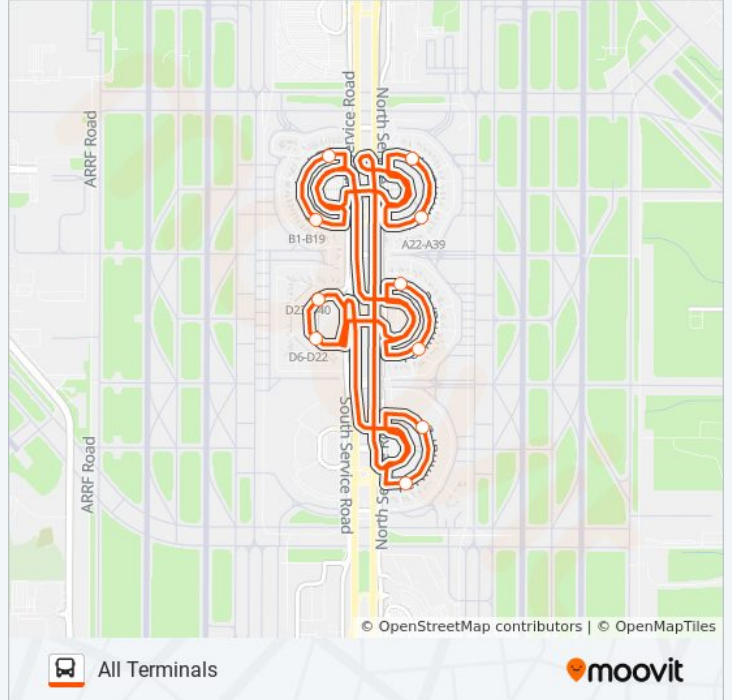

Direction: All Terminals

12 stops

[VIEW LINE SCHEDULE](#)

Terminal A Upper Level - Entry A29

Terminal A Upper Level - Entry A10 (Dart)

Terminal B Upper Level - Entry B46 (Texrail)

Terminal B Upper Level - Entry B9

Terminal C Upper Level - Entry C30

Terminal C Upper Level - Entry C4

Terminal D Lower Level - Entry D24

Terminal D Lower Level - Entry D17

Terminal E Upper Level - Entry E34

Terminal E Upper Level - Entry E12

Terminal A Upper Level - Entry A29

Terminal A Upper Level - Entry A10 (Dart)

TERMINAL LINK bus Time Schedule

All Terminals Route Timetable:

Sunday	12:00 AM - 11:50 PM
Monday	12:00 AM - 11:50 PM
Tuesday	12:00 AM - 11:50 PM
Wednesday	12:00 AM - 11:50 PM
Thursday	12:00 AM - 11:50 PM
Friday	12:00 AM - 11:50 PM
Saturday	12:00 AM - 11:50 PM

TERMINAL LINK bus Info

Direction: All Terminals

Stops: 12

Trip Duration: 14 min

Line Summary:

TERMINAL LINK bus time schedules and route maps are available in an offline PDF at moovitapp.com. Use the [Moovit App](#) to see live bus times, train schedule or subway schedule, and step-by-step directions for all public transit in Dallas - Fort Worth, TX.