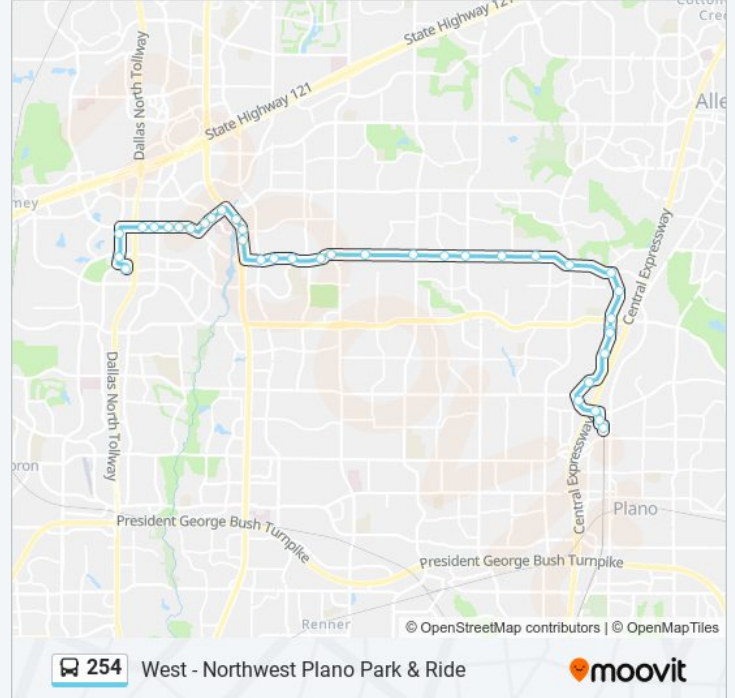

Legacy @ Quarry Chase - W - Ns

Legacy @ Independence - W - FS

Legacy @ Rochelle - W - FS

Legacy @ Coit - W - FS

Legacy @ Preston Ridge - W - Ns

Legacy @ Archgate - W - FS

Legacy @ Colonnade - W - FS

Legacy @ Ohio - W - Ns

Preston @ Quincy - N - MB

Preston @ Quincy - N - FS

Preston @ San Jacinto - N - FS

Hedgcoxe @ Preston - W - FS

Hedgcoxe @ Dominion - S - FS

Hedgcoxe @ Legacy - S - MB

Legacy @ Parkwood - W - Mb1

Legacy @ Parkwood - W - Mb2

Legacy @ Parkwood - W - Mb3

Legacy @ Parkwood - W - FS

Legacy @ Lone Star - W - Ns

Communications @ Legacy - S - FS

Communication @ Tennyson - S - FS

Northwest Plano Park & Ride

254 bus time schedules and route maps are available in an offline PDF at moovitapp.com. Use the Moovit App to see live bus times, train schedule or subway schedule, and step-by-step directions for all public transit in Dallas - Fort Worth, TX.

© 2024 Moovit - All Rights Reserved