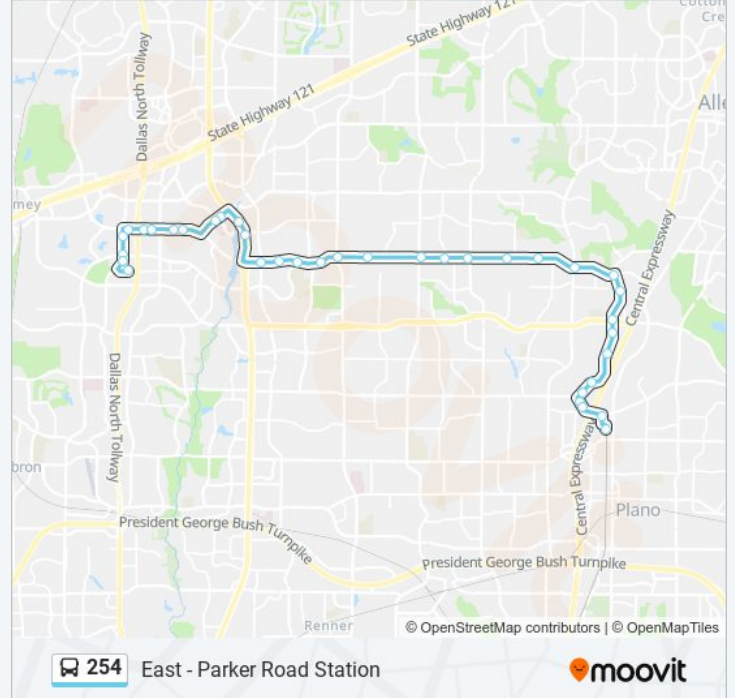

Legacy @ Wesson - E - FS

Legacy @ Carlton - E - FS

Legacy @ Alma - E - FS

Legacy @ Chase Oak - E - Ns

Chase Oaks @ Bathurst - S - Ns

Chase Oaks @ Spring Creek - S - Ns

Premier @ Heritage - S - FS

Premier @ Kipling - S - Ns

Premier @ Ruisseau - S - MB

Premier @ Renaissance - S - FS

Parker @ Premier - S - FS

Parker @ Us 75 - S - MB

Archerwood @ Parker - S - FS

Parker Road Station

Direction: West - Northwest Plano Park & Ride

37 stops

[VIEW LINE SCHEDULE](#)

Parker Road Station

Archerwood @ Parker - N - MB

Parker @ Us 75 - W - MB

Parker @ Premier - N - MB

Premier @ Ruisseau - N - FS

Premier @ Kipling - N - FS

Premier @ Heritage - N - MB

Premier @ Heritage - N - FS

Chase Oaks @ Spring Creek - N - FS

Chase Oaks @ Bathurst - N - Ns

Legacy @ Chase Oaks - W - FS

Legacy @ Alma - W - FS

Legacy @ Carlton - W - Ns

Legacy @ Wesson - W - FS

Legacy @ Custer - W - FS

254 bus Time Schedule

West - Northwest Plano Park & Ride Route Timetable:

Sunday	12:00 AM - 11:00 PM
Monday	12:00 AM - 11:00 PM
Tuesday	12:00 AM - 11:00 PM
Wednesday	12:00 AM - 11:00 PM
Thursday	12:00 AM - 11:00 PM
Friday	12:00 AM - 11:00 PM
Saturday	12:00 AM - 11:00 PM

254 bus Info

Direction: West - Northwest Plano Park & Ride

Stops: 37

Trip Duration: 48 min

Line Summary: