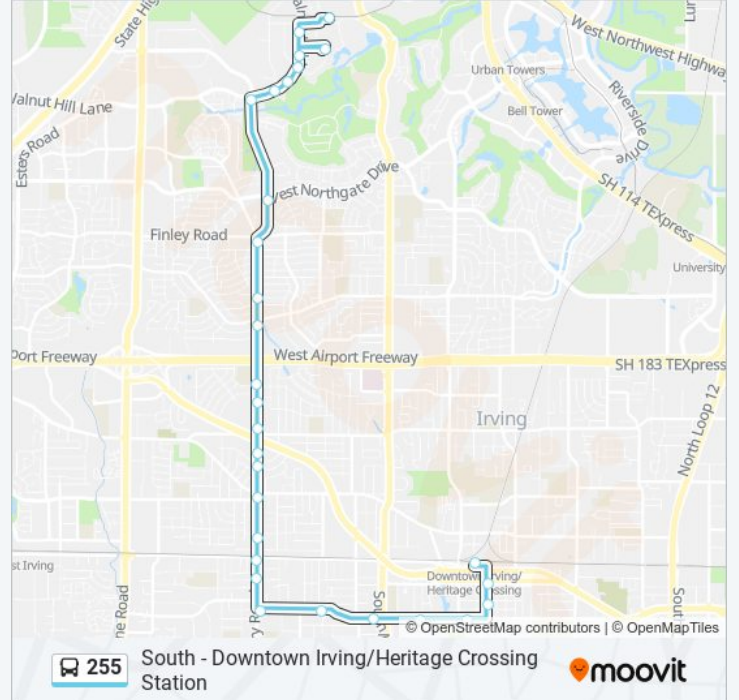

### 255 bus Info

**Direction:** South - Downtown Irving/Heritage Crossing Station

**Stops:** 29

**Trip Duration:** 26 min

**Line Summary:**

Story @ Garden Oaks - S - FS

Story @ Rock Island - S - FS

Story @ Himes - S - Ns

5th @ Story - E - FS

5th @ Collins - E - Ns

6th @ Macarthur - E - Ns

6th @ Charles - E - Ns

6th @ Ohio - E - FS

Main @ 4th - N - MB

Main @ 2nd - N - Ns

Downtown Irving/Heritage Crossing Station