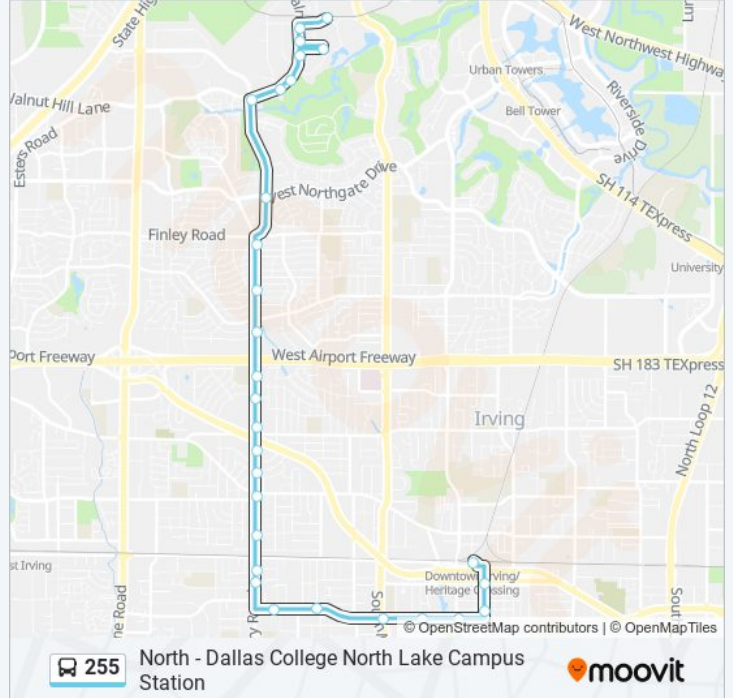

Walnut Hill @ Hereford - N - MB

Walnut Hill @ North Lake Cc Ent - N - MB

North Lake Cc

Walnut Hill @ North Lake Cc Ent - N - FS

Walnut Hill @ Brangus - N - Ns

Dallas College Northlake Campus Station

### Direction: South - Downtown Irving/Heritage Crossing Station

29 stops

[VIEW LINE SCHEDULE](#)

Dallas College Northlake Campus Station

Walnut Hill @ Brangus - S - FS

North Lake Cc

Walnut Hill @ North Lake Cc Ent - S - FS