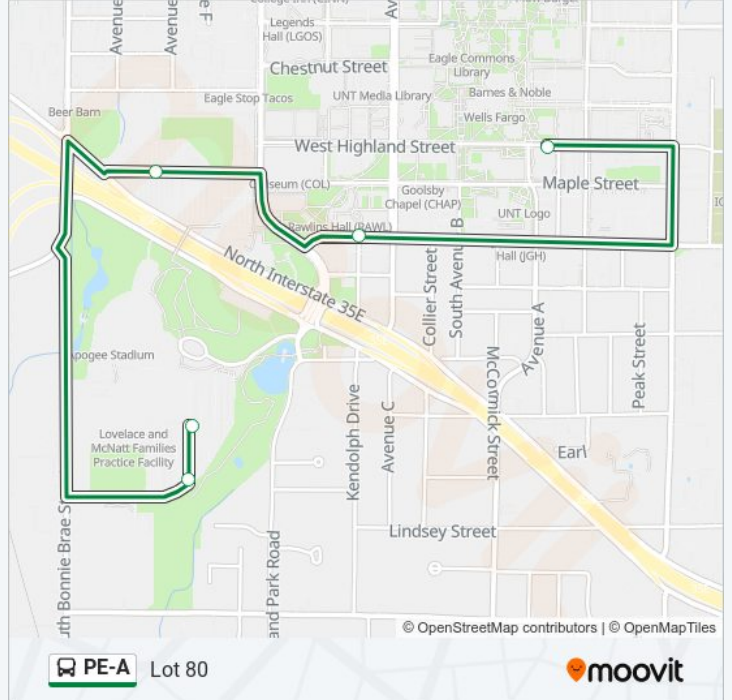

### Direction: Hs Garage

3 stops

[VIEW LINE SCHEDULE](#)

Lot 80

Datcu Northeast Lot

Highland Street Parking Garage (Hs Garage)

### PE-A bus Info

**Direction:** Hs Garage

**Stops:** 3

**Trip Duration:** 6 min

**Line Summary:**

**Direction: Lot 80**

5 stops

[VIEW LINE SCHEDULE](#)

Highland Street Parking Garage (Hs Garage)

Honors Hall

Fouts Pe

Lot 80 South

Lot 80

**PE-A bus Time Schedule**

Lot 80 Route Timetable:

Sunday	Not Operational
Monday	7:26 AM - 6:38 PM
Tuesday	7:26 AM - 6:38 PM
Wednesday	7:26 AM - 6:38 PM
Thursday	7:26 AM - 6:38 PM
Friday	7:26 AM - 6:38 PM
Saturday	Not Operational

**PE-A bus Info**

**Direction:** Lot 80

**Stops:** 5

**Trip Duration:** 11 min

**Line Summary:**

PE-A bus time schedules and route maps are available in an offline PDF at [moovitapp.com](https://moovitapp.com). Use the Moovit App to see live bus times, train schedule or subway schedule, and step-by-step directions for all public transit in Dallas - Fort Worth, TX.