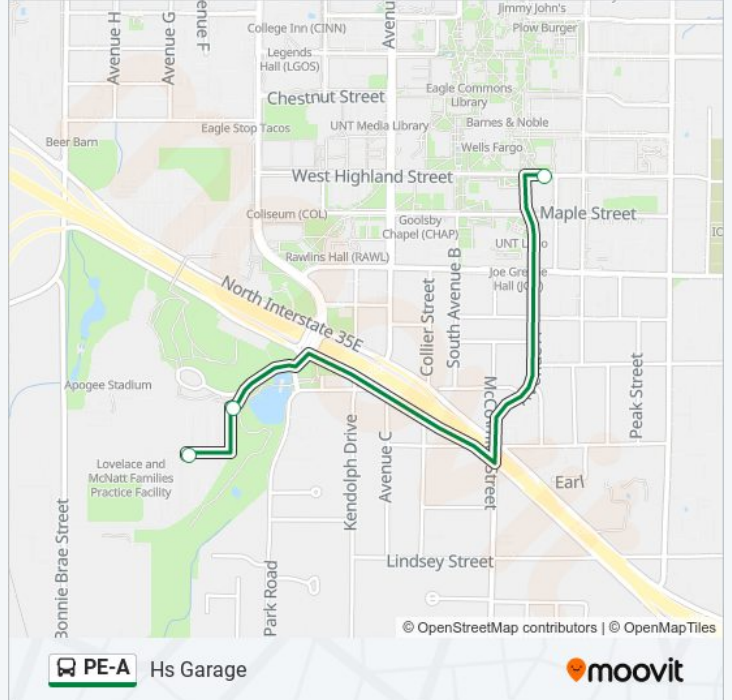

## Hs Garage

Get The App

The PE-A bus line (Hs Garage) has 2 routes. For regular weekdays, their operation hours are:

(1) Hs Garage: 7:15 AM - 6:27 PM (2) Lot 80: 7:26 AM - 6:38 PM

Use the Moovit App to find the closest PE-A bus station near you and find out when is the next PE-A bus arriving.

### Direction: Hs Garage

3 stops

[VIEW LINE SCHEDULE](#)

Lot 80

Datcu Northeast Lot

Highland Street Parking Garage (Hs Garage)

### PE-A bus Time Schedule

Hs Garage Route Timetable:

Sunday	Not Operational
Monday	7:15 AM - 6:27 PM
Tuesday	7:15 AM - 6:27 PM
Wednesday	7:15 AM - 6:27 PM
Thursday	7:15 AM - 6:27 PM
Friday	7:15 AM - 6:27 PM
Saturday	Not Operational

### PE-A bus Info

**Direction:** Hs Garage

**Stops:** 3

**Trip Duration:** 6 min

**Line Summary:**

**Direction: Lot 80**

5 stops

[VIEW LINE SCHEDULE](#)