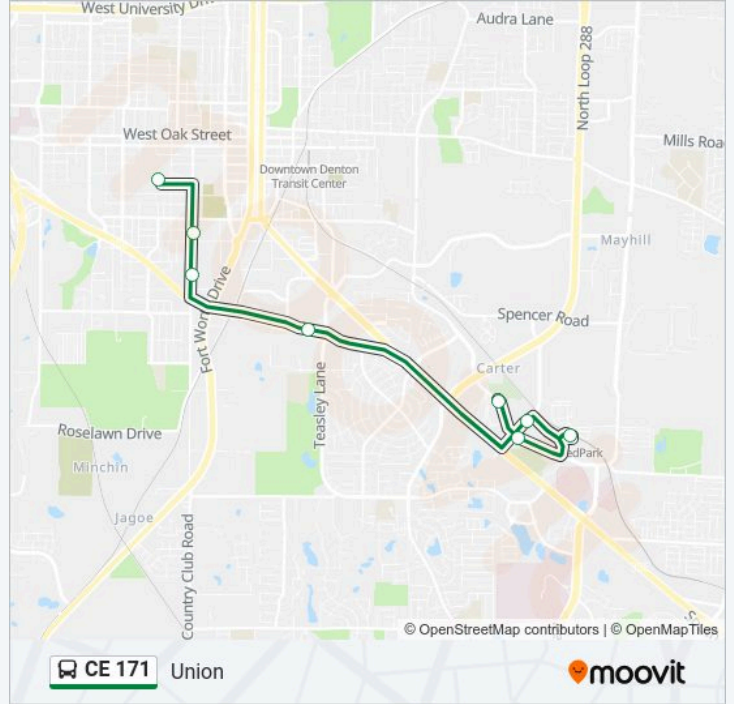

CE 171 bus time schedules and route maps are available in an offline PDF at moovitapp.com. Use the Moovit App to see live bus times, train schedule or subway schedule, and step-by-step directions for all public transit in Dallas - Fort Worth, TX.

© 2024 Moovit - All Rights Reserved