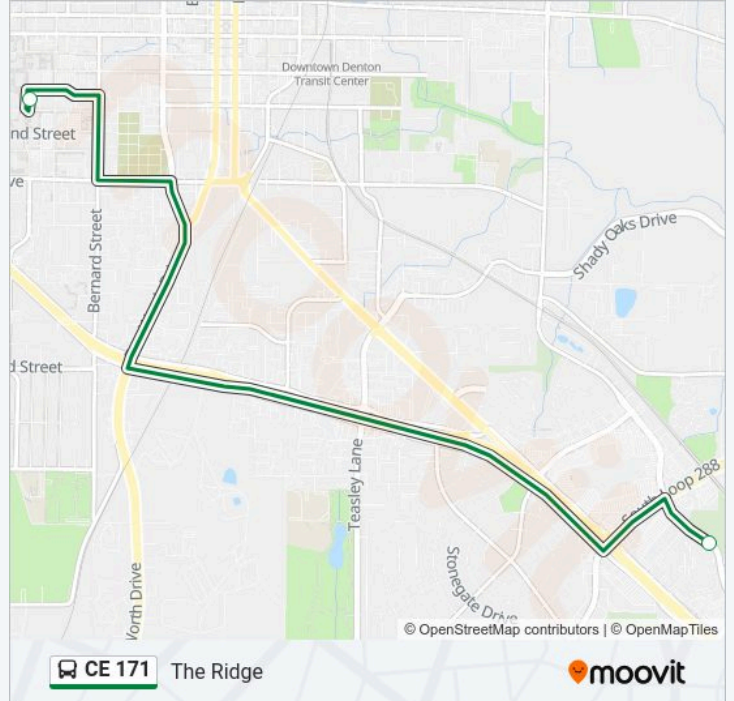

 **CE 171 Line**

The Ridge

Get The App

The CE 171 bus line (The Ridge) has 2 routes. For regular weekdays, their operation hours are:

(1) The Ridge: 6:59 AM-7:38 PM(2) Union: 7:14 AM-7:55 PM

Use the Moovit App to find the closest CE 171 bus station near you and find out when is the next CE 171 bus arriving.

Direction: The Ridge

2 stops

[VIEW LINE SCHEDULE](#)

Union Transfer

The Ridge

CE 171 bus Time Schedule

The Ridge Route Timetable:

| | |
|-----------|-----------------|
| Monday | 6:59 AM-7:38 PM |
| Tuesday | 6:59 AM-7:38 PM |
| Wednesday | 6:59 AM-7:38 PM |
| Thursday | 6:59 AM-7:38 PM |
| Friday | 6:59 AM-7:38 PM |
| Saturday | Not Operational |
| Sunday | Not Operational |

CE 171 bus Info

Direction: The Ridge

Stops: 2

Trip Duration: 14 min

Line Summary:

Direction: Union

8 stops

[VIEW LINE SCHEDULE](#)

The Ridge

Eb Colorado @ Brinker

Medpark Station For Bus

Sb Brinker @ Medpark

Nb I35-E Frontage Road @ Point Bank

The Venue (Bernard St)

University Place

Union Transfer