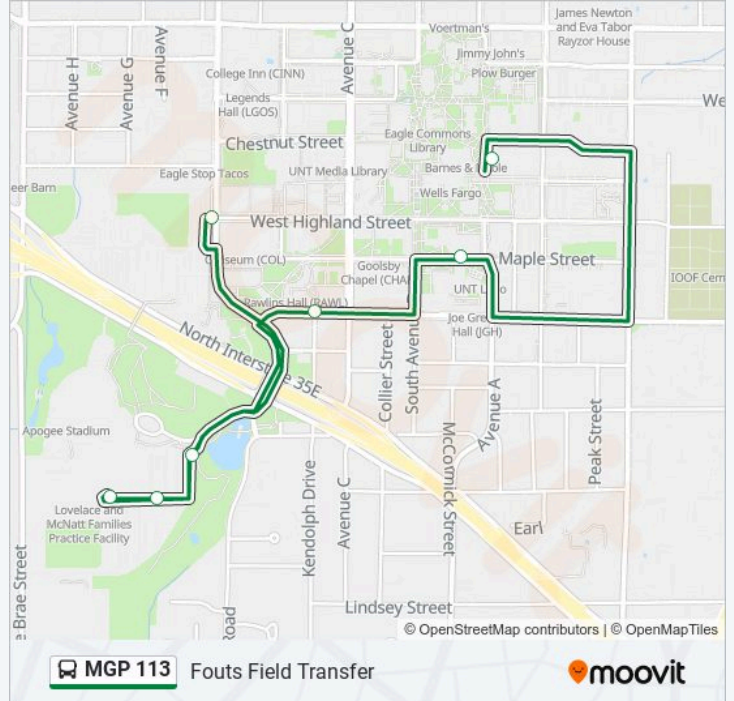

**Direction: Discovery Park**

12 stops

[VIEW LINE SCHEDULE](#)

Union Transfer

Nb Welch @ Mulberry

Wb Oak @ Fry

Wb Oak @ Normal

Wb Oak @ Bradley

**MGP 113 bus Info****Direction:** Discovery Park**Stops:** 12**Trip Duration:** 21 min**Line Summary:**

**Direction: Fouts Field Transfer**

7 stops

[VIEW LINE SCHEDULE](#)

- Union Transfer
- Kerr Hall / Blb
- Honors Hall
- Datcu Center Lot
- Victory Hall
- Datcu Northeast Lot
- Fouts Field Transfer

**MGP 113 bus Time Schedule**

Fouts Field Transfer Route Timetable:

Sunday	7:02 AM - 8:36 PM
Monday	Not Operational
Tuesday	Not Operational
Wednesday	Not Operational
Thursday	Not Operational
Friday	Not Operational
Saturday	7:02 AM - 8:36 PM

**MGP 113 bus Info**

**Direction:** Fouts Field Transfer

**Stops:** 7

**Trip Duration:** 14 min

**Line Summary:**

**Direction: Union**

10 stops

[VIEW LINE SCHEDULE](#)