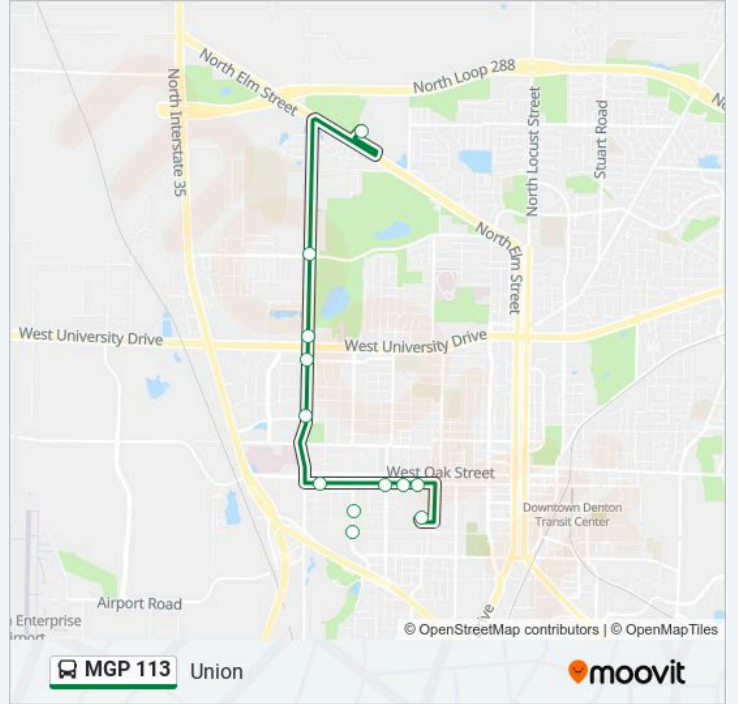

MGP 113 bus time schedules and route maps are available in an offline PDF at moovitapp.com. Use the Moovit App to see live bus times, train schedule or subway schedule, and step-by-step directions for all public transit in Dallas - Fort Worth, TX.

© 2024 Moovit - All Rights Reserved