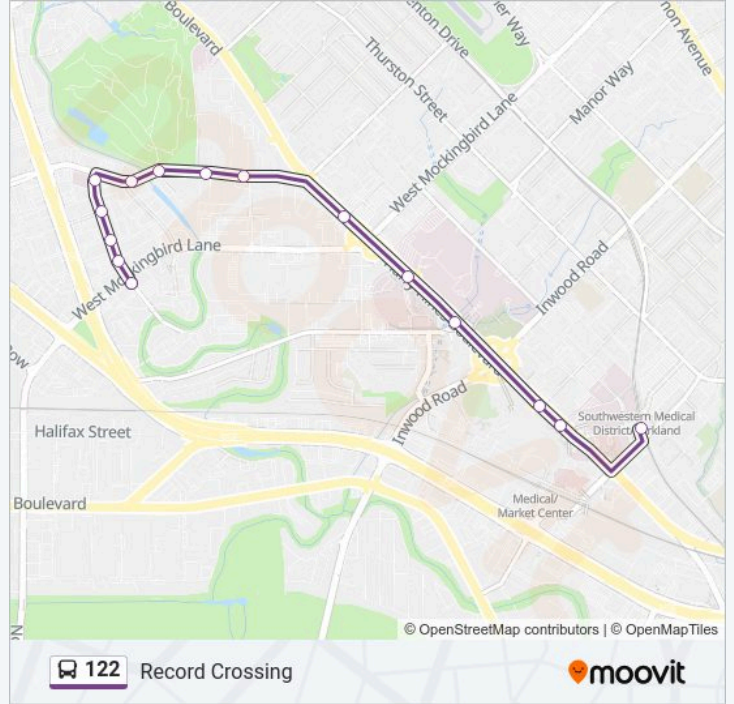

Direction: North - Southwestern Medical District/Parkland Station Via Brookriver And Record Corssing

18 stops

[VIEW LINE SCHEDULE](#)

- Southwest Medical District/Parkland
- Medical District @ Harry Hines - S - MB
- Harry Hines @ Butler - N - MB
- Harry Hines @ Butler - N - Ns
- Harry Hines @ Inwood - N - MB
- Record Crossing @ Harry Hines - W - FS
- Record Crossing @ Lee Hall - W - Ns
- Record Crossing @ Wyche - W - MB
- Record Crossing @ Wyche - W - Ns
- Record Crossing @ Riverside - W - Ns
- Record Crossing @ Van Winkle - W - Ns
- Record Crossing @ Cushata - W - MB
- Record Crossing @ Sleepy Hollow - W - Ns
- Record Crossing @ Stemmons - W - Ns
- River Bend @ Brookriver - E - MB
- River Bend @ Brookriver - E - Ns
- Brookriver @ Elmbrook - N - FS
- Brookriver @ Mockingbird - N - Ns

122 bus Info

Direction: North - Southwestern Medical District/Parkland Station Via Brookriver And Record Corssing

Stops: 18

Trip Duration: 11 min

Line Summary:

Direction: South - Southwestern Medical District/Parkland Station Via Brookriver And Record Corssing

122 bus Time Schedule

South - Southwestern Medical District/Parkland Station Via Brookriver And Record Corssing Route Timetable:

Sunday	12:17 AM - 11:47 PM
Monday	3:17 AM - 10:47 PM
Tuesday	12:17 AM - 10:47 PM
Wednesday	12:17 AM - 10:47 PM
Thursday	12:17 AM - 10:47 PM
Friday	12:17 AM - 10:47 PM
Saturday	12:17 AM - 10:47 PM

122 bus Info

Direction: South - Southwestern Medical District/Parkland Station Via Brookriver And Record Corssing

Stops: 15

Trip Duration: 11 min

Line Summary:

122 bus time schedules and route maps are available in an offline PDF at moovitapp.com. Use the Moovit App to see live bus times, train schedule or subway schedule, and step-by-step directions for all public transit in Dallas - Fort Worth, TX.