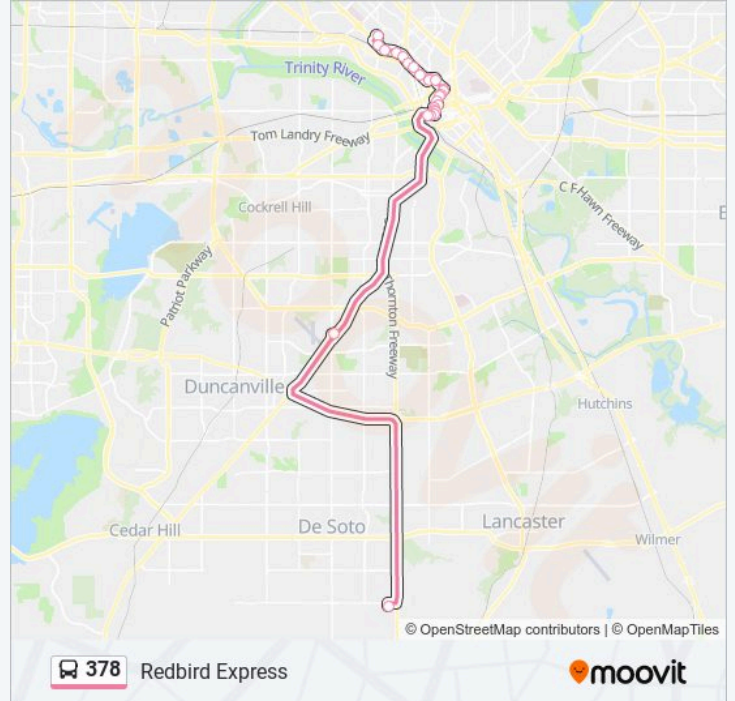

### 378 bus Time Schedule

Outbound - Red Bird Via Glen Heights Route

Timetable:

Sunday	Not Operational
Monday	11:07 AM - 5:48 PM
Tuesday	11:07 AM - 5:48 PM
Wednesday	11:07 AM - 5:48 PM
Thursday	11:07 AM - 5:48 PM
Friday	11:07 AM - 5:48 PM
Saturday	Not Operational

### 378 bus Info

**Direction:** Outbound - Red Bird Via Glen Heights

**Stops:** 25

**Trip Duration:** 49 min

**Line Summary:**

Griffin @ Commerce - S - Ns  
Griffin @ Jackson - S - Ns  
Wood @ Lamar - W - Ns  
Wood @ Market - W - FS  
Wood @ Record - W - FS  
Redbird Tc  
Glenn Heights P & R