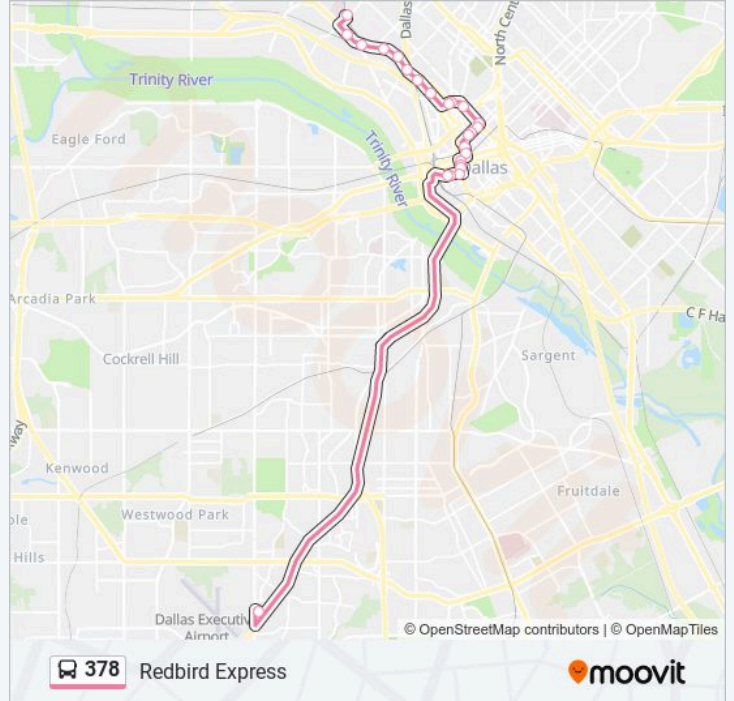

**378 bus Info**

**Direction:** Outbound - Red Bird Transit Center

**Stops:** 24

**Trip Duration:** 40 min

**Line Summary:**

Griffin @ Commerce - S - Ns

Griffin @ Jackson - S - Ns

Wood @ Lamar - W - Ns

### Direction: Outbound - Red Bird Via Glen Heights

25 stops

[VIEW LINE SCHEDULE](#)

Southwest Medical District/Parkland

Harry Hines @ Kendall - S - Ns

Harry Hines @ Lucas - S - Ns

Market Center Station

Harry Hines @ Reagan - S - Ns