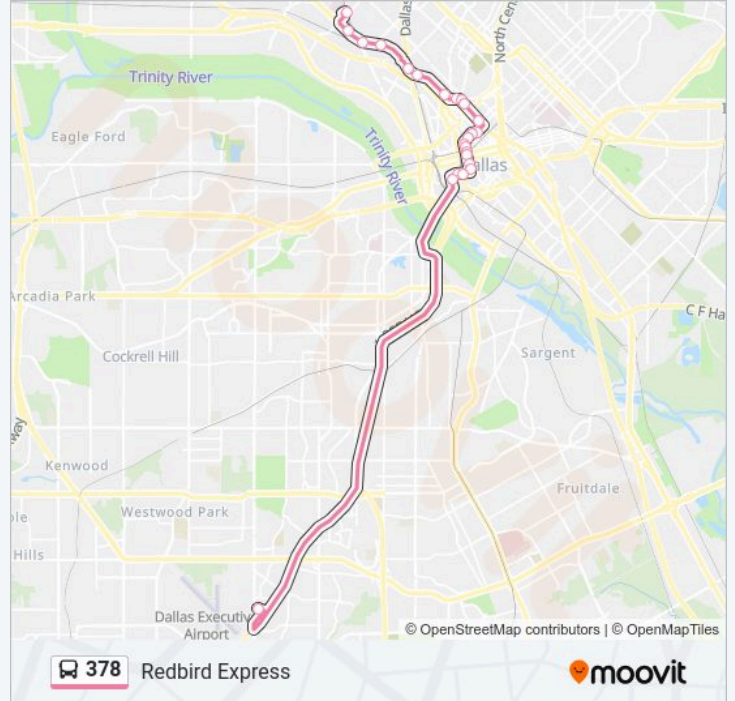

### 378 bus Info

**Direction:** Inbound - Downtown Dallas/Parkland Station

**Stops:** 24

**Trip Duration:** 36 min

**Line Summary:**

Harry Hines @ Vagas - N - FS

Harry Hines @ Lucas - N - Ns

Harry Hines @ Kendall - N - FS

Southwest Medical District/Parkland

**Direction: Outbound - Red Bird Transit Center**

24 stops

[VIEW LINE SCHEDULE](#)

Southwest Medical District/Parkland

Harry Hines @ Kendall - S - Ns

Harry Hines @ Lucas - S - Ns