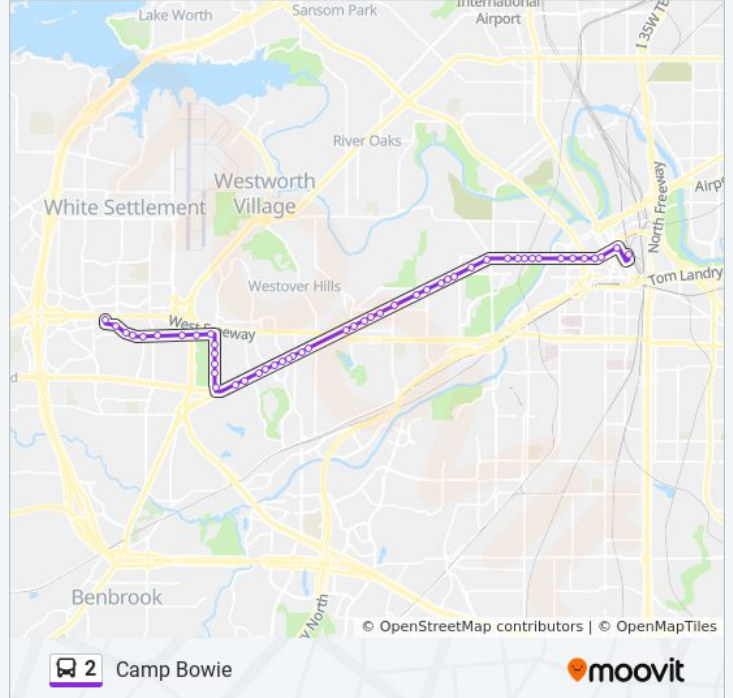

**Direction: Camp Bowie/Downtown**  
 48 stops  
[VIEW LINE SCHEDULE](#)

- West Fwy & Loredo
- Laredo & West Fwy
- Calmont & Glenrock
- Calmont & Phoenix
- Calmont & Shenandoah
- Calmont & Broadmoor
- Calmont & Rio Vista
- Calmont & Marquita
- Calmont & Alta Mere - Irene
- Calmont & Green Oaks
- Lackland & Locke
- Lackland & Curzon
- Lackland & Garland
- Lackland & Hemsell
- Lackland & Z Boaz
- Camp Bowie & Indale
- Camp Bowie & Clayton
- Camp Bowie & Hilldale
- Camp Bowie & Hilldale - Bernie Anderson
- Camp Bowie & Bernie Anderson - Fairfield
- Camp Bowie & Westridge
- Camp Bowie & Winthrop

**2 bus Info**  
**Direction:** Camp Bowie/Downtown  
**Stops:** 48  
**Trip Duration:** 45 min  
**Line Summary:**

- Camp Bowie & Bryant Irvin
- Camp Bowie & Curzon - Littlepage
- Camp Bowie & Halloran
- Camp Bowie & Prevost
- Camp Bowie & Pershing
- Camp Bowie & Penticost
- Camp Bowie & Eldridge
- Camp Bowie & Sanguinet
- Camp Bowie & Hulén
- Camp Bowie & Hillcrest
- Camp Bowie & Clover
- Camp Bowie & Zeloski - Watonga
- Camp Bowie & Watonga
- Camp Bowie & Watonga - Montgomery
- Camp Bowie & Will Rogers
- Camp Bowie & University
- 7th & Currie - Foch
- 7th & Carroll
- W 7th & Stayton
- 7th & Fournier - Penn
- 7th & Collier
- 7th & Henderson
- 7th & Cherry
- 7th & Taylor
- 7th & Commerce
- FWCS - Bay - C

**Direction: Camp Bowie/Las Vegas**

54 stops

[VIEW LINE SCHEDULE](#)

- FWCS - Bay - C
- 6th & Commerce
- 6th & Throckmorton

**2 bus Time Schedule**

Camp Bowie/Las Vegas Route Timetable:

Sunday	5:45 AM - 10:15 PM
Monday	5:15 AM - 11:15 PM
Tuesday	5:15 AM - 11:15 PM
Wednesday	5:15 AM - 11:15 PM

**Direction:** Camp Bowie/Las Vegas

**Stops:** 54

**Trip Duration:** 47 min

**Line Summary:**

Lackland & Garland

Lackland & Curzon

Lackland & Locke

Lackland & Calmont