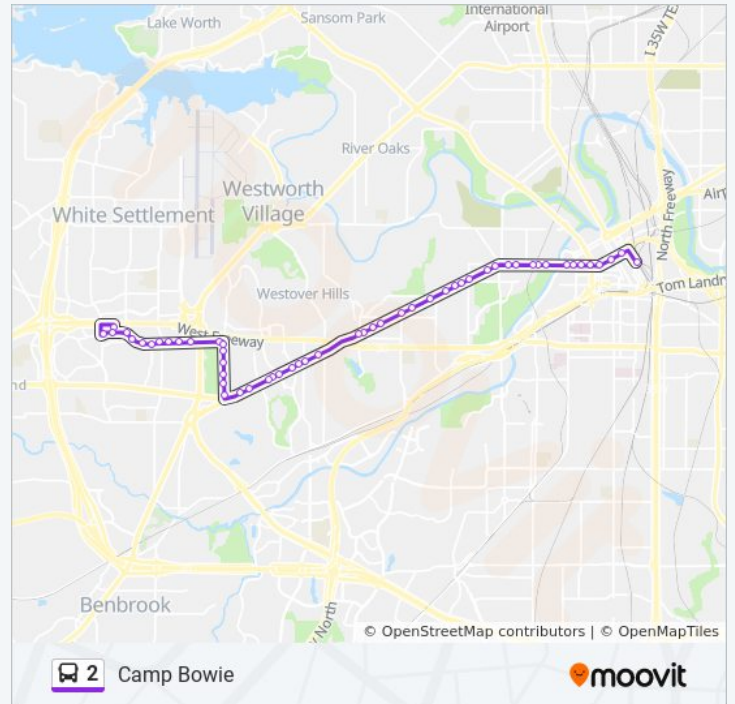

Camp Bowie & Winthrop

Camp Bowie & Westridge

Camp Bowie & Ridglea

Camp Bowie & Ridglea - Hilldale

Camp Bowie & Hilldale

Camp Bowie & Bigham

Camp Bowie & Pelham

Lackland & Camp Bowie

Lackland & Hemsell

Thursday

5:15 AM - 11:15 PM

Friday

5:15 AM - 11:15 PM

Saturday

5:45 AM - 11:15 PM

**2 bus Info**

**Direction:** Camp Bowie/Las Vegas

**Stops:** 54

**Trip Duration:** 47 min

**Line Summary:**

Lackland & Garland

Lackland & Curzon

Lackland & Locke

Lackland & Calmont