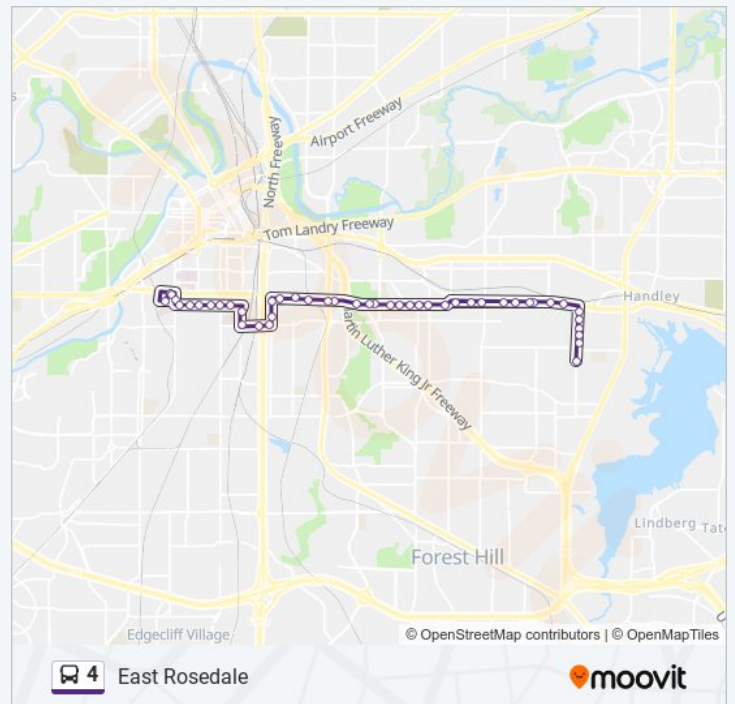

Direction: E. Rosedale/Fitzhugh

49 stops

[VIEW LINE SCHEDULE](#)

- Rosedale & 8th
- Magnolia & Hurley
- Magnolia & 6th - Lake
- Magnolia & Henderson
- Magnolia & College - Alston
- Magnolia & Travis
- Magnolia & St Lewis
- Main & Morphy
- Main & St Joseph
- Allen & Main
- Allen & Epps - South Fwy
- Allen & South Fwy - Evans
- Evans & Murphy
- Rosedale & Short
- Rosedale & New York
- Rosedale & Fabons
- Rosedale & Freeman - Argyle
- Rosedale & Argyle
- Rosedale & Belzise
- Rosedale & Hall
- Rosedale & Stearns
- Rosedale & Conner

4 bus Info

Direction: E. Rosedale/Fitzhugh

Stops: 49

Trip Duration: 45 min

Line Summary:

Rosedale & MC Kenzie

Rosedale & Binkley

Rosedale & Vaughn

Direction: E. Rosedale/Medical Dist.

45 stops

[VIEW LINE SCHEDULE](#)

Stalcup & Fitzhugh

Stalcup & Rickenbacker

4 bus Time Schedule

E. Rosedale/Medical Dist. Route Timetable:

Sunday	5:23 AM - 9:53 PM
Monday	4:53 AM - 10:23 PM
Tuesday	4:53 AM - 10:23 PM

Wednesday	4:53 AM - 10:23 PM
Thursday	4:53 AM - 10:23 PM
Friday	4:53 AM - 10:23 PM
Saturday	5:23 AM - 10:23 PM

4 bus Info

Direction: E. Rosedale/Medical Dist.
Stops: 45
Trip Duration: 44 min
Line Summary: