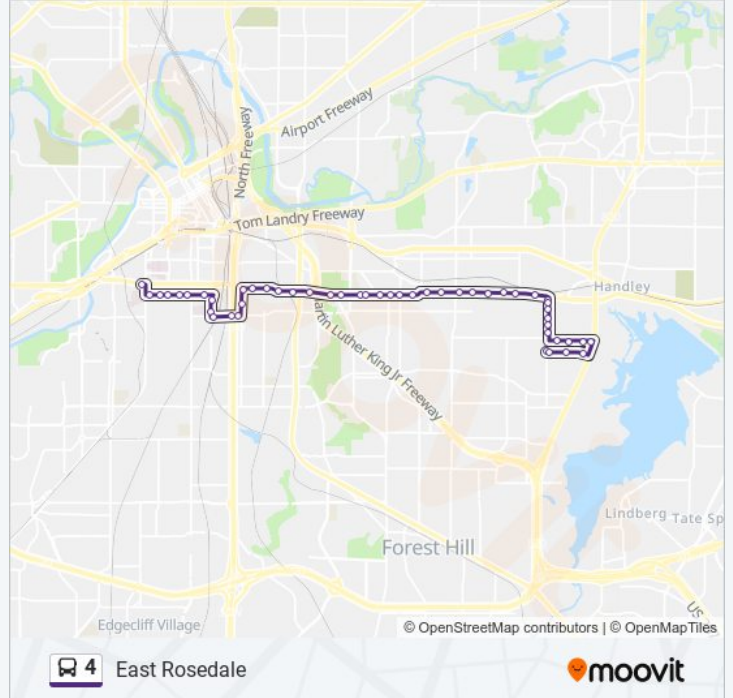

Direction: E. Rosedale/Fitzhugh

49 stops

[VIEW LINE SCHEDULE](#)

- Rosedale & 8th
- Magnolia & Hurley
- Magnolia & 6th - Lake
- Magnolia & Henderson
- Magnolia & College - Alston
- Magnolia & Travis
- Magnolia & St Lewis
- Main & Morphy
- Main & St Joseph
- Allen & Main
- Allen & Epps - South Fwy
- Allen & South Fwy - Evans
- Evans & Murphy
- Rosedale & Short
- Rosedale & New York
- Rosedale & Fabons
- Rosedale & Freeman - Argyle
- Rosedale & Argyle
- Rosedale & Belzise
- Rosedale & Hall
- Rosedale & Stearns
- Rosedale & Conner

4 bus Info

Direction: E. Rosedale/Fitzhugh

Stops: 49

Trip Duration: 45 min

Line Summary:

Rosedale & MC Kenzie

Rosedale & Binkley

Rosedale & Vaughn

Direction: E. Rosedale/Medical Dist.

45 stops

[VIEW LINE SCHEDULE](#)

Stalcup & Fitzhugh

Stalcup & Rickenbacker

4 bus Time Schedule

E. Rosedale/Medical Dist. Route Timetable:

Sunday	5:23 AM - 9:53 PM
Monday	4:53 AM - 10:23 PM
Tuesday	4:53 AM - 10:23 PM

Wednesday	4:53 AM - 10:23 PM
Thursday	4:53 AM - 10:23 PM
Friday	4:53 AM - 10:23 PM
Saturday	5:23 AM - 10:23 PM

4 bus Info

Direction: E. Rosedale/Medical Dist.
Stops: 45
Trip Duration: 44 min
Line Summary: