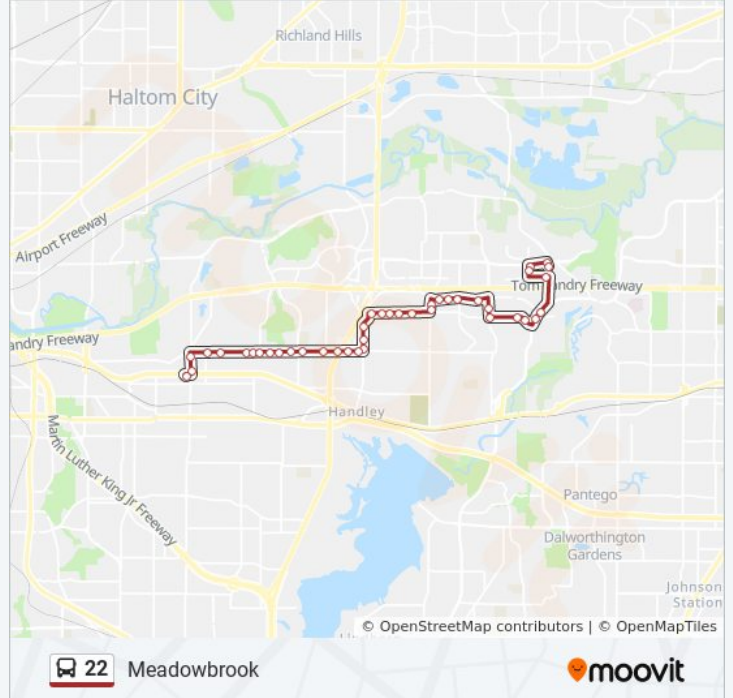

Meadowbrook & MC Gee

Meadowbrook & Forest - Handley

Handley & Meadowbrook

Handley & Normandy

Handley & Monterrey

Brentwood Stair & Handley

Brentwood Stair & Downey

Brentwood Stair & Terbet

Brentwood Stair & Barron

Brentwood Stair & Meadowlane

Sandy & Green Acres

Sandy & Green Acres - Ederville

Ederville & Carol Oaks

Ederville & Secretariat

Ederville & Morrison

Ederville & Creekstone

Cooks & Windsong

Brentwood Stair & Cooks

Brentwood Stair & T Square

Brentwood Stair & Beauvior

Eastchase & Brentwood Stair

Eastchase & Ederville

Eastchase & Meadowbrook

Anderson & Eastchase

John T White N & John T White

John T White & John T White

John T White & Eastchase

Eastchase & John T White - Anderson

22 bus time schedules and route maps are available in an offline PDF at moovitapp.com. Use the [Moovit App](#) to see live bus times, train schedule or subway schedule, and step-by-step directions for all public transit in Dallas - Fort Worth, TX.

[About Moovit](#) • [MaaS Solutions](#) • [Supported Countries](#) • [Mooviter Community](#)

Check Live Arrival Times