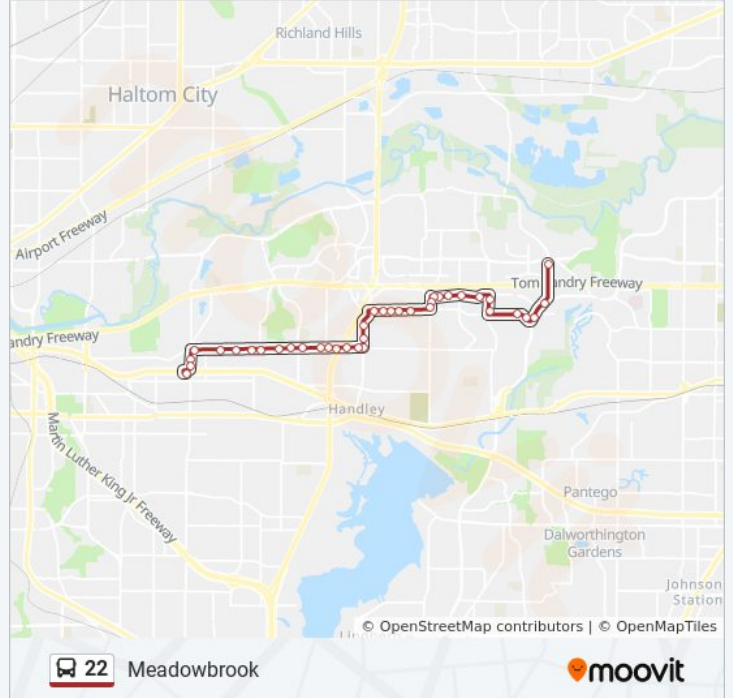

Direction: Meadowbrook/Dunkins Trans. Ctr.

37 stops

[VIEW LINE SCHEDULE](#)

Eastchase & John T White - Anderson

Eastchase & Meadowbrook

Eastchase & Brentwood Stair

Brentwood Stair & Beauvior

Brentwood Stair & T Square

22 bus Info

Direction: Meadowbrook/Dunkins Trans. Ctr.

Stops: 37

Trip Duration: 37 min

Line Summary:

- Meadowbrook & Handley - Forest
- Meadowbrook & MC Gee - E Loop 820
- Meadowbrook & E Loop 820
- Meadowbrook & Putnam
- Meadowbrook & Stark
- Meadowbrook & San Jose
- Meadowbrook & Emily
- Meadowbrook & Jenson
- Meadowbrook & Tierney
- Meadowbrook & Junius
- Meadowbrook & Edgewood
- Meadowbrook & Somerset - Oakland
- Oakland & Meadowbrook
- Oakland & Kenwood
- Dr.Dennis Dunkins Transfer Center

Direction: Meadowbrook/Eastchase

42 stops

[VIEW LINE SCHEDULE](#)

- Dr.Dennis Dunkins Transfer Center
- Oakland & Lancaster
- Oakland & Meadowbrook - Kenwood
- Meadowbrook & Rand
- Meadowbrook & Edgewood
- Meadowbrook & Watson
- Meadowbrook & Tierney
- Meadowbrook & Jenson
- Meadowbrook & Green Hill
- Meadowbrook & Emily
- Meadowbrook & San Jose
- Meadowbrook & Stark
- Meadowbrook & Pollard
- Meadowbrook & E Loop 820

22 bus Info

Direction: Meadowbrook/Eastchase

Stops: 42

Trip Duration: 38 min

Line Summary:

Meadowbrook & MC Gee

Meadowbrook & Forest - Handley

Handley & Meadowbrook