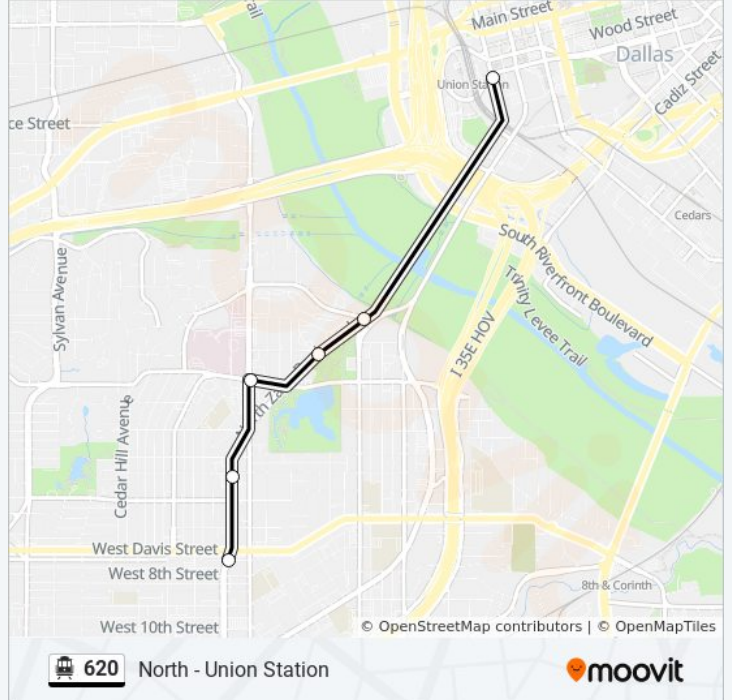

Use the Moovit App to find the closest 620 cable car station near you and find out when is the next 620 cable car arriving.

Direction: North - Union Station

6 stops

[VIEW LINE SCHEDULE](#)

Bishop Arts Station

6th Streetcar Station

Beckley Streetcar Station

Oakenwald Streetcar Station

Greenbriar Streetcar Station

Union Streetcar Station

620 cable car Time Schedule

North - Union Station Route Timetable:

Sunday	5:49 AM - 11:49 PM
Monday	5:49 AM - 11:49 PM
Tuesday	5:49 AM - 11:49 PM
Wednesday	5:49 AM - 11:49 PM
Thursday	5:49 AM - 11:49 PM
Friday	5:49 AM - 11:49 PM
Saturday	5:49 AM - 11:49 PM

620 cable car Info

Direction: North - Union Station

Stops: 6

Trip Duration: 11 min

Line Summary:

Direction: South - Bishop Arts

6 stops

[VIEW LINE SCHEDULE](#)

- Union Streetcar Station
- Greenbriar Streetcar Station
- Oakenwald Streetcar Station
- Beckley Streetcar Station
- 6th Streetcar Station
- Bishop Arts Station

620 cable car Time Schedule

South - Bishop Arts Route Timetable: