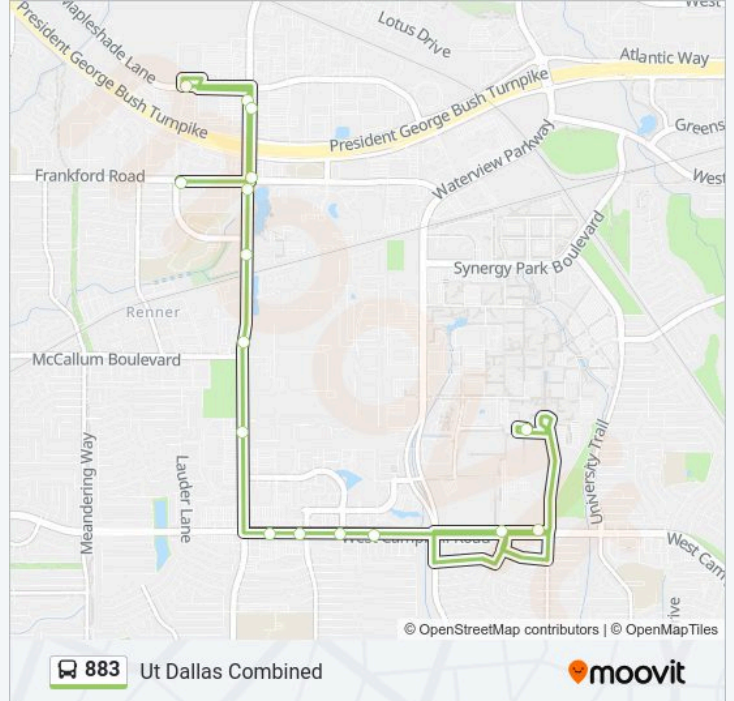

883 bus Time Schedule

East - Route Utd Shuttle Via Wal-Mart Route

Timetable:

Sunday	8:58 AM - 5:16 PM
Monday	Not Operational
Tuesday	Not Operational
Wednesday	Not Operational
Thursday	Not Operational
Friday	6:04 AM - 10:04 PM
Saturday	Not Operational

883 bus Info

Direction: East - Route Utd Shuttle Via Wal-Mart

Stops: 16

Trip Duration: 18 min

Line Summary:

Direction: East - Utd Shuttle

2 stops

[VIEW LINE SCHEDULE](#)

Frankford @ Osage Plaza - E - FS

University Parkway Circle

883 bus Time Schedule

East - Utd Shuttle Route Timetable:

Sunday	Not Operational
Monday	6:04 AM - 10:07 PM
Tuesday	6:04 AM - 10:07 PM
Wednesday	6:04 AM - 10:07 PM
Thursday	6:04 AM - 10:07 PM
Friday	Not Operational
Saturday	6:04 AM - 10:04 PM

883 bus Info

Direction: East - Utd Shuttle

Stops: 2

Trip Duration: 13 min

Line Summary:

Direction: West - Frankford West Via Meandering

18 stops

[VIEW LINE SCHEDULE](#)