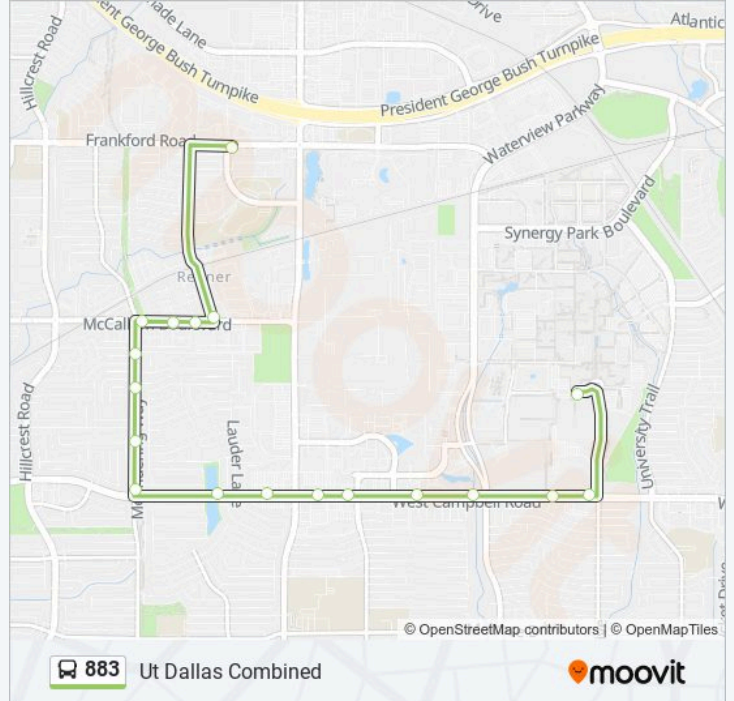

883 bus Info

Direction: East - Utd Shuttle

Stops: 2

Trip Duration: 13 min

Line Summary:

Direction: West - Frankford West Via Meandering

18 stops

[VIEW LINE SCHEDULE](#)

883 bus Time Schedule

West - Frankford West Via Meandering Route

Timetable:

Sunday	9:00 AM - 5:00 PM
Monday	5:57 AM - 10:00 PM
Tuesday	5:57 AM - 10:00 PM
Wednesday	5:57 AM - 10:00 PM
Thursday	5:57 AM - 10:00 PM
Friday	6:00 AM - 10:00 PM
Saturday	6:00 AM - 10:00 PM

883 bus Info

Direction: West - Frankford West Via Meandering

Stops: 18

Trip Duration: 16 min

Line Summary:

Direction: West - Route Frankford West Via Meandering

5 stops

[VIEW LINE SCHEDULE](#)

Sunday	8:54 AM
Monday	6:00 AM
Tuesday	6:00 AM
Wednesday	6:00 AM
Thursday	6:00 AM
Friday	6:00 AM
Saturday	6:00 AM

883 bus Info

Direction: West - Route Frankford West Via Meandering

Stops: 5

Trip Duration: 4 min