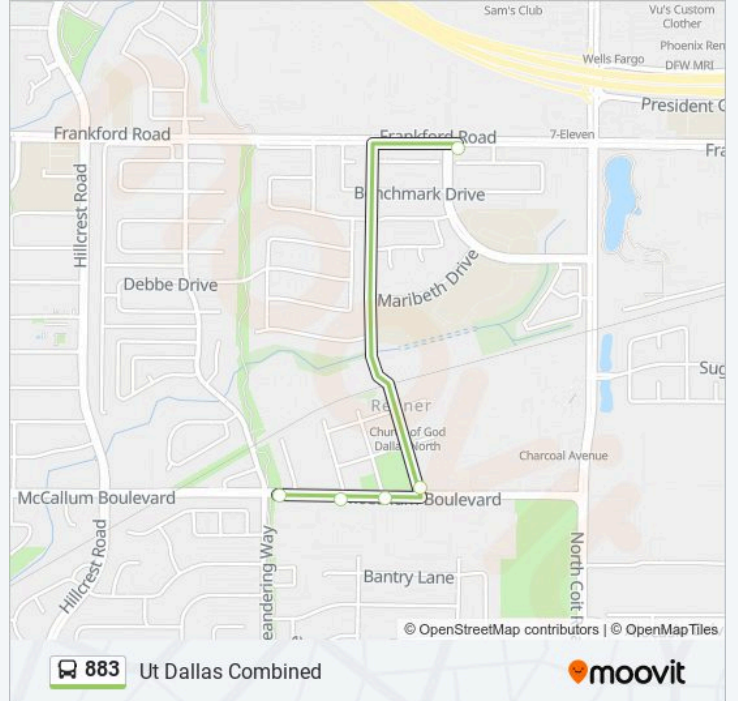

Mccallum @ Meandering - E - FS

Mccallum @ Frank Jackson - E - Ns

Mccallum @ Bannister - E - FS

Dickerson @ Mccallum - N - FS

Frankford @ Osage Plaza - E - FS

883 bus Time Schedule

West - Route Frankford West Via Meandering Route
Timetable:

Sunday	8:54 AM
Monday	6:00 AM
Tuesday	6:00 AM
Wednesday	6:00 AM
Thursday	6:00 AM
Friday	6:00 AM
Saturday	6:00 AM

883 bus Info

Direction: West - Route Frankford West Via Meandering

Stops: 5

Trip Duration: 4 min

Line Summary:

Direction: West - Utd Shuttle

20 stops

[VIEW LINE SCHEDULE](#)

- Cityline/Bush Station
- Plano @ Renner - S - Ns
- Renner @ Us 75 - W - MB
- Renner @ Renner - W - FS
- Renner @ Alma - W - FS
- Renner @ Ti Entrance - W - FS
- Renner @ Custer - W - MB
- Renner @ Orchard Ridge - W - MB
- Renner @ Synergy Park - W - Mb1
- Renner @ Synergy Park - W - Mb2
- Renner @ Greenside - N - MB
- Synergy Park @ Floyd - S - MB
- Synergy Park @ Rutford - W - MB
- Synergy Park @ Stewart - W - Ns
- Waterview Science And Technology Center
- Waterview @ Franklyn Jenifer - S- MB
- Waterview @ A - S - FS
- Waterview @ Cullum - S - MB

883 bus Info

Direction: West - Utd Shuttle

Stops: 20

Trip Duration: 20 min

Line Summary:

Waterview @ Cullum - S - Ns

University Parkway Circle

883 bus time schedules and route maps are available in an offline PDF at moovitapp.com. Use the Moovit App to see live bus times, train schedule or subway schedule, and step-by-step directions for all public transit in Dallas - Fort Worth, TX.