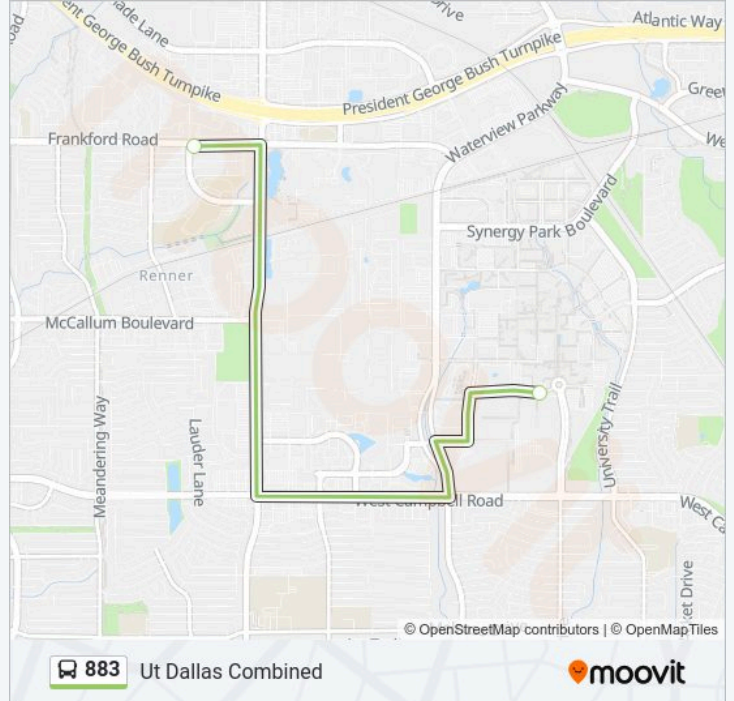

883 bus Info

Direction: East - Route Utd Shuttle Via Wal-Mart

Stops: 16

Trip Duration: 18 min

Line Summary:

Direction: East - Utd Shuttle

2 stops

[VIEW LINE SCHEDULE](#)

Frankford @ Osage Plaza - E - FS

University Parkway Circle

883 bus Time Schedule

East - Utd Shuttle Route Timetable:

Sunday	Not Operational
Monday	6:04 AM - 10:07 PM
Tuesday	6:04 AM - 10:07 PM
Wednesday	6:04 AM - 10:07 PM
Thursday	6:04 AM - 10:07 PM
Friday	Not Operational
Saturday	6:04 AM - 10:04 PM

883 bus Info

Direction: East - Utd Shuttle

Stops: 2

Trip Duration: 13 min

Line Summary:

Direction: West - Frankford West Via Meandering

18 stops

[VIEW LINE SCHEDULE](#)