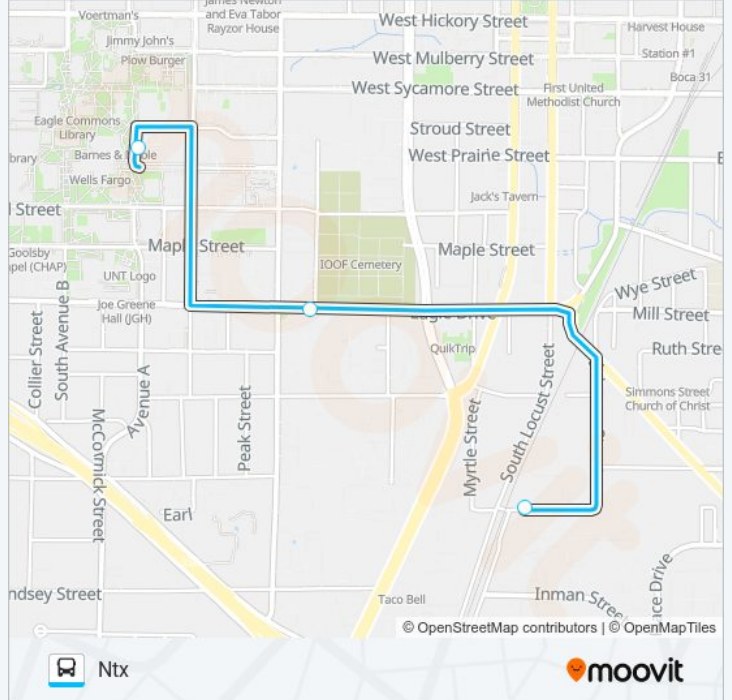

**DAUGHERTY STREET** Ntx[Get The App](#)

The DAUGHERTY STREET bus line (Ntx) has 2 routes. For regular weekdays, their operation hours are:

(1) Ntx: 7:30 AM - 6:45 PM(2) UNT Union: 7:16 AM - 6:28 PM

Use the Moovit App to find the closest DAUGHERTY STREET bus station near you and find out when is the next DAUGHERTY STREET bus arriving.

**Direction: Ntx**

3 stops

[VIEW LINE SCHEDULE](#)

Union Transfer

Eb Eagle @ Bernard

Ntx

**DAUGHERTY STREET bus Time Schedule**

Ntx Route Timetable:

**Direction: UNT Union**

7 stops

[VIEW LINE SCHEDULE](#)

- Ntx
- Arch
- The Venue (Bernard St)
- The Arbors
- University Place
- The Oaks
- Union Transfer

**DAUGHERTY STREET bus Time Schedule**

UNT Union Route Timetable:

**Direction:** UNT Union

**Stops:** 7

**Trip Duration:** 9 min

**Line Summary:**