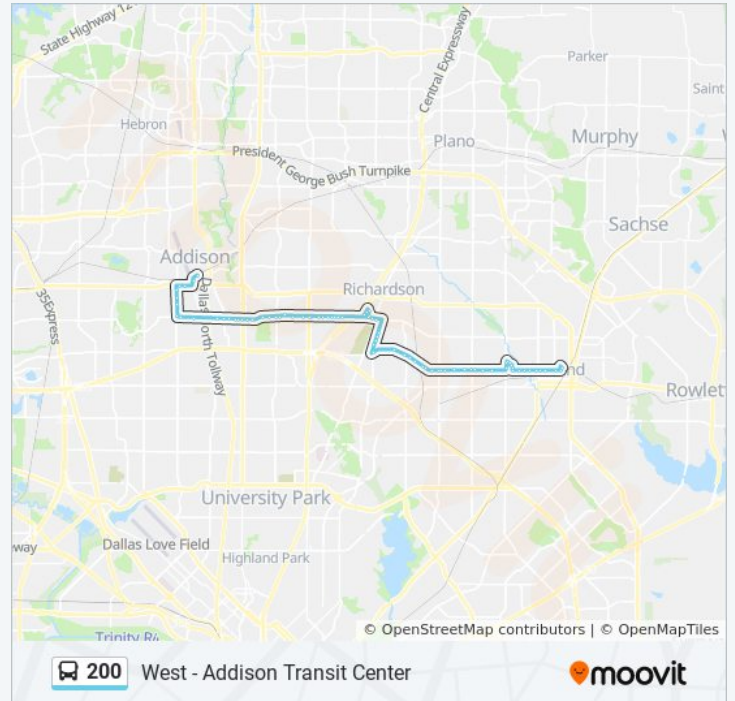

Centennial @ Greenville - W - FS

200 bus Info

Direction: West - Addison Transit Center

Stops: 79

Trip Duration: 54 min

Line Summary:

Centennial @ Spring Valley - W - Ns

Spring Valley @ Lingco - W- Ns

Sherman @ Lingco - N - Mb1

Sherman @ Lingco - N - Mb2

Lingco @ Sherman - E - FS

Spring Valley Station

Spring Valley @ Weatherred - W - Ns

Spring Valley @ Gatehouse - W - MB

Spring Valley @ Gatehouse - W - FS