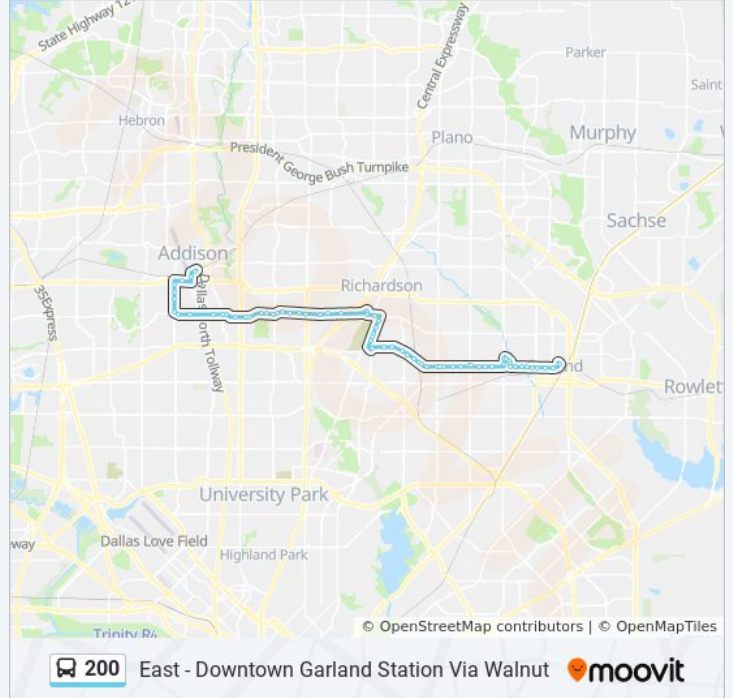

200 bus Info

Direction: East - Downtown Garland Station Via Walnut

Stops: 77

Trip Duration: 55 min

Line Summary:

Spring Valley @ Hillcrest - E - Ns
 Spring Valley @ Brookridge - E - Ns
 Spring Valley @ Brookcrest - E - Ns
 Spring Valley @ Meandering - E - FS
 Spring Valley @ Edgecrest - E - FS
 Spring Valley @ Peyton - E - FS
 Spring Valley @ Coit - E - FS
 Spring Valley @ Waterfall - E - FS
 Spring Valley @ Esperanza - E - MB
 Spring Valley @ Waterview - E - Ns
 Spring Valley @ Goldmark - E - FS
 Sherman @ Lingco - N - Mb1
 Sherman @ Lingco - N - Mb2
 Lingco @ Sherman - E - FS
 Spring Valley Station
 Centennial @ Business - E - Ns
 Centennial @ Greenville - E - Ns
 Abrams @ Willingham - S - Ns
 Abrams @ Park Bend - S - Ns
 Abrams @ Birch - S - FS
 Abrams @ Tiffany - S - FS
 Abrams @ Tall Oaks - S - MB
 Walnut @ Abrams - E - FS
 Walnut @ Richland Cc E Ent - E - Ns
 Walnut @ Lois - E - Ns
 Walnut @ Audelia - E - Ns
 Walnut @ Whispering Hills - E - Mb1
 Walnut @ Whispering Hills - E - Mb2
 Walnut @ Whispering Hills - E - Ns
 Walnut @ Black Walnut - E - Ns
 Walnut @ Forest Ridge - E - Ns
 Walnut @ Plano - E - Ns
 Walnut @ Purdue - E - Mb1