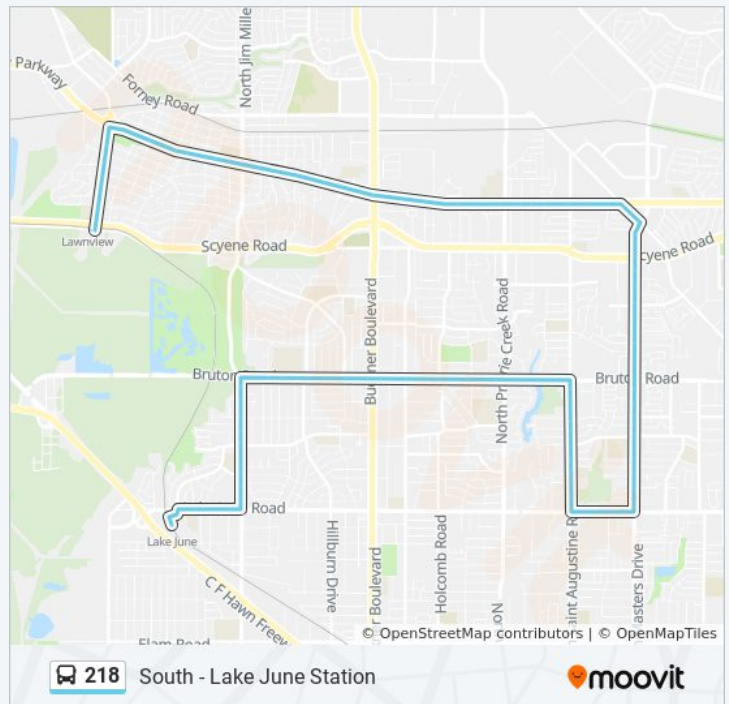

Wednesday	12:40 AM - 11:40 PM
Thursday	12:40 AM - 11:40 PM
Friday	12:40 AM - 11:40 PM
Saturday	12:40 AM - 11:05 PM

218 bus Info

Direction: South - Lake June Station

Stops: 82

Trip Duration: 48 min

Line Summary: