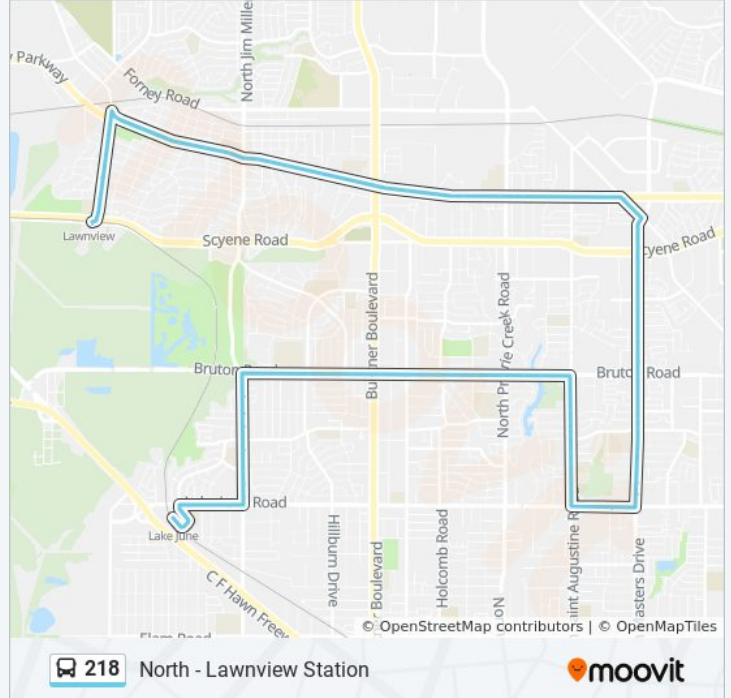

Bruton @ Aspen - E - FS
Bruton @ St Augustine - E - Ns
St Augustine @ Bruton - S - FS
St Augustine @ Limestone - S - Ns
St Augustine @ Glengreen - S - Ns
St Augustine @ Dale Glade - S - Ns
St Augustine @ Frostwood - S - Ns
St Augustine @ Checota - S - Ns
St Augustine @ Eloise - S - MB
St Augustine @ Lake June - S - MB
Lake June @ Algonquin - E - FS
Masters @ Tokowa - N - MB
Masters @ Tokowa - N - FS
Masters @ Muskogee - N - FS
Masters @ Checota - N - FS
Masters @ Oak Gate - N - FS
Masters @ Limestone - N - FS
Masters @ Bruton - N - MB
Masters @ Chatham Square - N - Ns
Masters @ Carolina Oaks - N - Ns
Masters @ Sandsprings - N - Ns
Masters @ Scyene - N - MB
Masters @ Scyene - N - FS
Masters @ Millsbury - N - Ns
Sam Houston @ Masters - N - FS
Sam Houston @ Military - N - Ns
Military @ St Augustne - W - MB
Military @ St Augustine - W - Ns
Military @ Wilbarger - W - Ns
Military @ Cypress - W - Ns
Military @ Pruitt - W - Ns
Military @ Prairie Creek - W -Fs
Military @ Darby - W - Ns