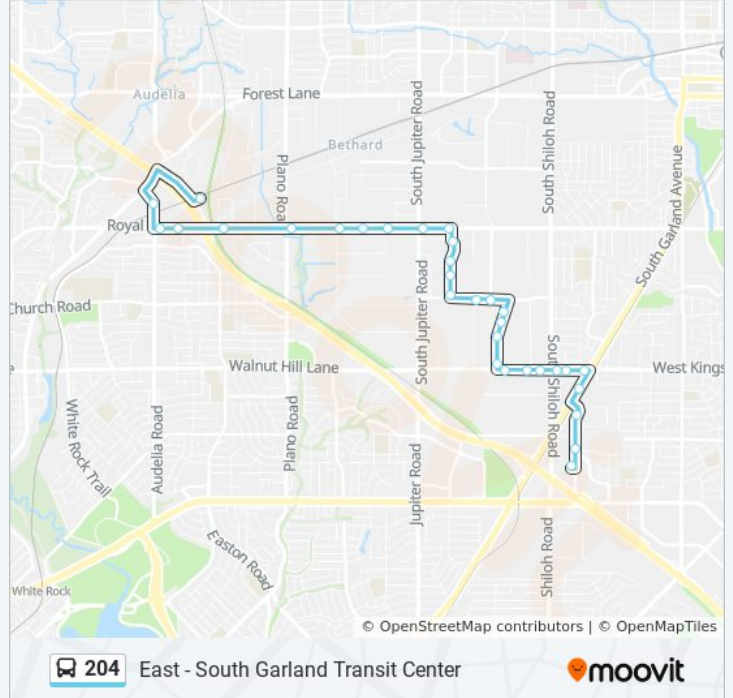

**Direction: East - South Garland Transit Center**

31 stops

[VIEW LINE SCHEDULE](#)

- LBJ / Skillman Station
- Audelia @ Valmarie - S - MB
- Royal @ Audelia - E - FS
- Royal @ Ih 635 - E - MB
- Miller @ Sandhill - E - FS
- Miller @ Plano - E - FS
- Miller @ Sanden - E - FS
- Miller @ Distribution - E - MB
- Miller @ Distribution - E - FS
- Miller @ Jupiter - E - FS
- Miller @ Merritt - E - Ns
- Merritt @ Herrmann - S - FS
- Merritt @ Wood - S - Mb1
- Merritt @ Wood - S - Mb2
- Merritt @ Wood - S - Ns
- Wood @ Industrial - E - FS
- Wood @ Lonneck - E - Ns
- National @ National Cir - S - FS
- National @ National Cir - S - MB
- National @ National Cir - S - FS
- National @ Kingsley - S - MB
- Kingsley @ National - E - FS

**204 bus Info**

**Direction:** East - South Garland Transit Center

**Stops:** 31

**Trip Duration:** 23 min

**Line Summary:**

Kingsley @ Market - E - Ns  
 Kingsley @ Shiloh - E - MB  
 Kingsley @ Shiloh - E - FS  
 Kingsley @ Browne - E - FS  
 Kingsley @ Garland - E - Ns  
 Garland @ Leon - S - MB  
 Leon @ Wall - S - MB  
 Leon @ Towngate - S - Ns  
 South Garland Tc

**Direction: West - Lbj/Skillman Station**

28 stops

[VIEW LINE SCHEDULE](#)

South Garland Tc  
 Leon @ Towngate - N - Ns  
 Leon @ Wall - N - MB  
 Garland @ Kingsley - N - MB  
 Kingsley @ Garland - W - FS  
 Kingsley @ Browne - W - Ns  
 Kingsley @ Shiloh - W - Ns  
 Kingsley @ Shiloh - W - FS  
 Kingsley @ Market - W - FS  
 Kingsley @ National - W - Ns  
 National @ National Ct - N - FS  
 National @ National PI - N - MB  
 National @ National PI - N - Ns  
 Wood @ Lonneckner - W - Ns  
 Wood @ Industrial - W - Ns  
 Wood @ Merritt - W - Ns  
 Merritt @ Herrmann - N - Mb1  
 Merritt @ Herrmann - N - Mb2

**204 bus Info**

**Direction:** West - Lbj/Skillman Station

**Stops:** 28

**Trip Duration:** 19 min

**Line Summary:**

Merritt @ Herrmann - N - Ns

Miller @ Merritt - W - FS

Miller @ Jupiter - W - FS