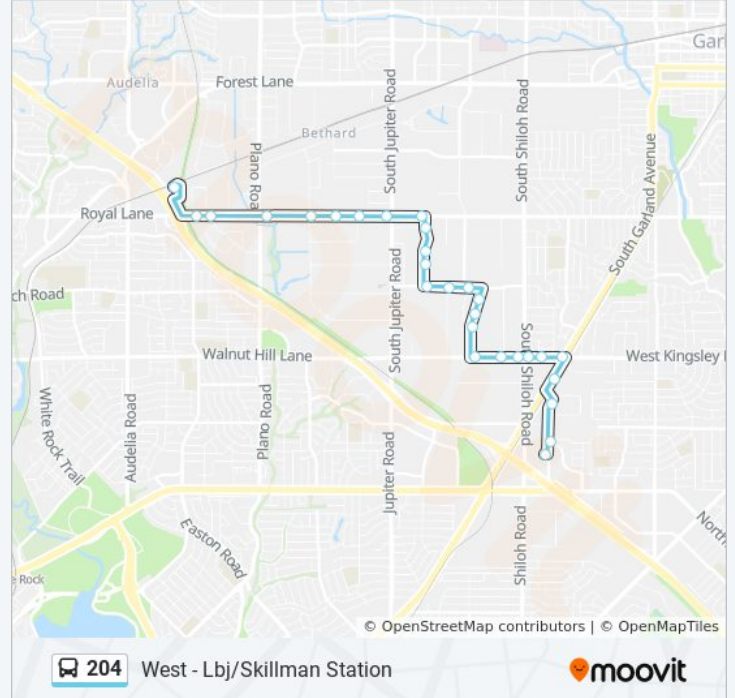

**Direction: West - Lbj/Skillman Station**

28 stops

[VIEW LINE SCHEDULE](#)

South Garland Tc  
 Leon @ Towngate - N - Ns  
 Leon @ Wall - N - MB  
 Garland @ Kingsley - N - MB  
 Kingsley @ Garland - W - FS  
 Kingsley @ Browne - W - Ns  
 Kingsley @ Shiloh - W - Ns  
 Kingsley @ Shiloh - W - FS  
 Kingsley @ Market - W - FS  
 Kingsley @ National - W - Ns  
 National @ National Ct - N - FS  
 National @ National PI - N - MB  
 National @ National PI - N - Ns  
 Wood @ Lonneckner - W - Ns  
 Wood @ Industrial - W - Ns  
 Wood @ Merritt - W - Ns  
 Merritt @ Herrmann - N - Mb1  
 Merritt @ Herrmann - N - Mb2

**204 bus Time Schedule**

West - Lbj/Skillman Station Route Timetable:

Sunday	12:00 AM - 11:00 PM
Monday	12:00 AM - 11:00 PM
Tuesday	12:00 AM - 11:00 PM
Wednesday	12:00 AM - 11:00 PM
Thursday	12:00 AM - 11:00 PM
Friday	12:00 AM - 11:00 PM
Saturday	12:00 AM - 11:00 PM

**204 bus Info**

**Direction:** West - Lbj/Skillman Station

**Stops:** 28

**Trip Duration:** 19 min

**Line Summary:**

Merritt @ Herrmann - N - Ns

Miller @ Merritt - W - FS

Miller @ Jupiter - W - FS

Miller @ Distribution - W - Ns

Miller @ Sanden - W - MB

Miller @ Sanden - W - Ns

Miller @ Plano - W - MB

Miller @ Markison - W - FS

Miller @ Sandhill - W - Ns

LBJ / Skillman Station

204 bus time schedules and route maps are available in an offline PDF at [moovitapp.com](https://moovitapp.com). Use the [Moovit App](#) to see live bus times, train schedule or subway schedule, and step-by-step directions for all public transit in Dallas - Fort Worth, TX.