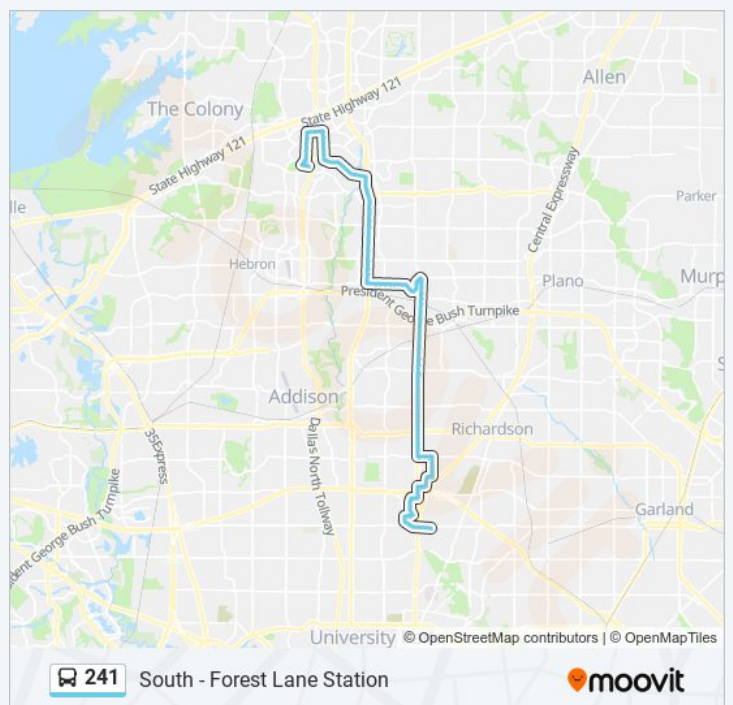

241 bus Info

Direction: South - Forest Lane Station

Stops: 93

Trip Duration: 76 min

Line Summary:

Preston @ Highland - S - Ns

Preston @ W Park - S - FS

Preston @ Preston Park - S - MB