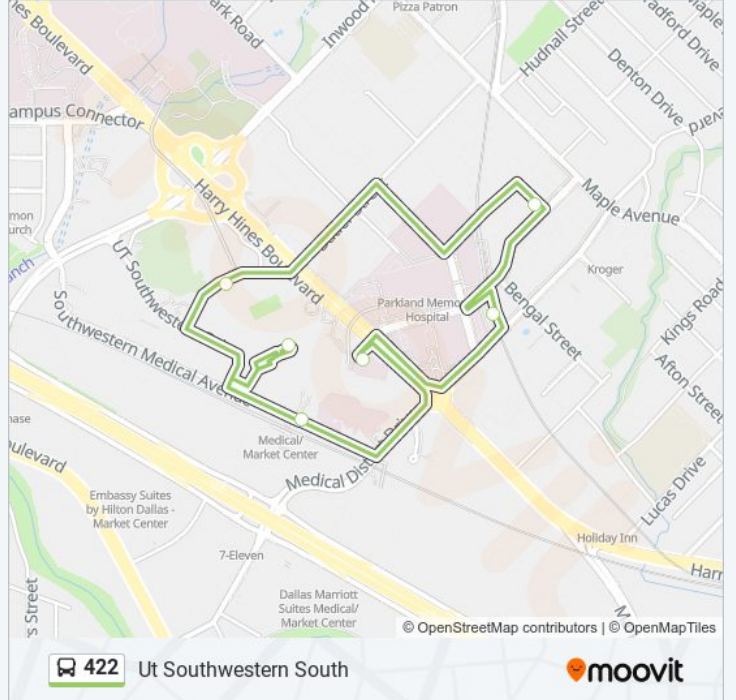

## Ut Southwestern South

Get The App

The 422 bus line Ut Southwestern South has one route. For regular weekdays, their operation hours are:

(1) Circular - Utsw/Parkland Shuttle: 5:42 AM - 6:42 PM

Use the Moovit App to find the closest 422 bus station near you and find out when is the next 422 bus arriving.

### Direction: Circular - Utsw/Parkland Shuttle

7 stops

[VIEW LINE SCHEDULE](#)

Southwestern @ TRE - W - FS

Aston Building

South Campus

Moody Center

Southwest Medical District/Parkland

### 422 bus Time Schedule

Circular - Utsw/Parkland Shuttle Route Timetable:

Sunday	Not Operational
Monday	5:42 AM - 6:42 PM
Tuesday	5:42 AM - 6:42 PM
Wednesday	5:42 AM - 6:42 PM
Thursday	5:42 AM - 6:42 PM
Friday	5:42 AM - 6:42 PM
Saturday	Not Operational

### 422 bus Info

**Direction:** Circular - Utsw/Parkland Shuttle

**Stops:** 7

**Trip Duration:** 18 min

**Line Summary:**

422 bus time schedules and route maps are available in an offline PDF at [moovitapp.com](https://moovitapp.com). Use the Moovit App to see live bus times, train schedule or subway schedule, and step-by-step directions for all public transit in Dallas - Fort Worth, TX.