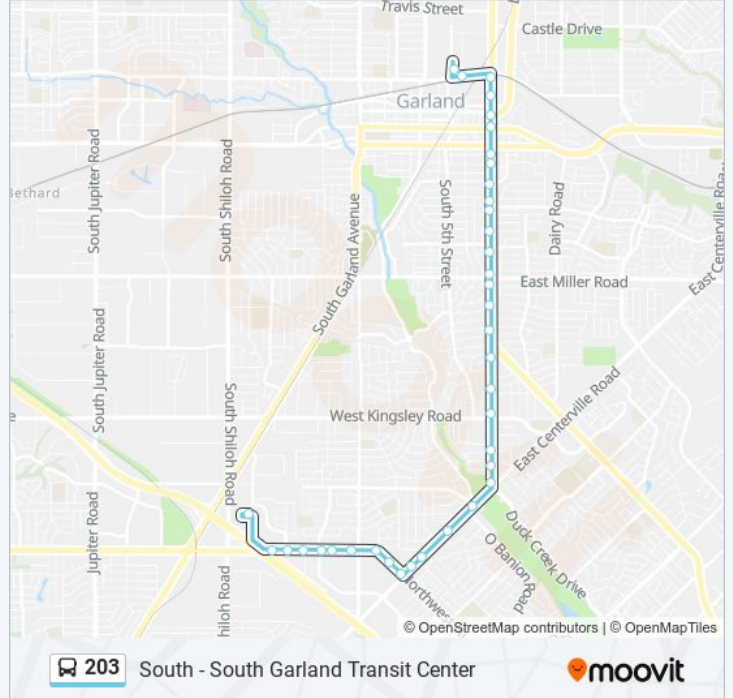

1st @ Roma - S - MB

1st @ Sunflower - S - FS

1st @ Kingsley - S - Ns

1st @ Harvard - S - Ns

1st @ Woodbury - S - MB

1st @ Centerville - S - Ns

Centerville @ Bardfield - S - FS

Centerville @ Valley Park - S - MB

Centerville @ Meadowcreek - S - MB

Centerville @ Northwest - S - MB

Northwest @ Centerville - N - FS

Northwest @ Saturn - N - Mb1

Northwest @ Saturn - N - Mb2

Northwest @ Saturn - W - FS

Northwest @ Jackson - W - MB

Northwest @ Jackson - W - Ns

Northwest @ Pendleton - W - FS

Northwest @ Towngate - W - Ns

Northwest @ Ih 635 - W - Ns

South Garland Tc

203 bus time schedules and route maps are available in an offline PDF at moovitapp.com. Use the [Moovit App](#) to see live bus times, train schedule or subway schedule, and step-by-step directions for all public transit in Dallas - Fort Worth, TX.

[About Moovit](#) • [MaaS Solutions](#) • [Supported Countries](#) • [Mooviter Community](#)

© 2024 Moovit - All Rights Reserved

Check Live Arrival Times