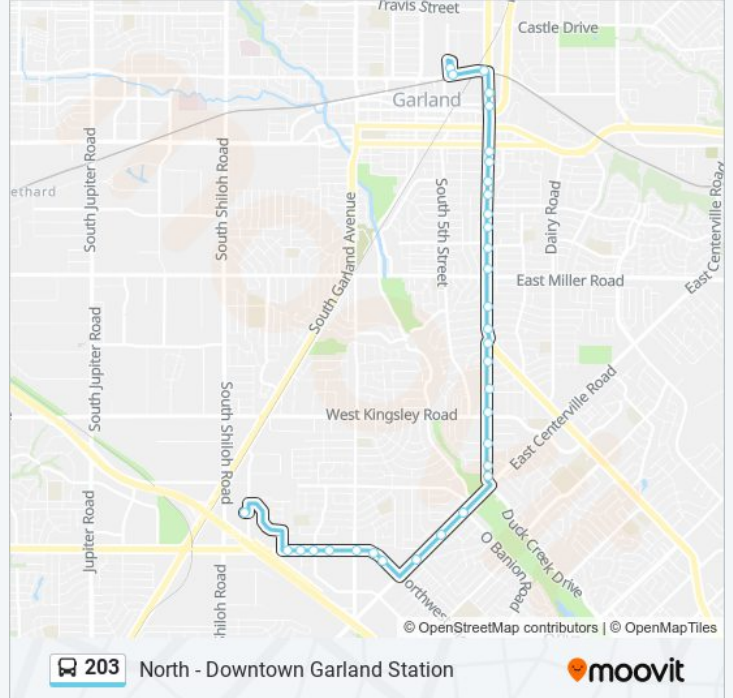

### Direction: North - Downtown Garland Station

33 stops

[VIEW LINE SCHEDULE](#)

- South Garland Tc
- Northwest @ Towngate - E - FS
- Northwest @ Pendleton - E - Ns
- Northwest @ Marketplace - E - Ns
- Northwest @ Saturn - E - MB
- Northwest @ Saturn - E - FS
- Northwest @ Centerville - S - Mb1
- Northwest @ Centerville - S - Mb2
- Centerville @ Meadowcreek - N - FS
- Centerville @ Valley Park - N - FS
- Centerville @ Obanion - N - Ns
- 1st @ Centerville - N - FS
- 1st @ Woodbury - N - FS
- 1st @ Rio Grande - N - Ns
- 1st @ Kingsley - N - FS
- 1st @ Sunflower - N - MB
- 1st @ Roma - N - Ns
- 1st @ Celeste - N - FS
- 1st @ Vista - N - Ns
- 1st @ Linda - N - MB
- 1st @ Glenfield - N - MB

### 203 bus Info

**Direction:** North - Downtown Garland Station

**Stops:** 33

**Trip Duration:** 24 min

**Line Summary:**

1st @ Southwood - N - MB  
 1st @ Lake - N - FS  
 1st @ Wanda - N - Ns  
 1st @ Casalita - N - FS  
 1st @ Hopkins - N - Ns  
 1st @ Ave F - N - FS  
 1st @ Ave D - N - MB  
 1st @ State - N - Ns  
 1st @ Austin - N - FS  
 Walnut @ 1st - W - FS  
 Walnut @ 5th - W - MB  
 Downtown Garland Station

**Direction: South - South Garland Transit Center**

37 stops  
[VIEW LINE SCHEDULE](#)

Downtown Garland Station  
 Walnut @ 4th - E - Ns  
 1st @ Katy - S - Ns  
 1st @ Austin - S - Ns  
 1st @ Main - S - Ns  
 1st @ Ave B - S - Ns  
 1st @ Ave E - S - Ns  
 1st @ Ave F - S - Ns  
 1st @ Edgefield - S - FS  
 1st @ Washington - S - FS  
 1st @ Wanda - S - MB  
 1st @ Lake - S - Ns  
 1st @ Armstrong - S - FS  
 1st @ Miller - S - Ns  
 1st @ Cascade - S - Ns  
 1st @ Linda - S - FS  
 1st @ Vista - S - FS

**203 bus Info**

**Direction:** South - South Garland Transit Center  
**Stops:** 37  
**Trip Duration:** 24 min  
**Line Summary:**

1st @ Roma - S - MB

1st @ Sunflower - S - FS

1st @ Kingsley - S - Ns

1st @ Harvard - S - Ns