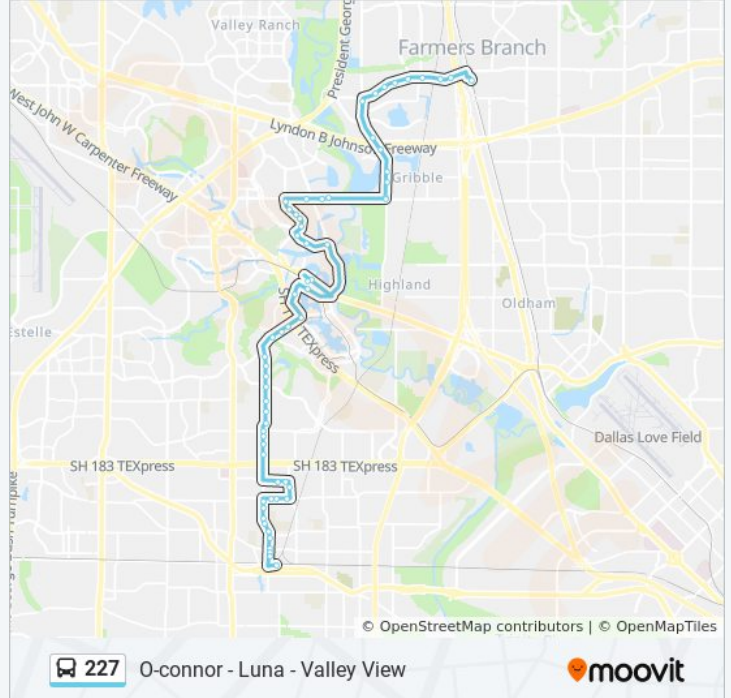

Sunday	Not Operational
Monday	5:03 AM
Tuesday	5:03 AM
Wednesday	5:03 AM
Thursday	5:03 AM
Friday	5:03 AM
Saturday	Not Operational

**227 bus Info**

**Direction:** South - Downtown Irvng/Heritage Crossing Station

**Stops:** 61

**Trip Duration:** 45 min

**Line Summary:**

Colwell @ Creative - S - Ns  
Colwell @ Las Colinas - S - MB  
Las Colinas @ Colwell - S - FS  
Customer @ Riverside - E - MB  
Customer @ Riverside - E - Ns  
Northwest @ Las Colinas - W - MB  
Irving Convention Center Station  
Lake Carolyn @ Las Colinas - N - MB  
Las Colinas @ Fuller - S - MB  
Oconnor @ Las Colinas W - FS  
Oconnor @ Sh 114 - W - FS  
Oconnor @ Oconnor Ridge - S - MB  
Oconnor @ Oconnor Ridge - S - FS  
Oconnor @ Leland - S - FS  
Oconnor @ Mills - S - FS  
Oconnor @ Northgate - S - MB  
Oconnor @ Northgate - S - Ns  
Oconnor @ Bellah - S - Ns  
Oconnor @ Murl - S - FS  
Oconnor @ Metker - S - MB  
Oconnor @ Rochelle - S - Ns  
Oconnor @ Lynn - S - MB  
Oconnor @ Hughes - S - MB  
Oconnor @ Ireland - S - FS  
Lane @ Gilbreath - E - Ns  
Lane @ Britain - E - MB  
Britain @ Ponce - S - FS  
Grauwyler @ Pearson - W - Ns  
Grauwyler @ Del Rancho - W - Ns  
Grauwyler @ Fowler - W - FS  
Oconnor @ Grauwyler - S - FS  
Oconnor @ Cason - S - FS  
Oconnor @ Irving H S - S - MB