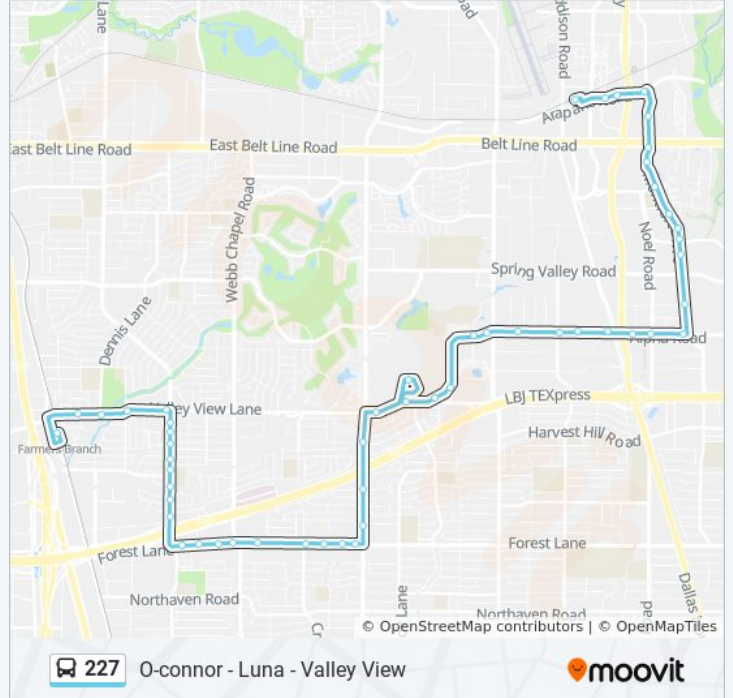

### 227 bus Info

**Direction:** South - Farmers Branch Station

**Stops:** 53

**Trip Duration:** 34 min

**Line Summary:**

Alpha @ Sigma - W - Ns  
 Alpha @ Alpha Link - S - MB  
 Alpha @ Valley View - W - Ns  
 Valley View @ Crestpark - W - FS  
 Brookhaven Cc  
 Valley View @ Marsh - W - MB  
 Marsh @ Jan Lyn - S - Ns  
 Marsh @ High Meadow - S - Ns  
 Marsh @ Parkridge - S - Ns  
 Forest @ Marsh - W - FS  
 Forest @ Highdale - W - Mb1  
 Forest @ Highdale - W - FS  
 Forest @ Cromwell - W - Ns  
 Forest @ Webb Chapel - W - MB  
 Forest @ Webb Chapel - W - FS  
 Forest @ Bankway - W - MB  
 Forest @ Bankway - W - Ns  
 Forest @ Josey - W - MB  
 Josey @ Maybrook - N - Ns  
 Josey @ Sunbeck N - N - MB  
 Josey @ Millwood - N - Ns  
 Josey @ Maydelle - N - MB  
 Josey @ Selma - N - Ns  
 Josey @ Randy - N - Ns  
 Josey @ Eric - N - FS  
 Josey @ Valley View - N - MB  
 Valley View @ Josey - W - FS  
 Valley View @ Tom Field - W - Ns  
 Valley View @ Dennis - W - Ns  
 Valley View @ William Dodson - W - FS  
 Farmers Branch Station