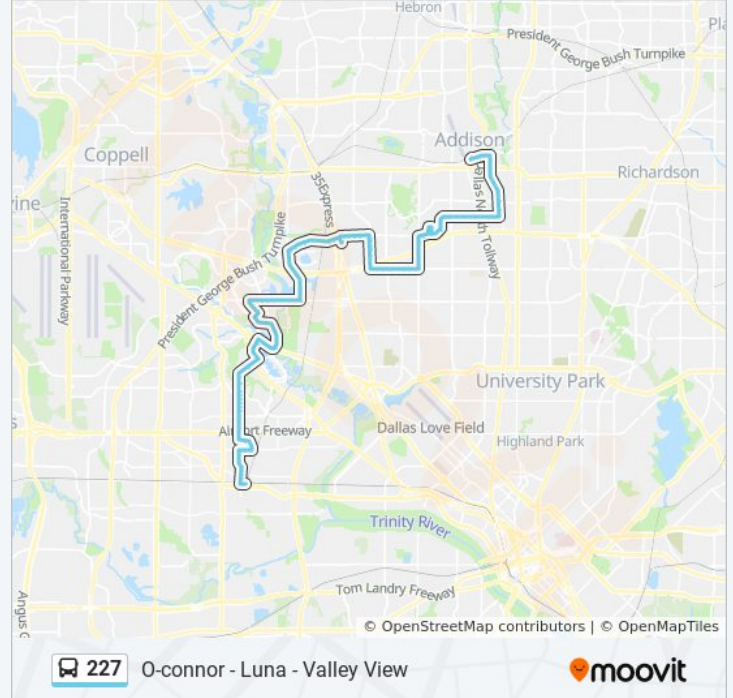

Luna @ Mira Lago - N - Ns

Luna @ Ih 635 - N - FS

Valley View @ Luna - E - FS

Valley View @ Chartwell Crest - E - Ns

Valley View @ Keenan Bridge - E - FS

Valley View @ Hutton - E - MB

Valley View @ Hutton - E - FS

Valley View @ Senlac - E - FS

Valley View @ Valley Branch - E - FS

Valley View @ Ih 35 - E - MB

Farmers Branch Station

Valley View @ Bee - E - Ns

Valley View @ William Dodson - E - Ns

Valley View @ Dennis - E - FS