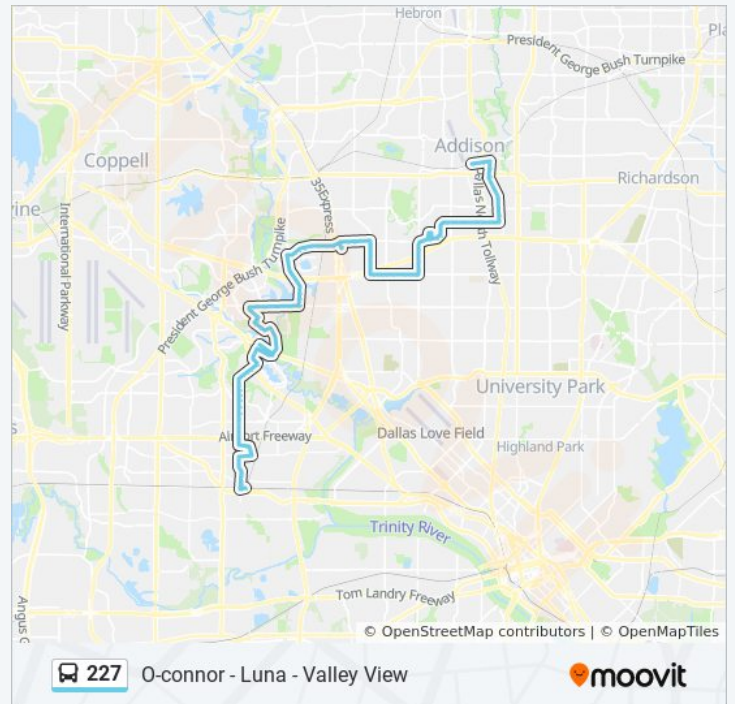

Forest @ Bankway - W - MB

Forest @ Bankway - W - Ns

### 227 bus Info

**Direction:** South - Downtown Irving/Heritage Crossing Station

**Stops:** 113

**Trip Duration:** 83 min

**Line Summary:**

Forest @ Josey - W - MB

Josey @ Maybrook - N - Ns

Josey @ Sunbeck N - N - MB