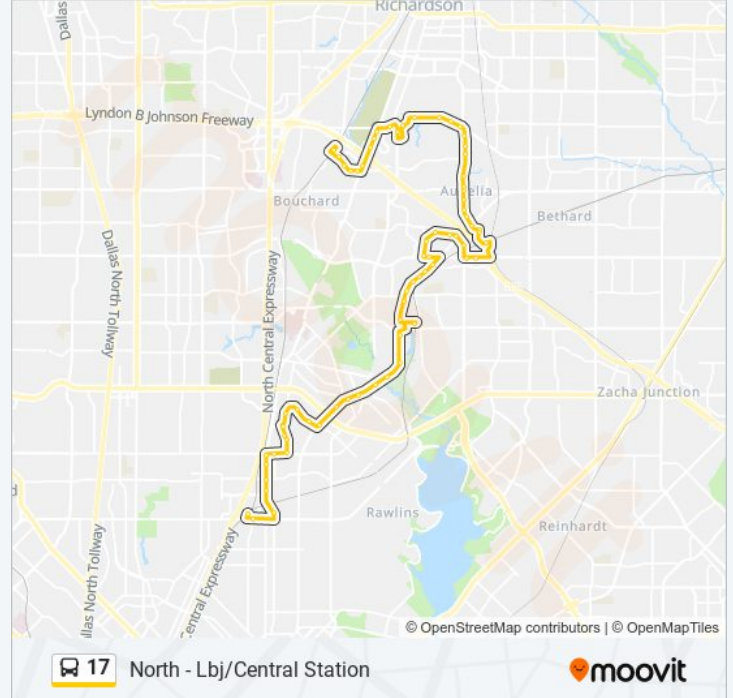

Skillman @ Walnut Hill - N - MB

Lake Highlands Station

Skillman @ Walnut Hill - N - FS

Skillman @ Church - N - MB

Skillman @ Stone River - N - MB

Skillman @ Fair Oaks Crossing - N - Mb1

Skillman @ Fair Oaks Crossing - N - Mb2

Skillman @ Fair Oaks Crossing - N - FS

Skillman @ Royal - N - MB

Royal @ Coppertowne - W - Ns

Fair Oaks Crossing @ Royal - N - FS

Fair Oaks Crossing @ Whitehurst - N - Mb1

Fair Oaks Crossing @ Whitehurst - N - Ns

Whitehurst @ Skillman - E - Mb2

Whitehurst @ Skillman - E - Mb3

Audelia @ Valmarie - S - MB

Royal @ Audelia - E - FS

Royal @ Ih 635 - E - MB

LBJ / Skillman Station

Kiana @ Adleta - N - Ns

Adleta @ Adleta Ct - S - Ns

Adleta @ Skillman - N - Ns

Audelia @ Summertree - N - Ns

Audelia @ Springtree - N - Ns

Audelia @ Forest - N - MB

Audelia @ Forest - N - Ns

Audelia @ Jackson Creek - N - Mb1

Audelia @ Jackson Creek - N - Mb2

Audelia @ Shadow Way - N - FS

Audelia @ Trevor - N - MB

Audelia @ Walnut - N - MB

Walnut @ Audelia - W - FS

Walnut @ Lois - W - MB