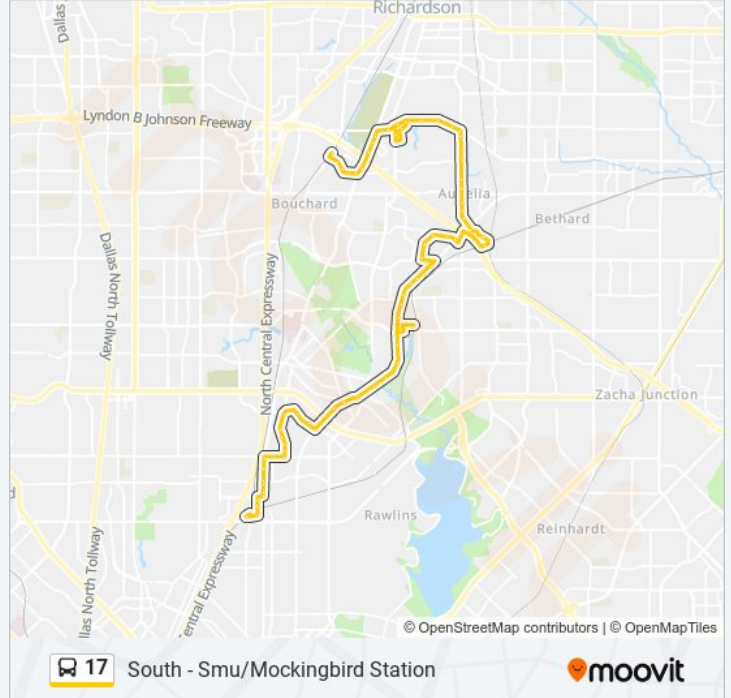

17 bus Info

Direction: South - Smu/Mockingbird Station

Stops: 73

Trip Duration: 55 min

Line Summary:

- Walnut @ Abrams - E - FS
- Walnut @ Richland Cc W Ent - E - Ns
- Walnut @ Richland Cc E Ent - E - Ns
- Walnut @ Lois - E - Ns
- Walnut @ Audelia - E - Mb2
- Walnut @ Audelia - E - Ns
- Audelia @ Walnut - S - FS
- Audelia @ Amberley - S - MB
- Audelia @ Shadow Way - S - Ns
- Audelia @ Forest - S - Mb1
- Audelia @ Forest - S - Mb2
- Audelia @ Springtree - S - MB
- Audelia @ Springtree - S - Ns
- Audelia @ Summertree - S - Ns
- Adleta @ Skillman - S - FS
- Lbj/Skillman @ Adleta - S - FS
- LBJ / Skillman Station
- Whitehurst @ Skillman - W - FS
- Whitehurst @ Fair Oaks Crossing - W - Mb2
- Fair Oaks Crossing @ Whitehurst - S - FS
- Fair Oaks Crossing @ Royal - S - Mb2
- Fair Oaks Crossing @ Royal - S - Ns
- Royal @ Coppertowne - E - Ns
- Skillman @ Fair Oaks Crossing - S - MB
- Skillman @ Fair Oaks Crossing - S - Ns
- Skillman @ Stone River - S - Mb1
- Skillman @ Stone River - S - Mb2
- Skillman @ Church - S - MB
- Skillman @ Gunnison - S - MB
- Skillman @ Pleasant View - S - MB
- Lake Highlands Station
- Skillman @ Sedgwick - S - Ns
- Skillman @ Merriman - S - Mb1