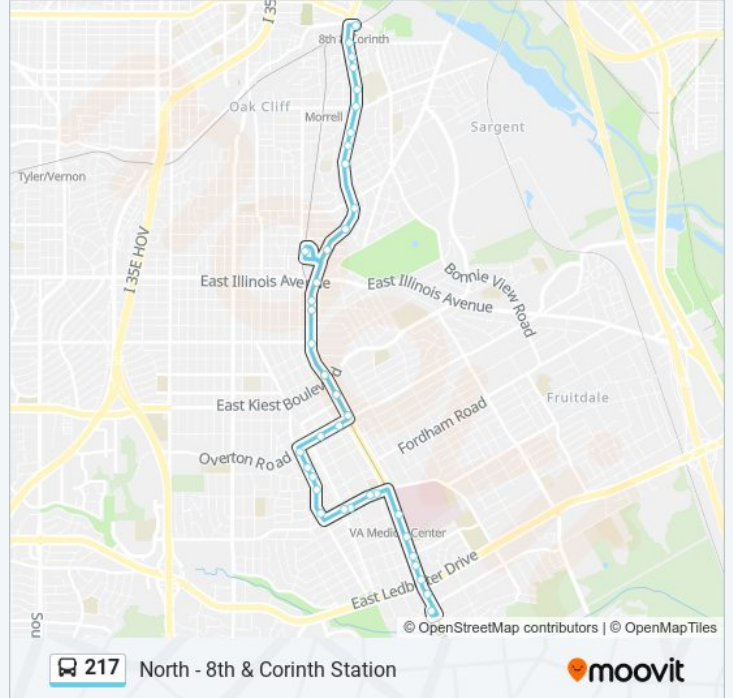

The 217 bus line (North - 8th & Corinth Station) has 2 routes. For regular weekdays, their operation hours are: (1) North - 8th & Corinth Station: 12:00 AM - 11:20 PM(2) South - Ledbetter Station: 12:00 AM - 11:20 PM Use the Moovit App to find the closest 217 bus station near you and find out when is the next 217 bus arriving.

Direction: North - 8th & Corinth Station

38 stops

[VIEW LINE SCHEDULE](#)

- Ledbetter Station
- Lancaster @ Ledbetter - N - MB
- Lancaster @ Ledbetter - N - FS
- Lancaster @ Kingsley - N - Ns
- Lancaster @ 52nd - N - Ns
- Lancaster @ Atlas - N - Ns
- Lancaster @ Va Hospital - N - Ns
- Ann Arbor @ Denley - W - MB
- Ann Arbor @ Denley - W - FS
- Ann Arbor @ Fernwood - W - MB
- Ann Arbor @ Frio - W - Ns
- Ramona @ Exeter - N - Ns
- Ramona @ Grinnell - N - Ns
- Ramona @ Garza - N - Ns
- Ramona @ Hudspeth - N - Ns
- Ramona @ Overton - N - Ns
- Overton @ Fernwood - E - Ns
- Overton @ Denley - E - FS
- Lancaster @ Overton - N - FS
- Lancaster @ Kiest Sta - N - Ns
- Lancaster @ Corning - N - Ns
- Lancaster @ Saner - N - Ns

217 bus Info

Direction: North - 8th & Corinth Station

Stops: 38

Trip Duration: 25 min

Line Summary:

Lancaster @ Elmore - N - Ns
 Lancaster @ Missouri - N - Ns
 Corinth @ Illinois - N - Ns
 Illinois Tc/Station
 Corinth @ Louisiana - N - Ns
 Corinth @ Danube - N - Ns
 Corinth @ Essex - N - Ns
 Corinth @ Berwick - N - Ns
 Corinth @ High Hill - N - Ns
 Corinth @ Morrell - N - MB
 Corinth @ Morrell - N - FS
 Corinth @ Padgitt - N - Ns
 Corinth @ Woodbine - N - FS
 Corinth @ Ave B - N - Ns
 Corinth @ 11th - N - Ns
 8th & Corinth Station

217 bus Info

Direction: South - Ledbetter Station

Stops: 43

Trip Duration: 27 min

Line Summary:

Corinth @ Louisiana - S - Ns

Illinois Tc/Station

Corinth @ Illinois - S - FS