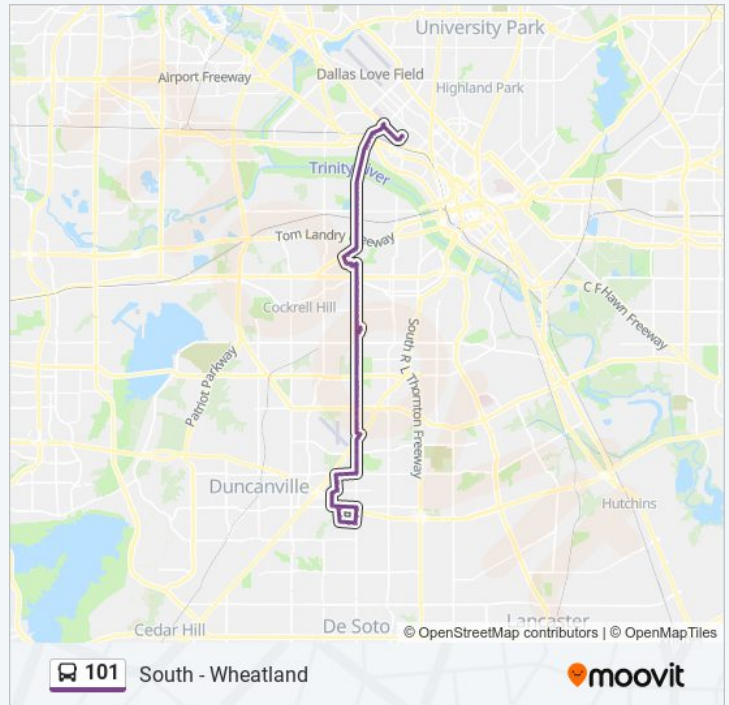

**Direction: South - Wheatland**  
96 stops

[VIEW LINE SCHEDULE](#)

- Southwest Medical District/Parkland
- Medical District @ Harry Hines - S - MB
- Harry Hines @ Butler - N - MB
- Harry Hines @ Butler - N - Ns
- Harry Hines @ Inwood - N - MB
- Inwood @ Southwestern Medical - S - FS
- Inwood @ Ih 35 - S - MB
- Inwood @ Irving - S - MB
- Inwood @ Irving - S - FS
- Inwood @ Conveyor - S - MB
- Hampton @ Calypso - S - FS
- Hampton @ Leath - S - Ns
- Hampton @ Bickers - S - Ns
- Hampton @ Kraft - S - MB
- Hampton @ Kraft - S - Ns
- Hampton @ Dennison - S - Ns
- Hampton @ Singleton - S - MB
- Hampton @ Singleton - S - FS
- Hampton @ Commerce - S - Ns
- Ft Worth @ Hampton - W - FS
- Ft Worth @ Colorado - W - FS
- Ft Worth @ Walter - W - FS
- Ft Worth @ Parkcrest - W - Ns
- Bahama @ Ft Worth - S - FS
- Bahama @ Wedglea - S - Mb1
- Bahama @ Wedglea - E - Mb2
- Bahama @ Wedglea - E - FS
- Bahama @ Alpaca - E - FS
- Hampton @ Plymouth - S - FS
- Hampton @ Davis - S - Ns

**101 bus Time Schedule**

South - Wheatland Route Timetable:

Sunday	12:06 AM - 11:36 PM
Monday	4:06 AM - 11:36 PM
Tuesday	12:06 AM - 11:36 PM
Wednesday	12:06 AM - 11:36 PM
Thursday	12:06 AM - 11:36 PM
Friday	12:06 AM - 11:36 PM
Saturday	12:06 AM - 11:36 PM

**101 bus Info**

**Direction:** South - Wheatland

**Stops:** 96

**Trip Duration:** 68 min

**Line Summary:**

Hampton @ Jefferson - S - Ns

Hampton @ Alco - S - Ns

Hampton @ Sunset - S - Ns