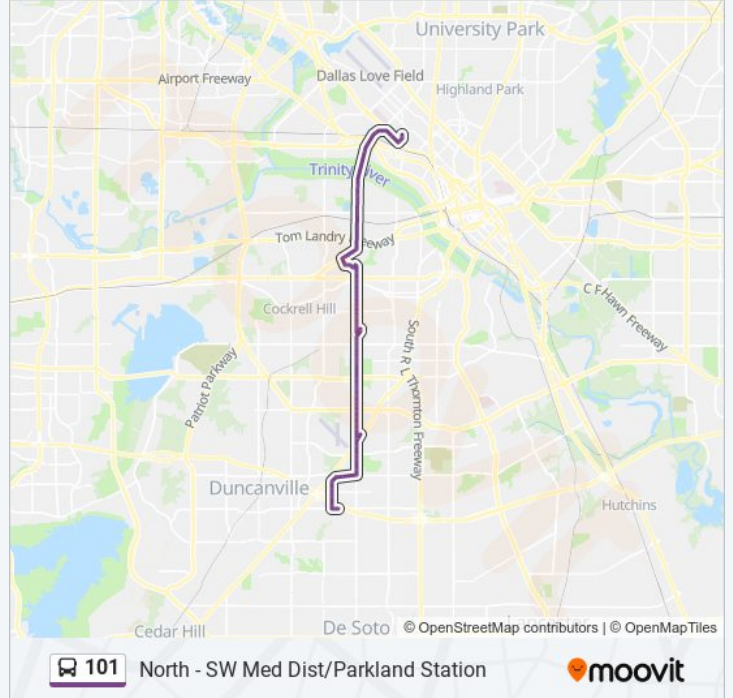

**101 bus Time Schedule**

North - SW Med Dist/Parkland Station Route  
Timetable:

Sunday	4:55 AM - 11:55 PM
Monday	3:56 AM - 11:56 PM
Tuesday	3:56 AM - 11:56 PM
Wednesday	3:56 AM - 11:56 PM
Thursday	3:56 AM - 11:56 PM
Friday	3:56 AM - 11:56 PM
Saturday	4:55 AM - 11:55 PM

**101 bus Info**

**Direction:** North - SW Med Dist/Parkland Station

**Stops:** 86

**Trip Duration:** 63 min

**Line Summary:**

Hampton @ Ledbetter - N - Ns  
Hampton @ Vatican - N - Ns  
Hampton @ Tosca - N - Ns  
Hampton @ Crow Creek - N - Ns  
Hampton @ Gibbs Williams - N - Ns  
Hampton @ Southwood - N - Ns  
Hampton @ Monaco - N - Ns  
Hampton @ Bonnywood - N - Ns  
Hampton @ Five Mile - N - Ns  
Hampton @ Kiest - N - Ns  
Hampton @ Cliff Teen Ct - N - Ns  
Hampton @ Cliff Teen - N - Ns  
Hampton @ Perryton - N - Ns  
Hampton @ Mcadams - N - Ns  
Hampton @ Glenfield - N - Ns  
Hampton @ Engle - N - Ns  
Hampton @ Illinois - N - Ns  
Hampton @ Illinois - N - FS  
Hampton @ Wilbur - N - Ns  
Hampton @ Elmwood - N - Ns  
Hampton Station  
Hampton @ Searcy - N - Ns  
Hampton @ Bentley - N - Ns  
Hampton @ Wilton - N - Ns  
Hampton @ Sharon - N - Ns  
Hampton @ Brandon - N - Ns  
Hampton @ Emmett - N - Ns  
Hampton @ Clarendon - N - Ns  
Hampton @ Burlington - N - Ns  
Hampton @ Brooklyn - N - Ns  
Hampton @ 12th - N - Ns  
Hampton @ Wentworth - N - Ns  
Hampton @ Waddy - N - Ns

Hampton @ Marvin - N - Ns

Hampton @ Jefferson - N - Ns

Hampton @ Davis - N - Ns

Hampton @ Plymouth - N - MB

Plymouth @ Hampton - W - FS

Bahama @ Alpaca - W - Ns

Bahama @ Wedglea - W - Ns

Bahama @ Ft Worth - W - Mb1