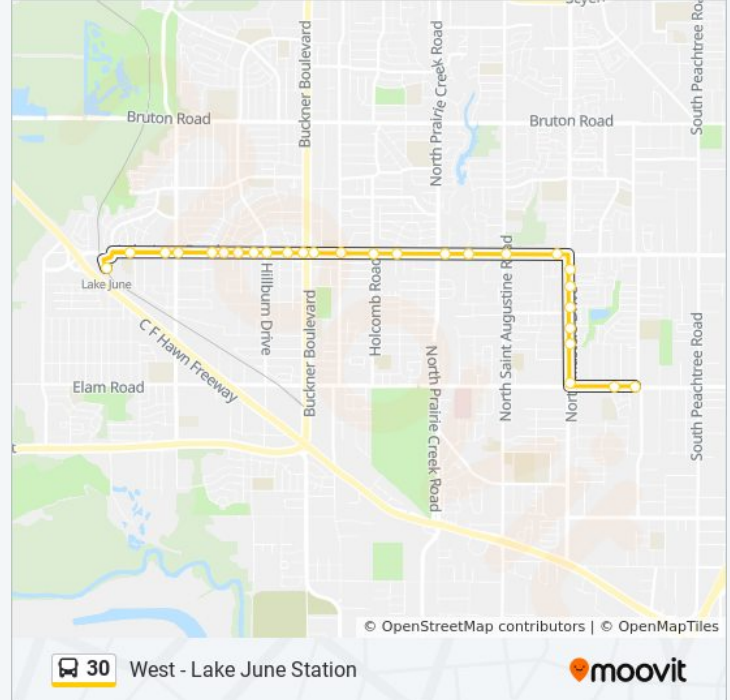

East - Cheyenne

Get The App

The 30 bus line (East - Cheyenne) has 2 routes. For regular weekdays, their operation hours are:  
 (1) East - Cheyenne: 24 hours(2) West - Lake June Station: 12:00 AM - 11:30 PM  
 Use the Moovit App to find the closest 30 bus station near you and find out when is the next 30 bus arriving.

### Direction: West - Lake June Station

28 stops

[VIEW LINE SCHEDULE](#)

Elam @ Cheyenne - W - FS

Elam @ Pleasant Vista - W - Ns

Masters @ Elam - N - FS

Masters @ Homeplace - N - Ns

Masters @ Big Thicket - N - Ns

### 30 bus Info

**Direction:** West - Lake June Station

**Stops:** 28

**Trip Duration:** 19 min

**Line Summary:**

Lake June @ Hillburn - W - Ns

Lake June @ Franwood - W - Ns

Lake June @ Whitley - W - Ns

Lake June @ Gaylord - W - Ns

Lake June @ Houghton - W - Ns

Lake June @ Jim Miller - W - Ns

Lake June @ Ridgewood - W - Ns

Lake June @ Templecliff - W - MB

Lake June @ Springlake - W - Ns

Lake June Station

30 bus time schedules and route maps are available in an offline PDF at [moovitapp.com](https://moovitapp.com). Use the [Moovit App](#) to see live bus times, train schedule or subway schedule, and step-by-step directions for all public transit in Dallas - Fort Worth, TX.