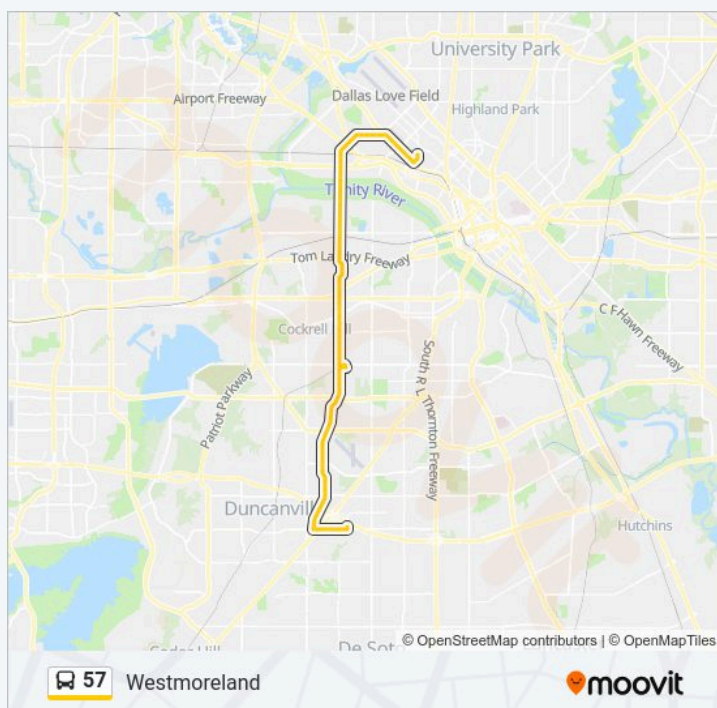

Westmoreland @ Bronze - N - FS

Westmoreland @ Ledbetter - N - Ns

**57 bus Time Schedule**

North - SW Med Dist Parkland Station Route  
Timetable:

Monday	5:00 AM-4:30 AM
Tuesday	5:00 AM-4:30 AM
Wednesday	5:00 AM-4:30 AM
Thursday	5:00 AM-4:30 AM
Friday	5:00 AM-4:30 AM
Saturday	5:00 AM-4:30 AM
Sunday	5:00 AM-4:30 AM

**57 bus Info**

**Direction:** North - SW Med Dist Parkland Station

**Stops:** 85

**Trip Duration:** 66 min

**Line Summary:**

Westmoreland @ Willow Crest - N - FS

Westmoreland @ Kimballdale - N - Ns

Westmoreland @ Blue Ridge - N - Ns