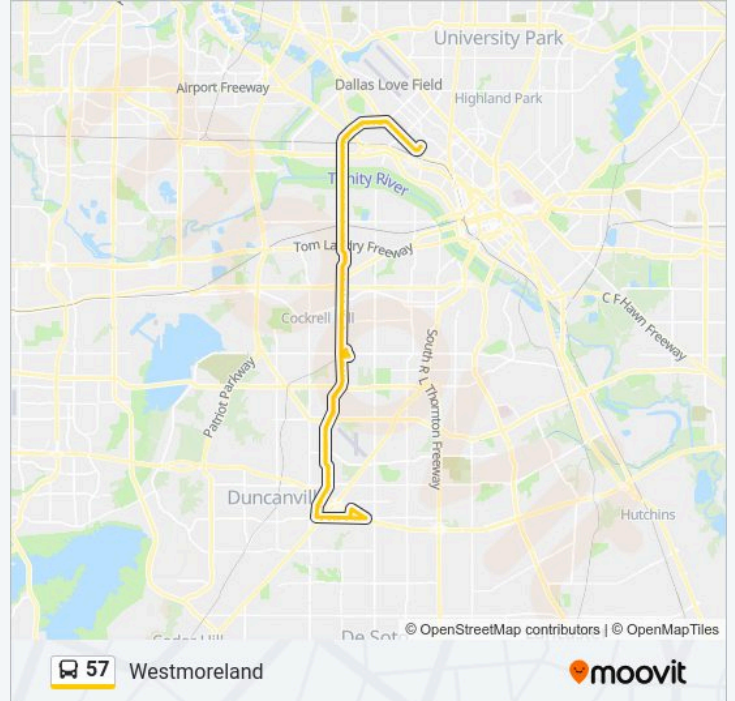

**Direction: South - Wheatland**

89 stops

[VIEW LINE SCHEDULE](#)

- Southwest Medical District/Parkland
- Medical District @ Harry Hines - S - MB
- Harry Hines @ Butler - N - MB
- Harry Hines @ Butler - N - Ns
- Harry Hines @ Inwood - N - MB
- Harry Hines @ Record Crossing - N - Ns
- Harry Hines @ Clements University Hospital - N - FS
- Harry Hines @ Treadway - N - FS
- Mockingbird @ Hawes - W - MB
- Mockingbird @ Hawes - W - Ns
- Mockingbird @ Oakbrook - W - Ns
- Mockingbird @ Elmbrook - W - Mb1
- Mockingbird @ Elmbrook - W - FS
- Mockingbird @ Brookriver - W - Ns
- Mockingbird @ lh 35 - S - MB
- Mockingbird @ Sh 183 - S - FS
- Mockingbird @ Envoy - S - FS
- Mockingbird @ Ambassador - S - FS
- Mockingbird @ Halifax - S - Ns
- Mockingbird @ Irving - S - MB
- Mockingbird @ Jane - S - MB

**57 bus Info**

**Direction:** South - Wheatland

**Stops:** 89

**Trip Duration:** 74 min

**Line Summary:**

Mockingbird @ Quebec - S - FS  
Westmoreland @ Canada - S - FS  
Westmoreland @ Angelina - S - Ns  
Westmoreland @ Bernal - S - FS  
Westmoreland @ Bickers - S - FS  
Westmoreland @ Singleton - S - Ns  
Westmoreland @ La Reunion - S - MB  
Westmoreland @ La Reunion - S - FS  
Westmoreland @ Remond - S - FS  
Westmoreland @ Le Harve - S - FS  
Westmoreland @ Ft Worth - S - MB  
Westmoreland @ Ft Worth - S - Ns  
Westmoreland @ Davis - S - FS  
Westmoreland @ 9th - S - Ns  
Westmoreland @ Sheldon - S - Ns  
Westmoreland @ Irwindell - S - Ns  
Westmoreland @ Brooklyndell - S - FS  
Westmoreland @ Burlingdell - S - Ns  
Westmoreland @ Thibet - S - Ns  
Westmoreland @ Emmett - S - Ns  
Westmoreland @ Brandon - S - Ns  
Westmoreland @ Shelley - S - Ns  
Westmoreland @ Falls - S - Ns  
Westmoreland @ Poinsettia - S - Ns  
Westmoreland @ Rockford - S - MB  
Westmoreland Station  
Rockford @ Barnett - E - Ns  
Barnett @ Illinois - S - Ns  
Westmoreland @ Glenfield - S - MB  
Westmoreland @ Banning - S - Ns  
Westmoreland @ Hansboro - S - Ns  
Westmoreland @ Saner - S - Ns