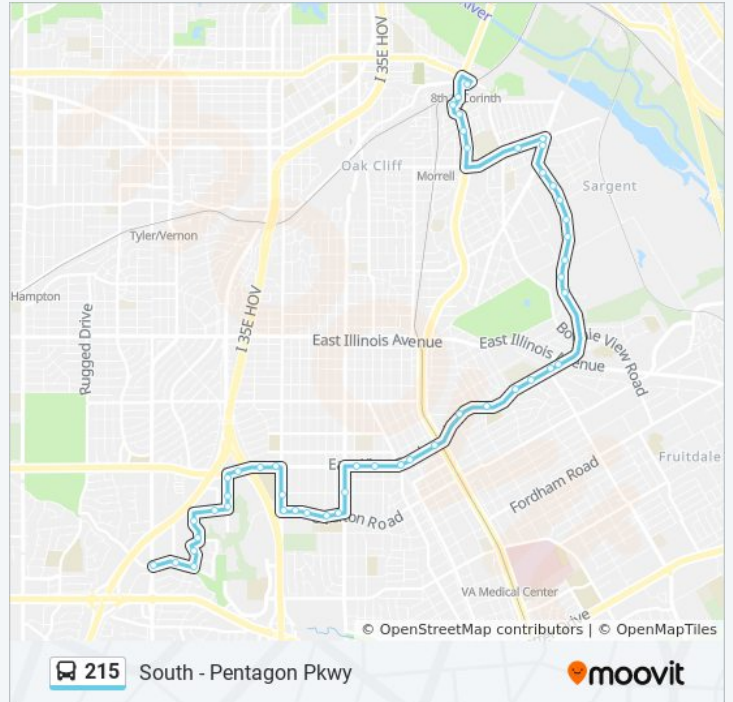

Thursday	12:00 AM - 11:00 PM
Friday	12:00 AM - 11:00 PM
Saturday	12:00 AM - 11:00 PM

**215 bus Info**

**Direction:** South - Pentagon Pkwy

**Stops:** 49

**Trip Duration:** 34 min

**Line Summary:**

Beckley @ Holden - N - Ns