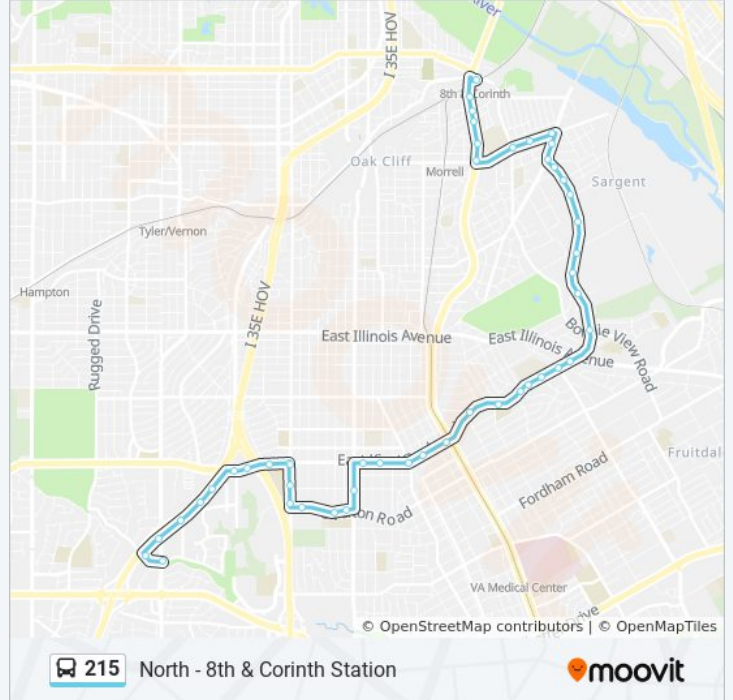

**215 bus Info**

**Direction:** North - 8th & Corinth Station

**Stops:** 48

**Trip Duration:** 31 min

**Line Summary:**

Kiest @ Cove - E - FS

Kiest @ Easter - E - FS

Kiest @ Kellogg - E - Ns

Morrell @ Bonnie View - W - Ns

Corinth @ Morrell - N - FS

Corinth @ Padgitt - N - Ns

Corinth @ Woodbine - N - FS

Corinth @ Ave B - N - Ns

Corinth @ 11th - N - Ns

8th & Corinth Station

**Direction: South - Pentagon Pkwy**

49 stops

[VIEW LINE SCHEDULE](#)

8th & Corinth Station

Corinth @ 11 Th - S - Ns

Fran Way @ 11 St - S - FS

**215 bus Time Schedule**

South - Pentagon Pkwy Route Timetable:

Sunday	12:00 AM - 11:00 PM
Monday	12:00 AM - 11:00 PM
Tuesday	12:00 AM - 11:00 PM
Wednesday	12:00 AM - 11:00 PM

Thursday	12:00 AM - 11:00 PM
Friday	12:00 AM - 11:00 PM
Saturday	12:00 AM - 11:00 PM

**215 bus Info**

**Direction:** South - Pentagon Pkwy

**Stops:** 49

**Trip Duration:** 34 min

**Line Summary:**

Beckley @ Holden - N - Ns