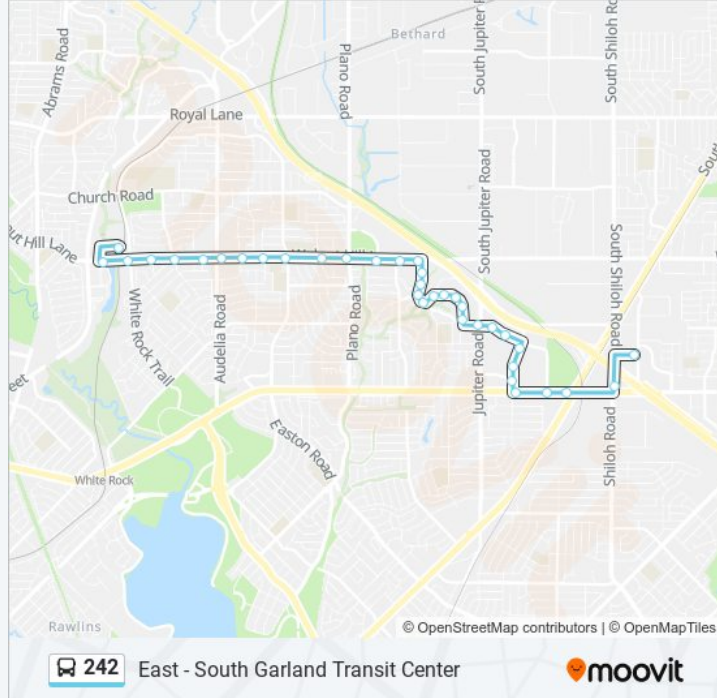

**242 bus Info**

**Direction:** East - South Garland Transit Center

**Stops:** 35

**Trip Duration:** 22 min

**Line Summary:**

Pandora @ Mccree - S - MB

Pandora @ Mccree - S - Ns

Mccree @ Jupiter - E - Ns

Shiloh @ Northwest - N - FS

South Garland Tc

**Direction: West - Lake Highlands Station**

35 stops

[VIEW LINE SCHEDULE](#)

South Garland Tc

Northwest @ Shiloh - W - FS

Northwest @ Garland - W - Ns

**242 bus Info**

**Direction:** West - Lake Highlands Station

**Stops:** 35

**Trip Duration:** 21 min

**Line Summary:**

Pandora @ Mccree - W - MB

Mccree @ Wickersham - W - Ns

Wickersham @ Wallbrook - N - FS