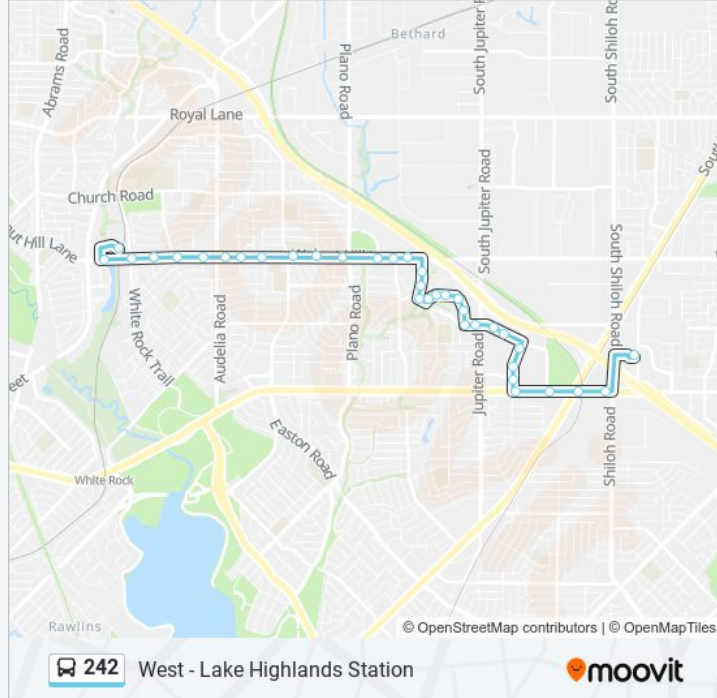

Pandora @ Mccree - W - MB

Mccree @ Wickersham - W - Ns

Wickersham @ Wallbrook - N - FS

Wickersham @ Walnut Hill - N - MB

Walnut Hill @ Estate - W - FS

Walnut Hill @ Rolling Rock - W - FS

Walnut Hill @ Mapleridge - W - Ns

Walnut Hill @ Plano - W - FS

Walnut Hill @ Lynbrook - W - FS

Walnut Hill @ Ferndale - W - Ns

Walnut Hill @ Larchcrest - W - FS

Walnut Hill @ Queenswood - W - Ns

Walnut Hill @ Audelia - W - MB

Walnut Hill @ Fieldcrest - W - MB

Walnut Hill @ Filedcrest - W - Ns

Walnut Hill @ Meadow Hill

Wanlut Hill @ Whiterock Trl - W - Ns

Walnut Hill @ Wildcat Way - N - Ns

Lake Highlands Station

242 bus time schedules and route maps are available in an offline PDF at moovitapp.com. Use the [Moovit App](#) to see live bus times, train schedule or subway schedule, and step-by-step directions for all public transit in Dallas - Fort Worth, TX.

[About Moovit](#) • [MaaS Solutions](#) • [Supported Countries](#) • [Mooviter Community](#)

© 2024 Moovit - All Rights Reserved

Check Live Arrival Times