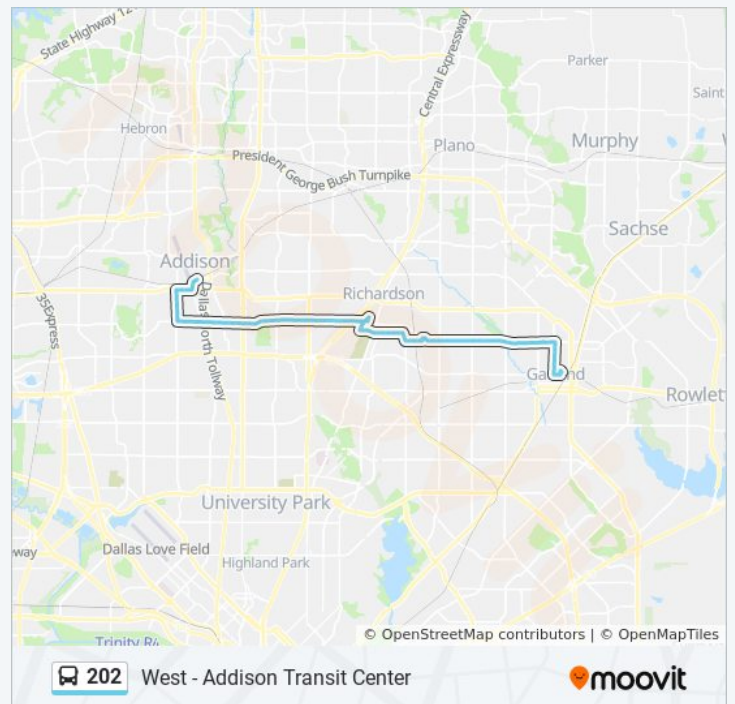

### 202 bus Info

**Direction:** West - Addison Transit Center

**Stops:** 84

**Trip Duration:** 57 min

**Line Summary:**

Buckingham @ Annapolis - W - FS

College Park @ Buckingham - S - MB

Buckingham @ Bowser - W - Ns