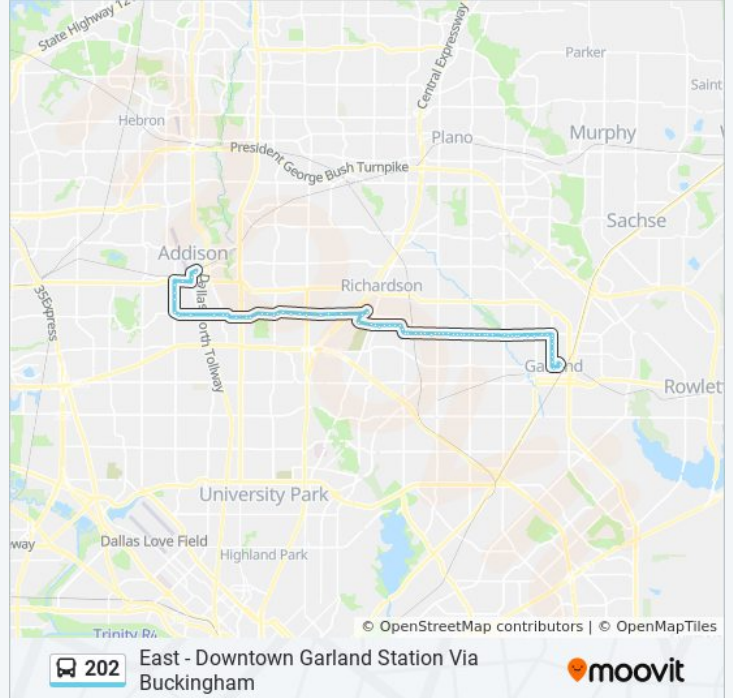

Spring Valley @ Hillcrest - E - Ns

Spring Valley @ Brookridge - E - Ns

Spring Valley @ Brookcrest - E - Ns

Spring Valley @ Meandering - E - FS

Spring Valley @ Edgecrest - E - FS

Spring Valley @ Peyton - E - FS

Spring Valley @ Coit - E - FS

Spring Valley @ Waterfall - E - FS

Spring Valley @ Esperanza - E - MB

Spring Valley @ Waterview - E - Ns

Spring Valley @ Goldmark - E - FS

Sherman @ Lingco - N - Mb1

Sherman @ Lingco - N - Mb2

Lingco @ Sherman - E - FS

Spring Valley Station

Sherman @ Spring Valley - S - FS

Buckingham @ Sherman - E - FS

Buckingham @ Greenville - E - Ns

Buckingham @ Abrams - E - MB

Buckingham @ Abrams - E - FS

Buckingham @ Whitehall - E - MB

Buckingham @ Whitehall - E - Ns

Buckingham @ Audelia - E - MB

Buckingham @ Audelia - E - Ns

Audelia @ Horseshoe Bend - S - FS

Buckingham @ Audelia - E - FS

Buckingham @ Carthage - E - MB

Buckingham @ Daystorm - E - FS

Buckingham @ Whispering Hills - E - Ns

Buckingham @ Baythorne - E - Ns

Buckingham @ Place One - E - Ns

Buckingham @ Plano - E - MB

Buckingham @ Plano - E - FS