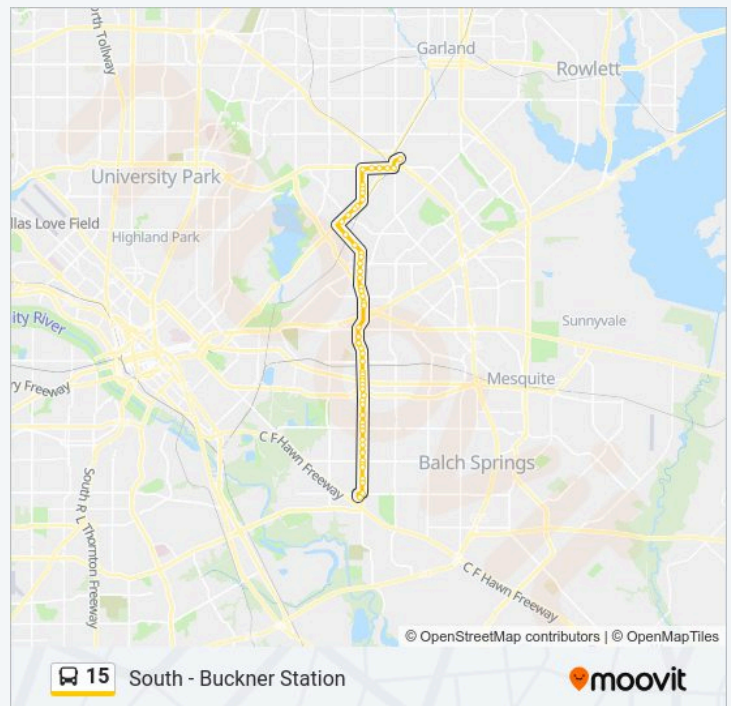

15 bus Time Schedule

South - Buckner Station Route Timetable:

Monday	5:00 AM-4:30 AM
Tuesday	5:00 AM-4:30 AM
Wednesday	5:00 AM-4:30 AM
Thursday	5:00 AM-4:30 AM
Friday	5:00 AM-4:30 AM
Saturday	5:00 AM-4:30 AM
Sunday	5:00 AM-4:30 AM

15 bus Info

Direction: South - Buckner Station

Stops: 56

Trip Duration: 46 min

Line Summary:

Buckner @ Clover Haven - S - MB

Buckner @ Clover Haven - S - Ns

Buckner @ St Francis - S - FS