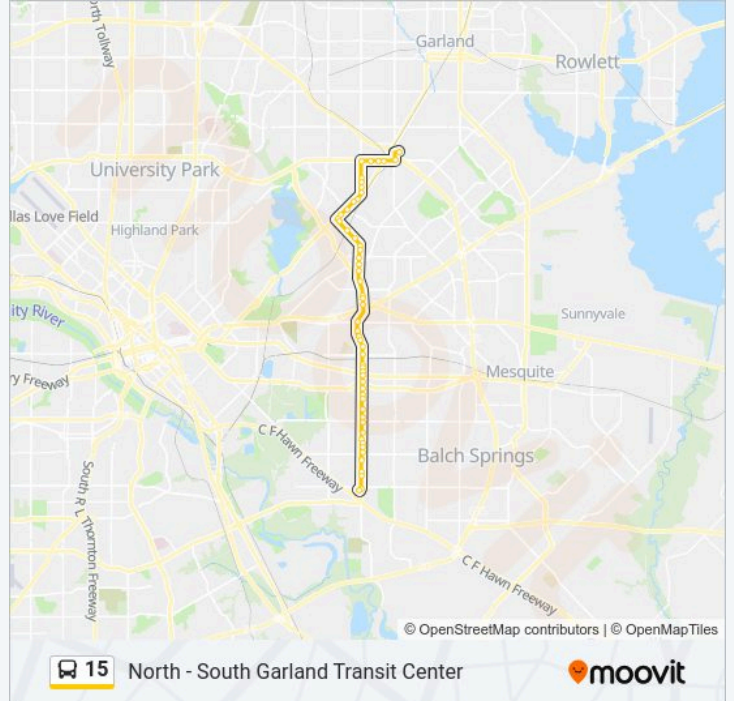

15 bus Info

Direction: North - South Garland Transit Center

Stops: 55

Trip Duration: 46 min

Line Summary:

Buckner @ Hoyle - N - Ns
 Buckner @ Forney - N - FS
 Buckner @ Moberly - N - Ns
 Buckner @ Eastpoint - N - Ns
 Buckner @ Clover Haven - N - Ns
 Buckner @ Samuell - N - MB
 Buckner @ Samuell - N - FS
 Buckner @ Chenault - N - MB
 Buckner @ Chenault - N - FS
 Buckner @ John West - N - MB
 Peavy @ Williams - N - MB
 Peavy @ Gross - N - FS
 Peavy @ Ferguson - N - Ns
 Peavy @ Oates - N - Ns
 Peavy @ Province - N - Ns
 Peavy @ Millmar - N - Ns
 Peavy @ Estacado - N - Ns
 Peavy @ Hermosa - N - MB
 Peavy @ Garland - N - MB
 Garland @ Peavy - N - FS
 Garland @ Fuller - N - Ns
 Garland @ Easton - N - Ns
 Garland @ Lochmond - N - Ns
 Garland @ Lochwood - N - FS
 Jupiter @ Garland - N - FS
 Jupiter @ Wyatt - N - FS
 Jupiter @ Rupley - N - Ns
 Jupiter @ Lanewood - N - Ns
 Jupiter @ Northwest - N - Ns
 Northwest @ Yeager - E - FS
 Northwest @ Mccree - E - Ns
 Northwest @ Garland - E - MB

Shiloh @ Northwest - N - FS

South Garland Tc

Direction: South - Buckner Station

56 stops

[VIEW LINE SCHEDULE](#)

South Garland Tc

Northwest @ Shiloh - W - FS

Northwest @ Garland - W - Ns

15 bus Info

Direction: South - Buckner Station

Stops: 56

Trip Duration: 46 min

Line Summary:

Buckner @ Clover Haven - S - MB

Buckner @ Clover Haven - S - Ns

Buckner @ St Francis - S - FS