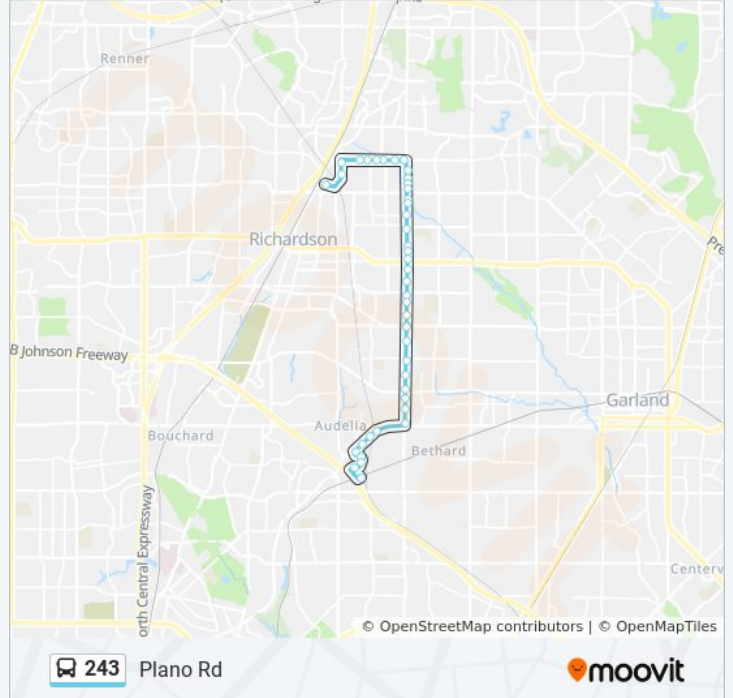

**Direction: North - Arapaho Center Station**

42 stops

[VIEW LINE SCHEDULE](#)

- LBJ / Skillman Station
- Kiana @ Adleta - N - Ns
- Adleta @ Adleta - N - Mb1
- Adleta @ Adleta - N - Mb2
- Adleta @ Skillman - N - Ns
- Skillman @ Forest View - N - MB
- Skillman @ Forest View - N - FS
- Skillman @ Pagemill - E - Ns
- Plano @ Forest - N - FS
- Plano @ Upland - N - FS
- Plano @ Walnut - N - MB
- Plano @ Walnut - N - FS
- Plano @ Windsor - N - FS
- Plano @ Lawler - N - Ns
- Plano @ Justice - N - FS
- Plano @ Buckingham - N- Ns
- Plano @ Buckingham - N - FS
- Plano @ Baltimore - N - FS
- Plano @ Forsythe - N - FS
- Plano @ Spring Valley - N - Ns
- Plano @ Belt Line - N - Mb1
- Plano @ Belt Line - N - Mb2

**243 bus Info**

**Direction:** North - Arapaho Center Station

**Stops:** 42

**Trip Duration:** 20 min

**Line Summary:**

Plano @ Belt Line - N - FS  
 Plano @ Larkspur - N - MB  
 Plano @ Larkspur - N - Ns  
 Plano @ Apollo - N - Ns  
 Plano @ Creekside - N - Ns  
 Plano @ Arapaho - N - Mb1  
 Plano @ Arapaho - N - Mb2  
 Plano @ Arapaho - N - FS  
 Plano @ Blake - N - Ns  
 Plano @ Meadowglen - N - MB  
 Plano @ Somerset - N - Ns  
 Collins @ Plano - W - FS  
 Collins @ Prospect - W - MB  
 Collins @ Glenville - W - Ns  
 Collins @ International - W - MB  
 Collins @ International - W - FS  
 Collins @ Firman - W - Ns  
 Alma @ Collins - S - FS  
 Alma @ Security - S - MB  
 Arapaho Center Station

**Direction: South - Lbj/Skillman Station**

40 stops

[VIEW LINE SCHEDULE](#)

Arapaho Center Station  
 Alma @ Security - N - Ns  
 Alma @ Quality - N - Ns  
 Collins @ Firman - E - FS  
 Collins @ International - E - FS  
 Collins @ Glenville - E - Ns  
 Collins @ Plano - E - Mb1  
 Collins @ Plano - E - Ns  
 Plano @ Somerset - S - Ns