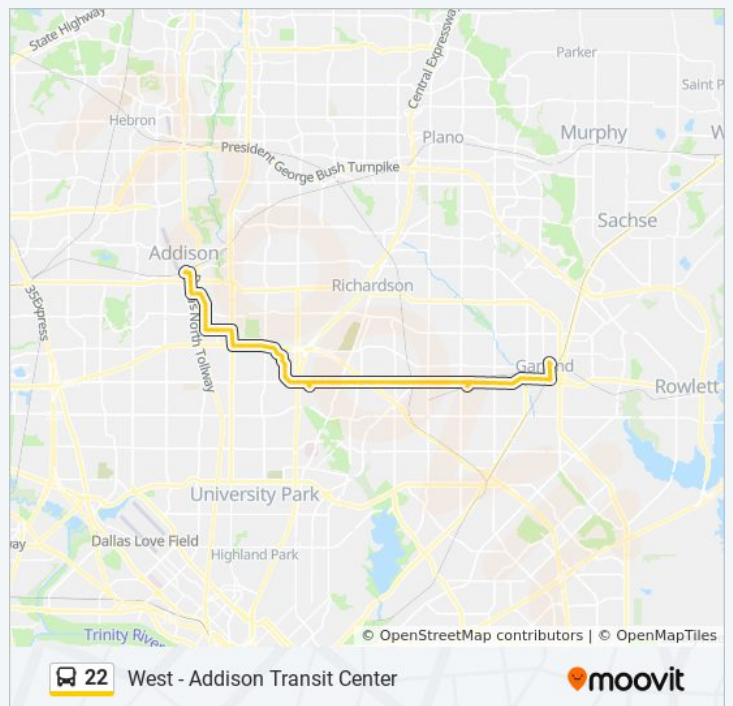

22 bus Info

Direction: West - Addison Transit Center

Stops: 80

Trip Duration: 63 min

Line Summary:

Forest @ Abrams - W - Ns

Forest @ Abrams - W - FS

Forest @ Meadowknoll - W - Ns