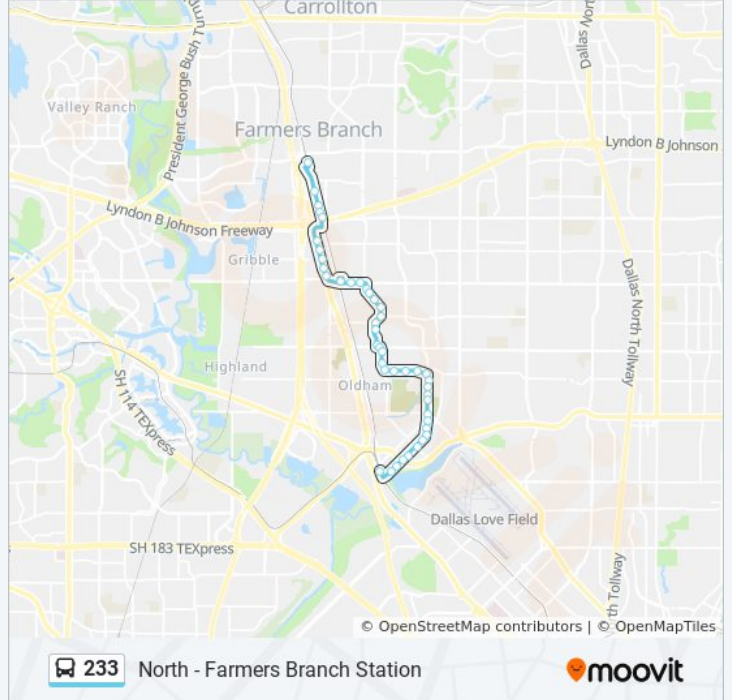

Harry Hines @ Forest - N - Mb4

Harry Hines @ Forest - N - MB

Denton @ Ih 635 - N - FS

Denton @ Villa Creek - N - FS

Denton @ Farmers Branch - N - Mb1

Denton @ Farmers Branch - N - Mb2

Farmers Branch Station

**Direction: North - Josey**

99 stops

[VIEW LINE SCHEDULE](#)

Bachman Station

Webb Chapel Ext @ Bachman - N - Mb1

Webb Chapel Ext @ Bachman - N - Ns

Webb Chapel Ext @ Northwest - N - FS

Webb Chapel Ext @ Overlake - N - Ns