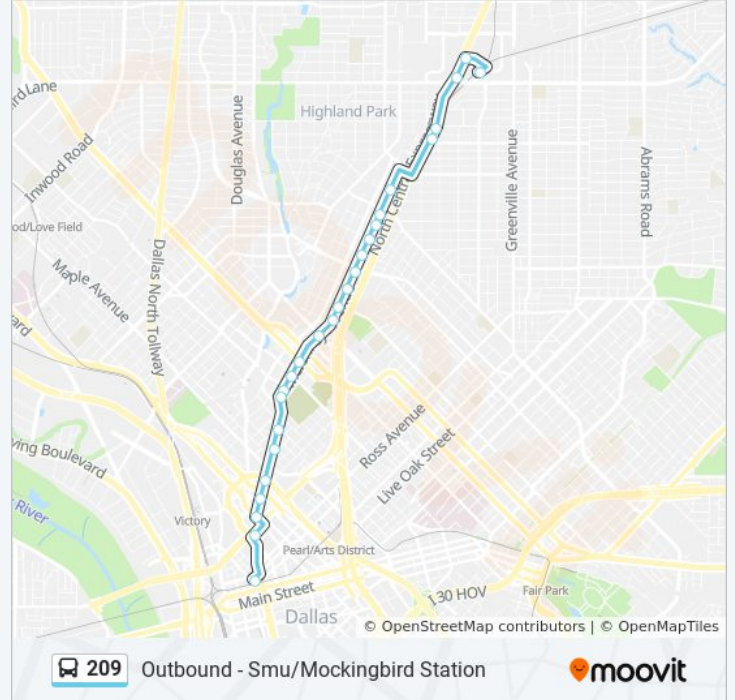

 209

Inbound - Downtown Dallas

Get The App

The 209 bus line (Inbound - Downtown Dallas) has 2 routes. For regular weekdays, their operation hours are:
 (1) Inbound - Downtown Dallas: 4:47 AM - 11:36 PM
 (2) Outbound - Smu/Mockingbird Station: 12:20 AM - 11:13 PM
 Use the Moovit App to find the closest 209 bus station near you and find out when is the next 209 bus arriving.

Direction: Outbound - Smu/Mockingbird Station

Stops: 26

Trip Duration: 20 min

Line Summary:

Mckinney @ Fitzhugh - N - Ns

Mckinney @ Lee - N - Ns

Mckinney @ Oliver - N - Ns

Mckinney @ Armstrong - N - Ns

Mckinney @ Knox - N - MB

Mckinney @ Hester - N - FS

Us 75 @ Mcomas - N - FS

Us 75 @ Martel - N - Ns

Us 75 @ Mockingbird - N - FS

Us 75 @ Twin Sixties - N - Ns

Smu/Mockingbird Station

209 bus time schedules and route maps are available in an offline PDF at moovitapp.com. Use the [Moovit App](#) to see live bus times, train schedule or subway schedule, and step-by-step directions for all public transit in Dallas - Fort Worth, TX.