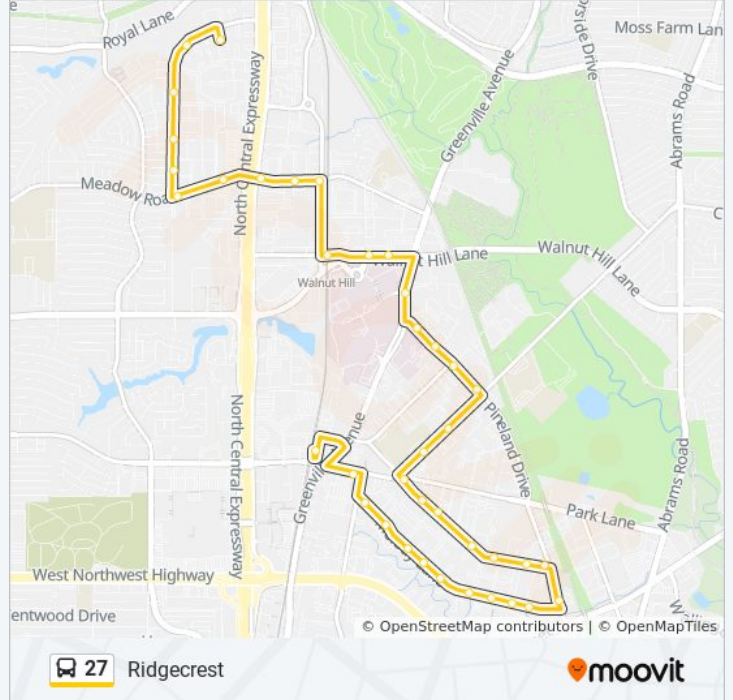

Ridgecrest

Get The App

The 27 bus line (Ridgecrest) has 3 routes. For regular weekdays, their operation hours are:  
 (1) North - Stone Canyon: 12:12 AM - 11:42 PM  
 (2) North - Walnut Hill Station: 12:42 AM  
 (3) South - Park Lane Station: 12:05 AM - 11:35 PM

**27 bus Info**

**Direction:** North - Stone Canyon

**Stops:** 39

**Trip Duration:** 25 min

**Line Summary:**

Pineland @ Fair Oaks - W - FS  
 Pineland @ Holly Hill - W - Ns  
 Pineland @ Areta - W - Ns  
 Pineland @ Greenville - W - MB  
 Greenville @ Walnut Hill - N - MB  
 Walnut Hill @ Rambler - W - MB  
 Walnut Hill @ Rambler - W - Ns  
 Glen Lakes @ Manderville - W - MB  
 Meadow @ Manderville - W - FS  
 Meadow @ Us 75 - W - MB  
 Meadow @ Us 75 - W - Ns  
 Meadow @ High Hollows - W - MB  
 Meadow @ Stone Canyon - W - Ns  
 Stone Canyon @ Wellcrest - N - Ns  
 Stone Canyon @ Riverfall - N - Ns  
 Stone Canyon @ Sandpiper - N - MB  
 Stone Canyon @ Dove Brook - N - MB  
 Steppington @ Stone Canyon - S - FS

**Direction: North - Walnut Hill Station**

29 stops

[VIEW LINE SCHEDULE](#)

Park Lane Station

Park @ Shady Brook - E - MB  
 Melody @ Shady Brook - E - FS  
 Melody @ Hemlock - E - Ns  
 Melody @ Eastridge - E - Mb1  
 Melody @ Eastridge - E - Mb2  
 Melody @ Eastridge - E - Mb3  
 Melody @ Eastridge - E - Mb4  
 Melody @ Eastridge - E - Mb5  
 Melody @ Eastridge - E - Mb6  
 Melody @ Eastridge - E - Mb7