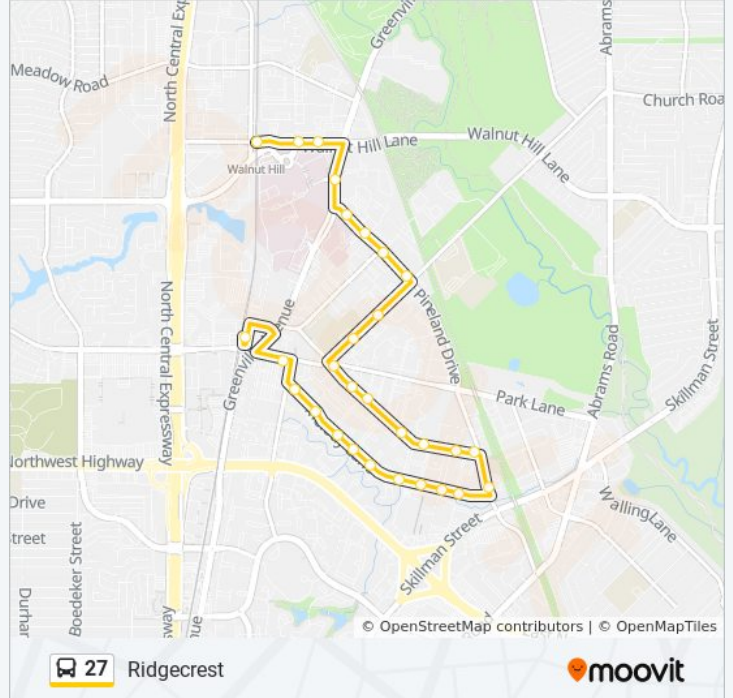

**Direction: North - Walnut Hill Station**

29 stops

[VIEW LINE SCHEDULE](#)

Park Lane Station

Park @ Shady Brook - E - MB  
 Melody @ Shady Brook - E - FS  
 Melody @ Hemlock - E - Ns  
 Melody @ Eastridge - E - Mb1  
 Melody @ Eastridge - E - Mb2  
 Melody @ Eastridge - E - Mb3  
 Melody @ Eastridge - E - Mb4  
 Melody @ Eastridge - E - Mb5  
 Melody @ Eastridge - E - Mb6  
 Melody @ Eastridge - E - Mb7

**27 bus Time Schedule**

North - Walnut Hill Station Route Timetable:

Sunday	12:24 AM - 4:40 AM
Monday	12:24 AM
Tuesday	12:42 AM
Wednesday	12:42 AM
Thursday	12:42 AM
Friday	12:42 AM
Saturday	12:42 AM - 4:40 AM

**27 bus Info**

**Direction:** North - Walnut Hill Station  
**Stops:** 29  
**Trip Duration:** 18 min  
**Line Summary:**

Eastridge @ Melody - N - FS  
 Ridgecrest @ Eastridge - W - FS  
 Ridgecrest @ Hemlock - W - Mb1  
 Ridgecrest @ Hemlock - W - Mb2  
 Ridgecrest @ Hemlock - W - Mb3  
 Ridgecrest @ Hemlock - W - Mb5  
 Ridgecrest @ Hemlock - W - Ns  
 Ridgecrest @ Park - W - Ns  
 Fair Oaks @ Phoenix - N - MB  
 Fair Oaks @ Phoenix - N - Ns  
 Pineland @ Fair Oaks - W - FS  
 Pineland @ Holly Hill - W - Ns  
 Pineland @ Areta - W - Ns  
 Pineland @ Greenville - W - MB  
 Greenville @ Walnut Hill - N - MB  
 Walnut Hill @ Rambler - W - MB  
 Walnut Hill @ Rambler - W - Ns  
 Glen Lakes @ Manderville - W - MB

**Direction: South - Park Lane Station**

34 stops

[VIEW LINE SCHEDULE](#)

Steppington @ Stone Canyon - S - FS  
 Steppington @ Riverfall - S - Mb1  
 Riverfall @ Us 75 - E - MB  
 Meadow @ Us 75 - E - FS  
 Meadow @ Manderville - E - MB  
 Meadow @ Manderville - E - Ns  
 Manderville @ Meadow - S - FS  
 Walnut Hill Station  
 Walnut Hill @ Rambler - E - FS  
 Walnut Hill @ Greenville - E - MB  
 Pineland @ Greenville - E - FS