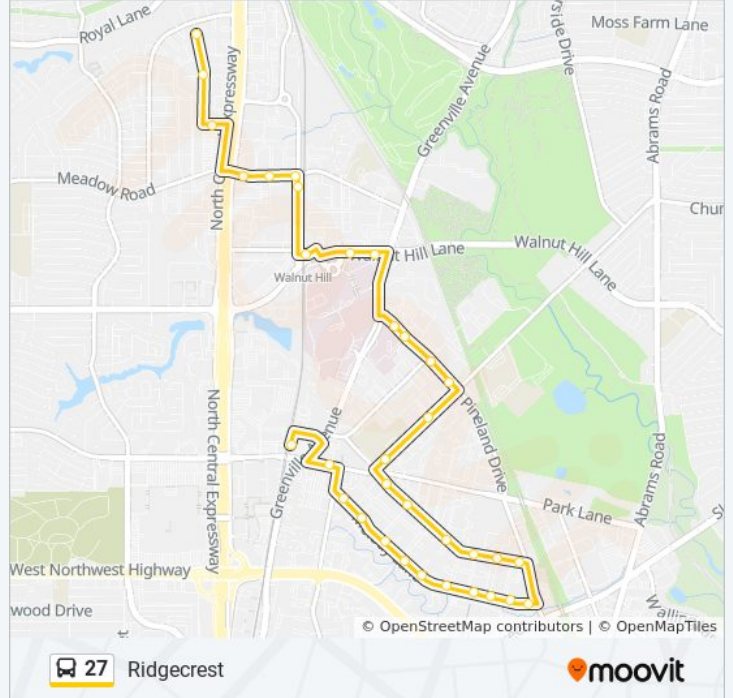

**Direction: South - Park Lane Station**

34 stops

[VIEW LINE SCHEDULE](#)

Steppington @ Stone Canyon - S - FS  
 Steppington @ Riverfall - S - Mb1  
 Riverfall @ Us 75 - E - MB  
 Meadow @ Us 75 - E - FS  
 Meadow @ Manderville - E - MB  
 Meadow @ Manderville - E - Ns  
 Manderville @ Meadow - S - FS  
 Walnut Hill Station  
 Walnut Hill @ Rambler - E - FS  
 Walnut Hill @ Greenville - E - MB  
 Pineland @ Greenville - E - FS

**27 bus Info**

**Direction:** South - Park Lane Station

**Stops:** 34

**Trip Duration:** 24 min

**Line Summary:**

Pineland @ Areta - E - Ns  
 Pineland @ Holly Hill - E - FS  
 Pineland @ Fair Oaks - E - MB  
 Fair Oaks @ Phoenix - S - Ns  
 Fair Oaks @ Ridgecrest - S - MB  
 Ridgecrest @ Hemlock- E - MB  
 Ridgecrest @ Eastridge - E - Mb1  
 Ridgecrest @ Eastridge - E - Mb3  
 Ridgecrest @ Eastridge - E - Mb4  
 Ridgecrest @ Eastridge - E - Mb5  
 Ridgecrest @ Eastridge - E - Ns  
 Melody @ Eastridge - W - FS  
 Melody @ Hemlock - W - Mb1  
 Melody @ Hemlock - W - Mb2  
 Melody @ Hemlock - W - Mb3  
 Melody @ Hemlock - W - Mb4  
 Melody @ Hemlock - W - Mb5  
 Melody @ Hemlock - W - Mb6  
 Melody @ Hemlock - W - Mb7  
 Melody @ Hemlock - W - Ns  
 Melody @ Shadybrook - W - MB  
 Park @ Shady Brook - W - FS  
 Park Lane Station