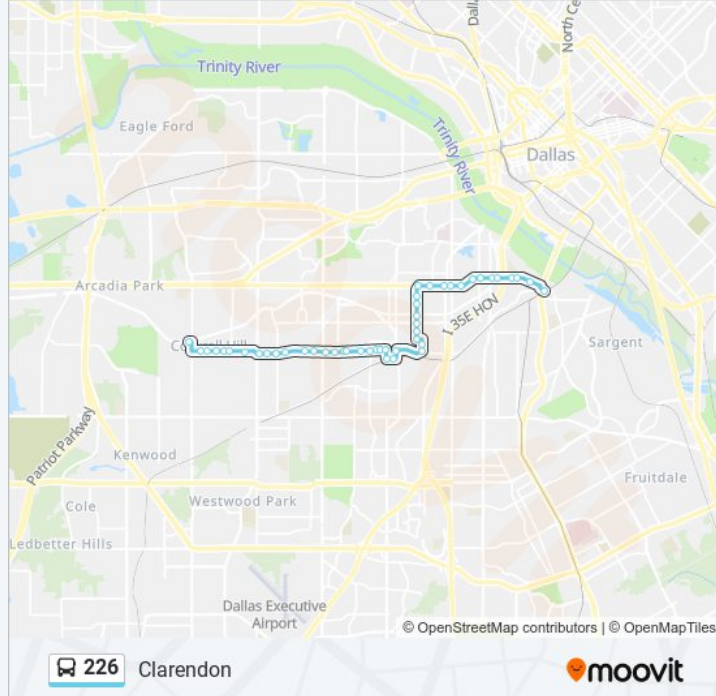

226 bus Info

Direction: East - 8th & Corinth Station

Stops: 46

Trip Duration: 29 min

Line Summary:

Polk @ Nolte - S - FS

Tyler Vernon Station

Tyler @ Clarendon - N - Ns

8th @ Ih 35 - E - MB

8th @ Cliff - E - Ns

8th @ Denley - E - Ns

8th @ Monaghan - E - Ns

8th & Corinth Station

Direction: West - Cockrell Hill Transfer Location

46 stops

[VIEW LINE SCHEDULE](#)

8th & Corinth Station

8th @ Monaghan - W - Ns

8th @ Denley - W - Ns

8th @ Cliff - W - FS

8th @ Eads - W - Ns

226 bus Time Schedule

West - Cockrell Hill Transfer Location Route

Timetable:

Saturday

12:25 AM - 11:25 PM

226 bus Info

Direction: West - Cockrell Hill Transfer Location

Stops: 46

Trip Duration: 29 min

Line Summary:

226 Clarendon