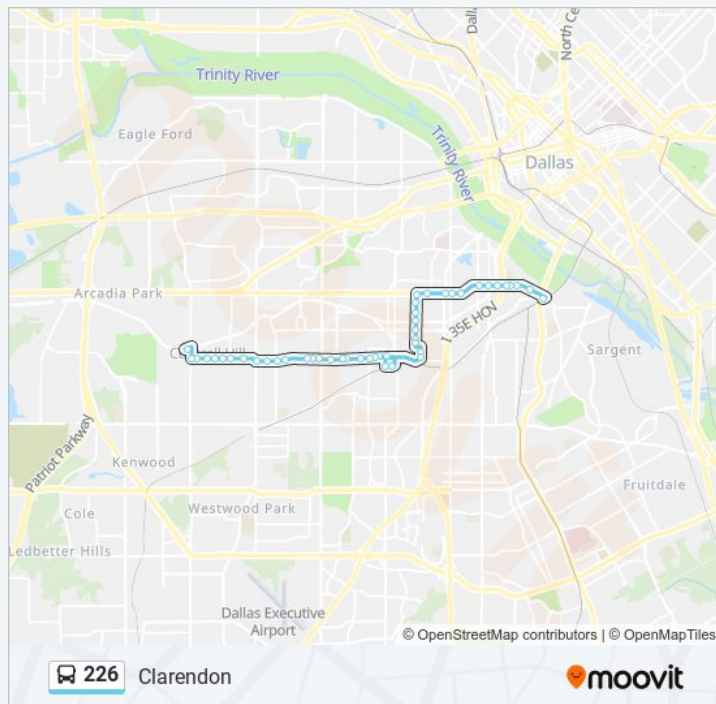

8th @ Ih 35 - E - MB

8th @ Cliff - E - Ns

8th @ Denley - E - Ns

8th @ Monaghan - E - Ns

8th & Corinth Station

Direction: West - Cockrell Hill Transfer Location

46 stops

[VIEW LINE SCHEDULE](#)

Saturday

12:25 AM - 11:25 PM

226 bus Info

Direction: West - Cockrell Hill Transfer Location

Stops: 46

Trip Duration: 29 min

Line Summary:

226 Clarendon