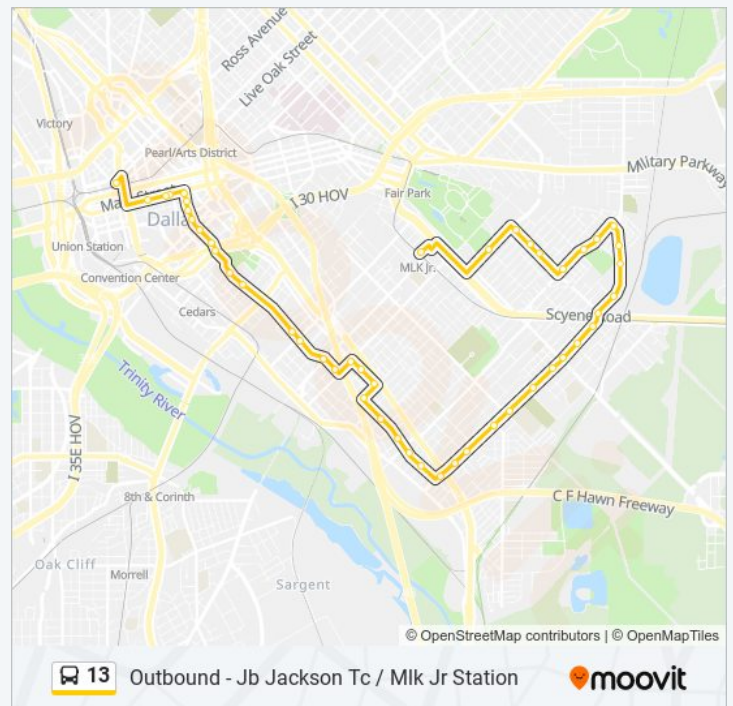

13 bus Info

Direction: Outbound - Jb Jackson Tc / Mlk Jr Station

Stops: 48

Trip Duration: 40 min

Line Summary:

Elsie Faye Heggins @ 2nd - E - FS

Elsie Faye Heggins @ Wellington - E - FS

Elsie Faye Heggins @ Racell - E- Ns