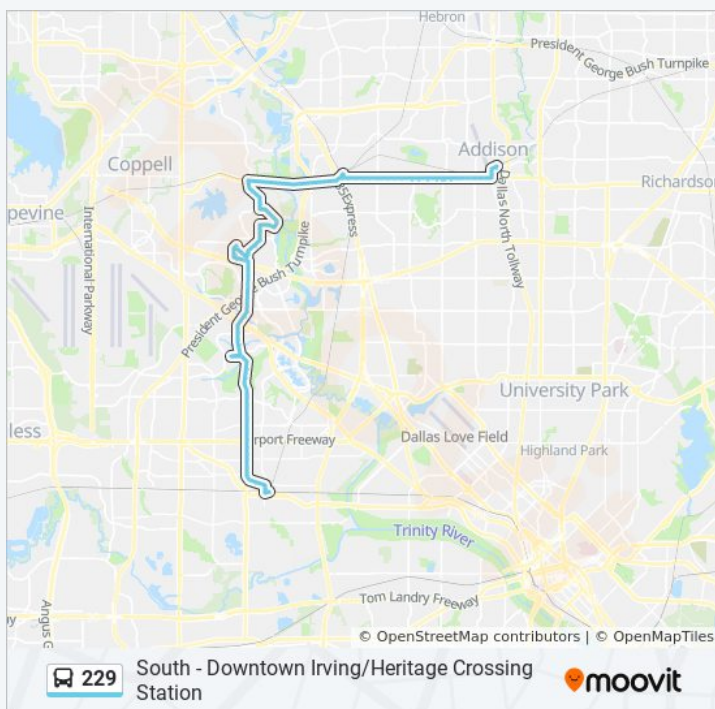

Direction: South - Downtown Irving/Heritage Crossing Station

Stops: 91

Trip Duration: 79 min

Line Summary:

Belt Line @ Broadway - W - FS

Belt Line @ Ih 35 - W - FS

Beltline @ President George Bush - W- FS

Beltline @ Westgate - W - FS