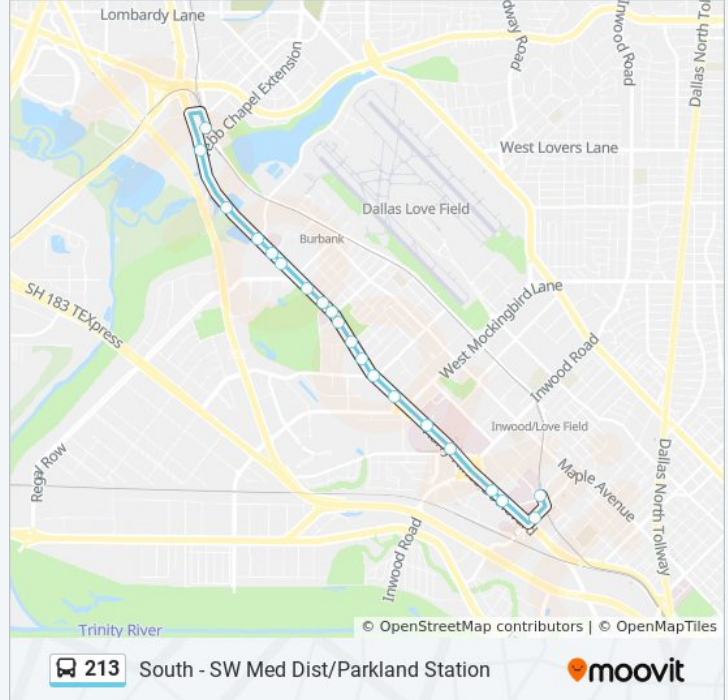

Direction: North - Bachman Station

22 stops

[VIEW LINE SCHEDULE](#)

- Southwest Medical District/Parkland
- Medical District @ Harry Hines - S - MB
- Harry Hines @ Butler - N - MB
- Harry Hines @ Butler - N - Ns
- Harry Hines @ Inwood - N - MB
- Harry Hines @ Record Crossing - N - Ns
- Harry Hines @ Clements University Hospital - N - FS
- Harry Hines @ Mockingbird - N - FS
- Harry Hines @ Hawes - N - FS
- Harry Hines @ Empire Central - N - FS
- Harry Hines @ Lovedale - N - Ns
- Harry Hines @ Anson - N - Ns
- Harry Hines @ Hines Pl - N - FS
- Harry Hines @ Gilford - N - FS
- Harry Hines @ Langdon - N - Ns
- Harry Hines @ Amherst - N - Ns
- Harry Hines @ Burbank - N - Ns
- Harry Hines @ Research - N - Ns
- Harry Hines @ Shorecrest - N- FS
- Harry Hines @ Raceway - N- MB
- Harry Hines @ Cullum - N -Ns

213 bus Info

Direction: North - Bachman Station

Stops: 22

Trip Duration: 17 min

Line Summary:

Bachman Station

Direction: South - SW Med Dist/Parkland Station

20 stops

213 bus Info

Direction: South - SW Med Dist/Parkland Station

Stops: 20

Trip Duration: 17 min

Line Summary:

Harry Hines @ Parkland - S - MB

Medical District @ Harry Hines - N - FS

Southwest Medical District/Parkland