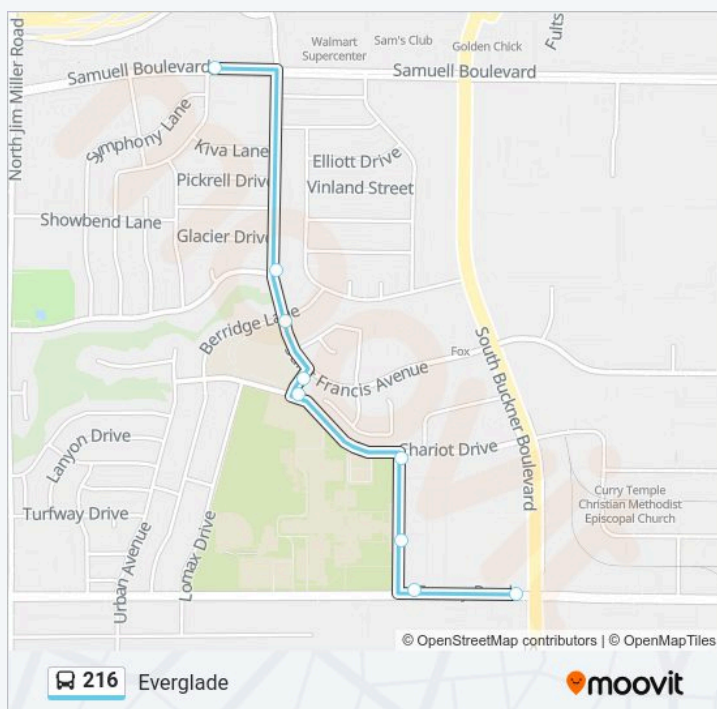

2nd @ Jamaica - N - Ns

2nd @ Penelope - N - Ns

2nd @ Carl - N - Ns

Fitzhugh @ 2nd - W - FS

MLK Station

Direction: West - Samuell & St Francis

9 stops

[VIEW LINE SCHEDULE](#)

Forney @ Buckner - W - FS

Forney @ Wimbelton - W - Ns

Wimbelton @ Chariot - N - MB

Wimbelton @ Chariot - N - Ns

Chariot @ Trace - W - Ns

Trace @ St Francis - N - Ns

St Francis @ Berridge - N - Ns

St Francis @ Everglade - N - FS

Samuell @ Cinnabar - W - Ns

216 bus Time Schedule

West - Samuell & St Francis Route Timetable:

Sunday	12:48 AM - 11:48 PM
Monday	Not Operational
Tuesday	12:48 AM
Wednesday	12:48 AM
Thursday	12:48 AM
Friday	12:48 AM
Saturday	12:48 AM

216 bus Info

Direction: West - Samuell & St Francis

Stops: 9

Trip Duration: 7 min

Line Summary: