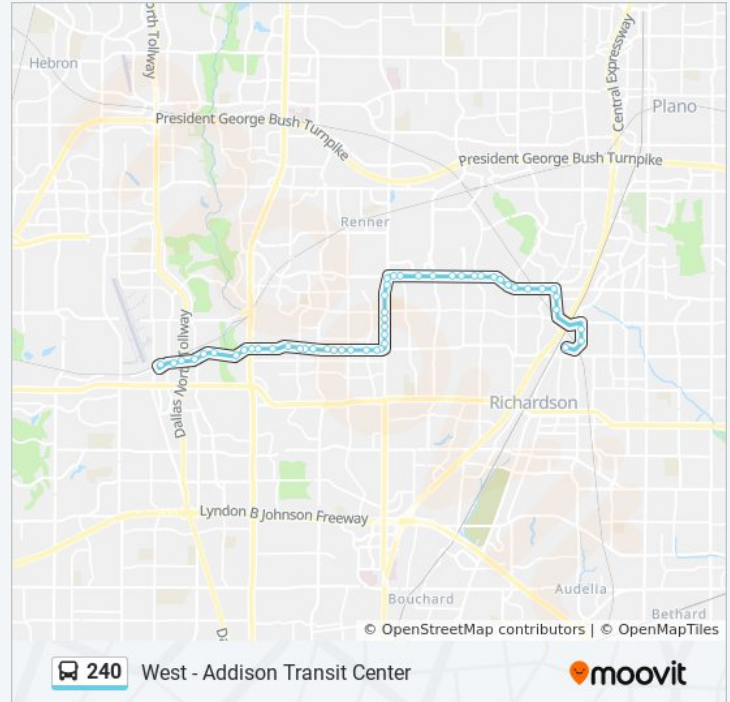

 240

East - Arapaho Center Station

Get The App

The 240 bus line (East - Arapaho Center Station) has 2 routes. For regular weekdays, their operation hours are:  
 (1) East - Arapaho Center Station: 12:00 AM - 11:00 PM  
 (2) West - Addison Transit Center: 12:00 AM - 11:00 PM  
 Use the Moovit App to find the closest 240 bus station near you and find out when is the next 240 bus arriving.

### Direction: West - Addison Transit Center

50 stops

[VIEW LINE SCHEDULE](#)

Arapaho Center Station

Alma @ Security - N - Ns

Alma @ Quality - N - Ns

Thursday	12:00 AM - 11:00 PM
Friday	12:00 AM - 11:00 PM
Saturday	12:00 AM - 11:00 PM

**240 bus Info**

**Direction:** West - Addison Transit Center

**Stops:** 50

**Trip Duration:** 32 min

**Line Summary:**

Arapaho @ Meadowcreek - W - MB