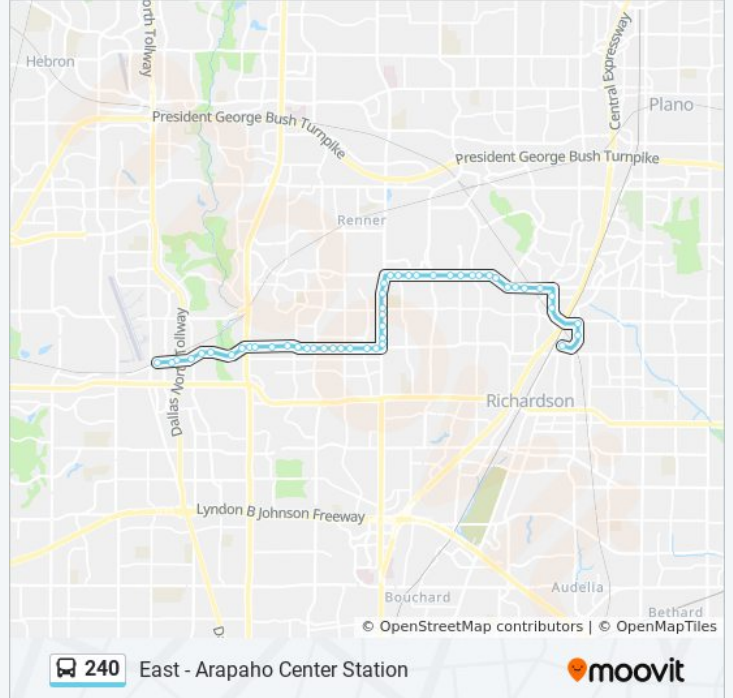

 240

East - Arapaho Center Station

Get The App

The 240 bus line (East - Arapaho Center Station) has 2 routes. For regular weekdays, their operation hours are:  
 (1) East - Arapaho Center Station: 12:00 AM - 11:00 PM  
 (2) West - Addison Transit Center: 12:00 AM - 11:00 PM  
 Use the Moovit App to find the closest 240 bus station near you and find out when is the next 240 bus arriving.

Campbell @ Custer - E - FS

Campbell @ Caprock - E - Ns

Campbell @ Canyon Creek - E - FS

Collins @ Municipal - S - FS

Collins @ Omni - S - FS

Alma @ Collins - S - FS

Alma @ Security - S - MB

Arapaho Center Station

### Direction: West - Addison Transit Center

50 stops

[VIEW LINE SCHEDULE](#)

Arapaho Center Station

Alma @ Security - N - Ns

Alma @ Quality - N - Ns

Thursday	12:00 AM - 11:00 PM
Friday	12:00 AM - 11:00 PM
Saturday	12:00 AM - 11:00 PM

**240 bus Info**

**Direction:** West - Addison Transit Center

**Stops:** 50

**Trip Duration:** 32 min

**Line Summary:**

Arapaho @ Meadowcreek - W - MB