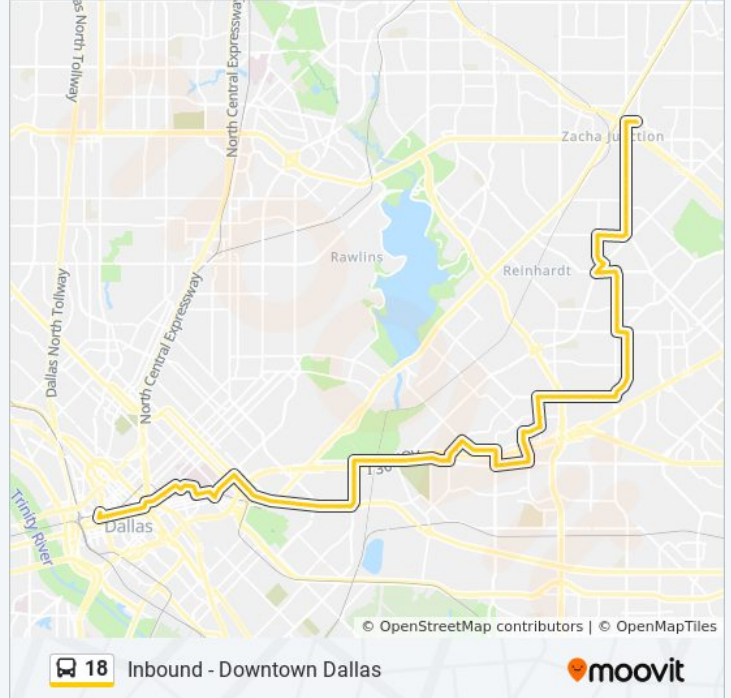

Use the Moovit App to find the closest 18 bus station near you and find out when is the next 18 bus arriving.

**Direction: Inbound - Downtown Dallas**

97 stops

[VIEW LINE SCHEDULE](#)

- South Garland Tc
- Shiloh @ Northwest - S - FS
- Shiloh @ International - S - MB
- Shiloh @ Santa Anna - S - Ns
- Shiloh @ San Diego - S - Ns
- Shiloh @ Housley - S - Ns
- Shiloh @ Barnes Bridge - S - FS
- Shiloh @ Encino - S - Ns
- Shiloh @ Ruidosa - S - Ns
- Shiloh @ Centerville - S - Ns
- Centerville @ Andover - W - MB
- Centerville @ Andover - W - FS
- Centerville @ Stallcup - W - Ns
- Joaquin @ Winthrop - S - Ns
- Joaquin @ Norwood - S - Ns
- Joaquin @ Dunloe - S - Ns
- Ferguson @ Joaquin - S - FS
- GUS Thomasson @ Ferguson - E - FS
- GUS Thomasson @ Shiloh - E - Ns
- Shiloh @ San Vicente - S - Ns
- Shiloh @ San Marcus - S - Ns

**18 bus Info**

**Direction:** Inbound - Downtown Dallas

**Stops:** 97

**Trip Duration:** 72 min

**Line Summary:**

Shiloh @ Millmar - S - Ns  
Shiloh @ Healey - S - Ns  
Shiloh @ Larry - S - Ns  
Shiloh @ Marbella - S - FS  
La Prada @ Maverick - S - Ns  
La Prada @ La Prada - S - Ns  
La Prada @ Gross - S - FS  
La Prada @ Eastfield Cc - S - Ns  
La Prada @ John West - S - MB  
John West @ La Prada - W - FS  
John West @ Homeway - W - Mb1  
John West @ Homeway - W - Mb2  
John West @ Homeway - W - FS  
John West @ Freeport - W - FS  
John West @ Buckner - W - MB  
John West @ Buckner - W - FS  
John West @ Peavy - W - Ns  
John West @ Dilido - W - MB  
Dilido @ John West - S - FS  
Dilido @ Chenault - S - Ns  
Dilido @ Senate - S - MB  
Dilido @ Senate - S - Ns  
Senate @ St Francis - W - MB  
Senate @ St Francis - W - Ns  
St Francis @ St Thomas - S - FS  
St Francis @ Samuell - S - MB  
Samuell @ Cinnabar - W - Ns  
Samuell @ Gallion - W - Ns  
Samuell @ Jim Miller - W - MB  
Samuell @ Jim Miller - W - Ns  
Highland @ Jim Miller - W - FS  
Highland @ Woodhue - W - Mb1  
Highland @ Woodhue - W - Mb2