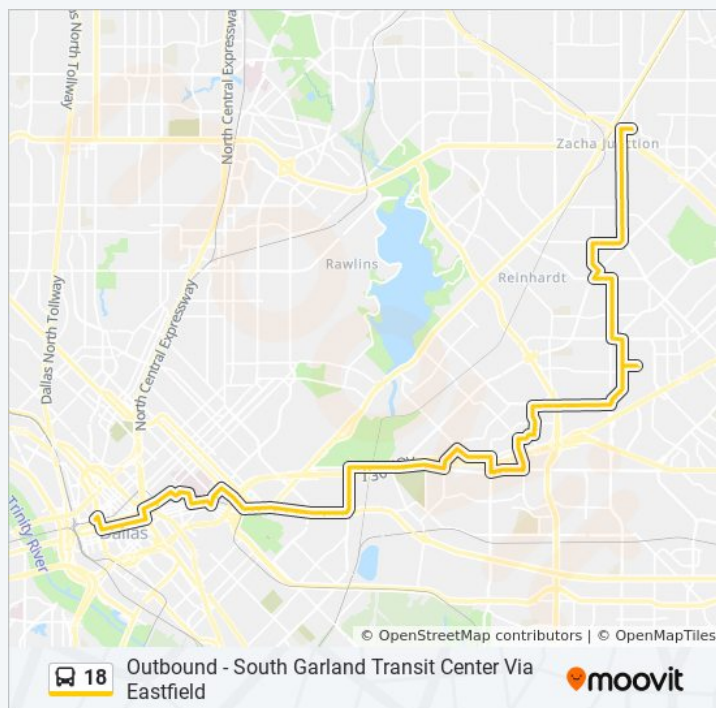

Hunnicut @ Samuell - N - FS

Hunnicut @ Claremont - N - Ns

**Direction:** Outbound - South Garland Transit Center

Via Eastfield

**Stops:** 102

**Trip Duration:** 76 min

**Line Summary:**

Hunnicut @ Highland - N - Ns