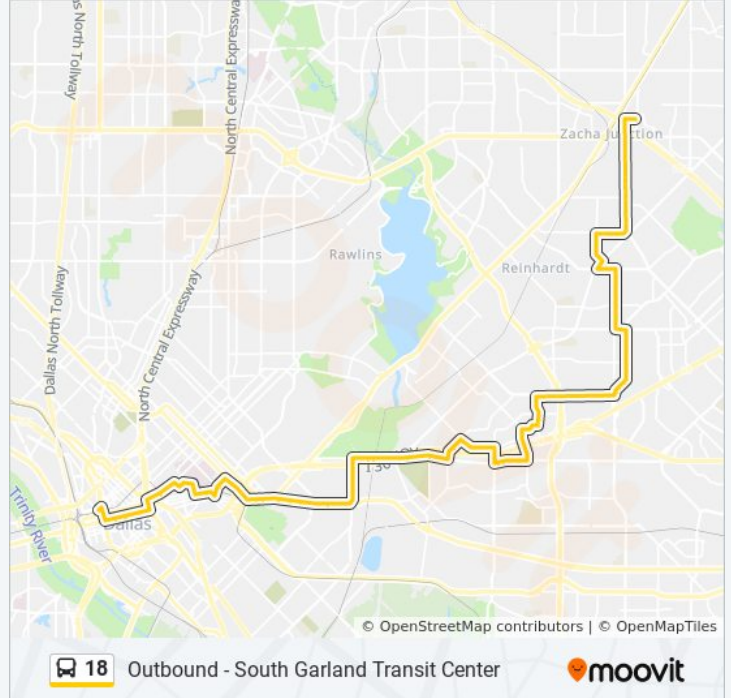

**18 bus Info**

**Direction:** Outbound - South Garland Transit Center

**Stops:** 101

**Trip Duration:** 72 min

**Line Summary:**

Haskell @ Parry - E - Ns  
Haskell @ Peak - E - Ns  
Haskell @ Gurley - E - Ns  
Haskell @ Mckenzie - E - FS  
Haskell @ Fleetwood - E - Ns  
Haskell @ Caldwell - E - Ns  
Haskell @ Fitzhugh - E - Ns  
Haskell @ Crosstown - E - Ns  
Haskell @ Barry - E - Ns  
Haskell @ Beeman - E - FS  
Haskell @ Owenwood - E - MB  
Haskell @ Owenwood - E - Ns  
Haskell @ Silver - E - Ns  
Dolphin @ Reynolds - N - Ns  
Dolphin @ Kinmore - N - Ns  
Dolphin @ Culver - N - Ns  
Samuell @ Dolphin - E - FS  
Samuell @ Winfield - E - Ns  
Samuell @ Boone - E - Ns  
Samuell @ Valley Glen - E - MB  
Samuell @ Lawnview - E - FS  
Samuell @ Ferguson - E - FS  
Samuell @ Grove Hill - E - Ns  
Samuell @ Trew - E - MB  
Hunnicut @ Samuell - N - FS  
Hunnicut @ Claremont - N - Ns  
Hunnicut @ Highland - N - Ns  
Highland @ Woodhue - E - Ns  
Highland @ Jim Miller - E - Mb1  
Highland @ Jim Miller - E - Mb2  
Highland @ Jim Miller - E - Ns  
Jim Miller @ Ih 30 - S - FS  
Samuell @ Jim Miller - E - FS