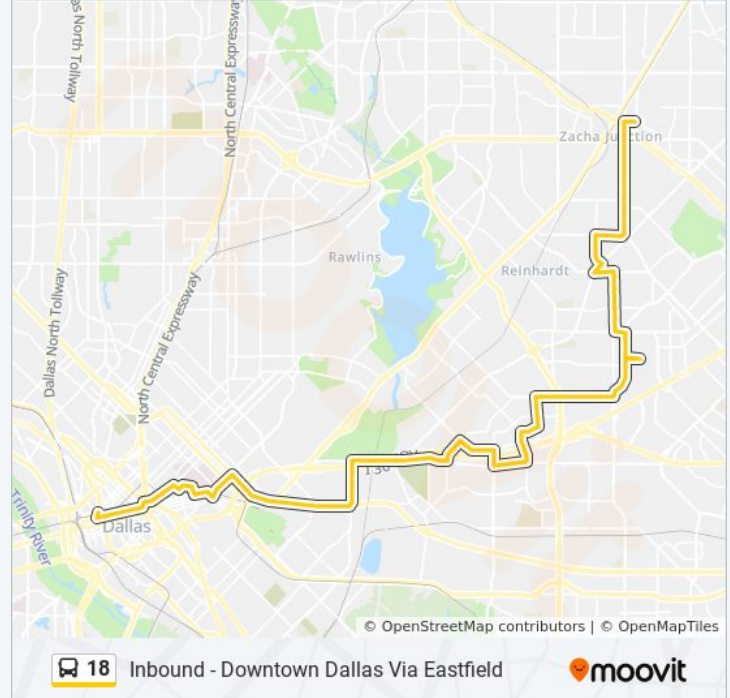

GUS Thomasson @ Shiloh - E - Ns

Shiloh @ San Vicente - S - Ns

Shiloh @ San Marcus - S - Ns

Shiloh @ Millmar - S - Ns

Shiloh @ Healey - S - Ns

Shiloh @ Larry - S - Ns

Shiloh @ Marbella - S - FS

La Prada @ Maverick - S - Ns

La Prada @ La Prada - S - Ns

Eastfield Cc

La Prada @ Gross - S - FS

La Prada @ Eastfield Cc - S - Ns

La Prada @ John West - S - MB

John West @ La Prada - W - FS

John West @ Homeway - W - Mb1

John West @ Homeway - W - Mb2

John West @ Homeway - W - FS

John West @ Freeport - W - FS

John West @ Buckner - W - MB

John West @ Buckner - W - FS

John West @ Peavy - W - Ns

John West @ Dilido - W - MB

Dilido @ John West - S - FS

Dilido @ Chenault - S - Ns

Dilido @ Senate - S - MB

Dilido @ Senate - S - Ns

Senate @ St Francis - W - MB

Senate @ St Francis - W - Ns

St Francis @ St Thomas - S - FS

St Francis @ Samuell - S - MB

Samuell @ Cinnabar - W - Ns

Samuell @ Gallion - W - Ns

Samuell @ Jim Miller - W - MB