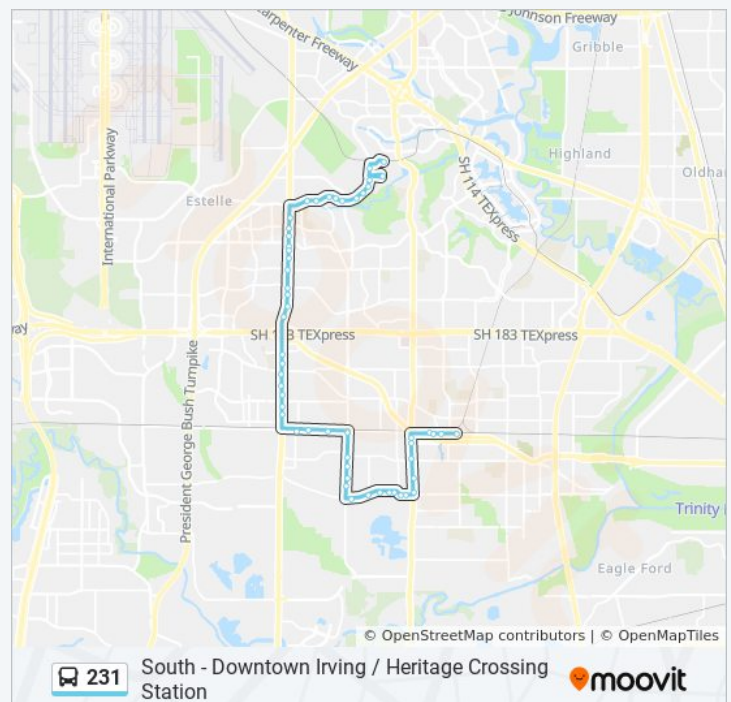

Direction: South - Downtown Irving / Heritage Crossing Station

55 stops

[VIEW LINE SCHEDULE](#)

Dallas College Northlake Campus Station
 Walnut Hill @ Brangus - S - FS
 North Lake Cc
 Walnut Hill @ North Lake Cc Ent - S - FS
 Walnut Hill @ Hereford - S - FS
 Walnut Hill @ Hurd - S - Mb1
 Walnut Hill @ Hurd - W - FS
 Walnut Hill @ Story - W - FS
 Walnut Hill @ Westminister - W - FS
 Walnut Hill @ Stonehaven - W - FS
 Walnut Hill @ Las Brisas - W - FS
 Walnut Hill @ Pleasant Run - W - MB
 Belt Line @ Country Club - S - MB
 Belt Line @ Country Club - S - FS
 Belt Line @ Northgate - S - MB
 Belt Line @ Northgate - S - FS
 Belt Line @ Finley - S - Mb1
 Belt Line @ Finley - S - Mb2
 Belt Line @ Finley - S - Ns
 Belt Line @ Rochelle - S - FS
 Belt Line @ Grande Bulevar - S - MB
 Belt Line @ Grande Bulevar - S - FS
 Belt Line @ Airport Frwy - S - MB

231 bus Time Schedule

South - Downtown Irving / Heritage Crossing Station
 Route Timetable:

| | |
|-----------|---------------------|
| Sunday | 12:15 AM - 11:15 PM |
| Monday | 12:15 AM - 11:17 PM |
| Tuesday | 12:17 AM - 11:17 PM |
| Wednesday | 12:17 AM - 11:17 PM |
| Thursday | 12:17 AM - 11:17 PM |
| Friday | 12:17 AM - 11:17 PM |
| Saturday | 12:17 AM - 11:15 PM |

231 bus Info

Direction: South - Downtown Irving / Heritage Crossing Station

Stops: 55

Trip Duration: 37 min

Line Summary:

Belt Line @ Willow Creek - S - FS

Belt Line @ Pioneer - S - MB

Belt Line @ Pioneer - S - FS