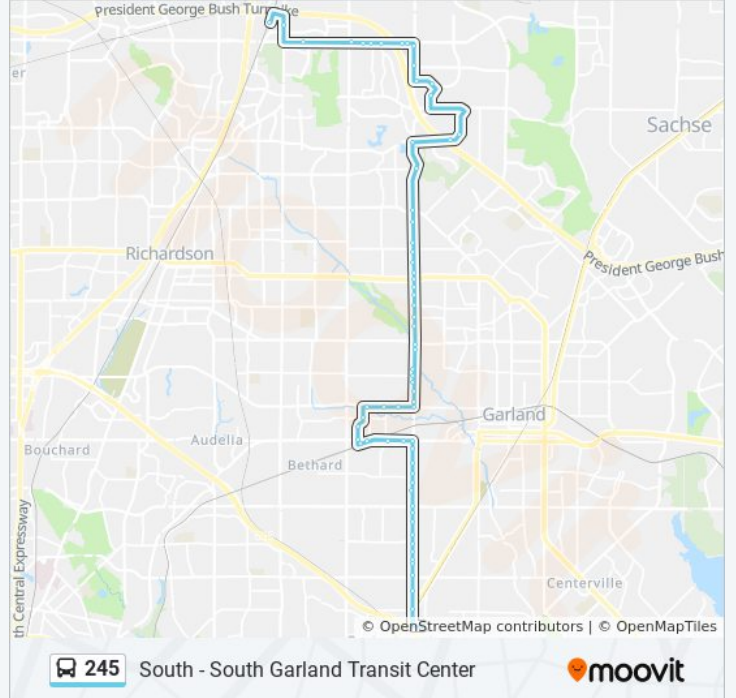

Direction: South - South Garland Transit Center

70 stops

[VIEW LINE SCHEDULE](#)

Cityline/Bush Station

Plano @ State - S - FS

Renner @ Plano - E - FS

Renner @ Owen - E - MB

Renner @ Wyndham - E - Ns

Renner @ Jupiter - E - FS

Renner @ North Spring - E - MB

Renner @ North Spring - E - Ns

Renner @ Clear Springs - E - FS

Renner @ Wyngate - E - FS

Renner @ Shiloh - E - Ns

245 bus Time Schedule

South - South Garland Transit Center Route
 Timetable:

Direction: South - South Garland Transit Center
Stops: 70
Trip Duration: 54 min
Line Summary:

Shiloh @ Renner - S - MB
Shiloh @ Breckinridge - S - Ns
Research @ Shiloh - E - FS
Research @ Telecom - E - MB
Telecom @ Lookout - S - MB
Campbell @ Sh 190 - S - MB
Campbell @ Sh 190 - W - Ns
Campbell @ Shiloh - W - MB
Shiloh @ Campbell - S - MB
Shiloh @ Collins - S - MB
Shiloh @ Arapaho - S - Ns
Shiloh @ Lawrence - S - MB
Shiloh @ Sword - S - Ns
Shiloh @ Apollo - S - FS
Shiloh @ Centaurus - S - Ns
Shiloh @ Belt Line - S - MB
Shiloh @ Belt Line - S - Ns
Shiloh @ Saharah - S - Ns
Shiloh @ Richland - S - Ns
Shiloh @ Big Oaks - S - Ns
Shiloh @ Richoak - S - Ns
Shiloh @ Lupton - S - Ns
Shiloh @ Buckingham - S - FS
Shiloh @ Village View - S - Ns
Shiloh @ Western - S - MB
Shiloh @ Western - S - Ns
Shiloh @ Pear Tree - S - Ns
Shiloh @ Maple - S - MB
Shiloh @ Lakewood - S - Ns
Shiloh @ Walnut - S - Ns
Walnut @ King - W - FS
Walnut @ Maydelle - W - Ns
Walnut @ Warren - W - Ns