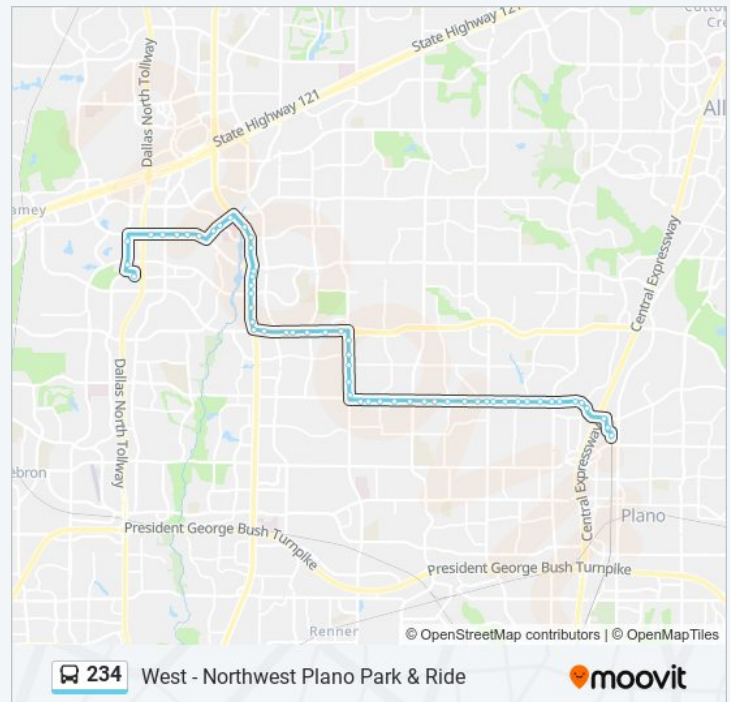

Spring Creek @ Ohio - W - MB

Spring Creek @ Preston - W - MB

Wednesday	12:00 AM - 11:00 PM
Thursday	12:00 AM - 11:00 PM
Friday	12:00 AM - 11:00 PM
Saturday	12:00 AM - 11:00 PM

234 bus Info

Direction: West - Northwest Plano Park & Ride

Stops: 56

Trip Duration: 48 min

Line Summary:

Preston @ Spring Creek - N - FS

Preston @ Whitestone - N - FS

Preston @ Tennyson - N - MB

Preston @ Tennyson - N - FS

Preston @ Legacy - N - MB