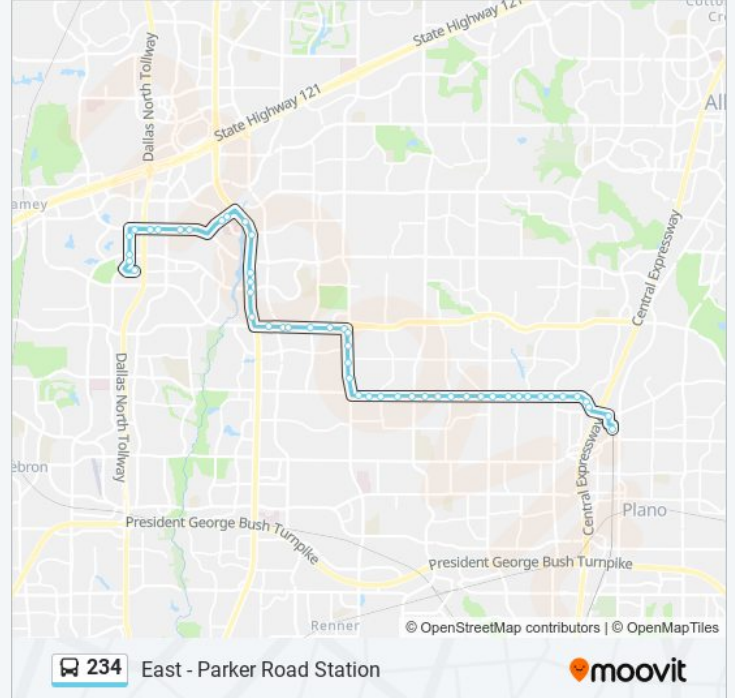

Direction: West - Northwest Plano Park & Ride

56 stops

[VIEW LINE SCHEDULE](#)

Parker Road Station

Archerwood @ Parker - N - MB

234 bus Time Schedule

West - Northwest Plano Park & Ride Route Timetable:

Sunday	12:00 AM - 11:00 PM
Monday	5:25 AM - 11:00 PM
Tuesday	12:00 AM - 11:00 PM