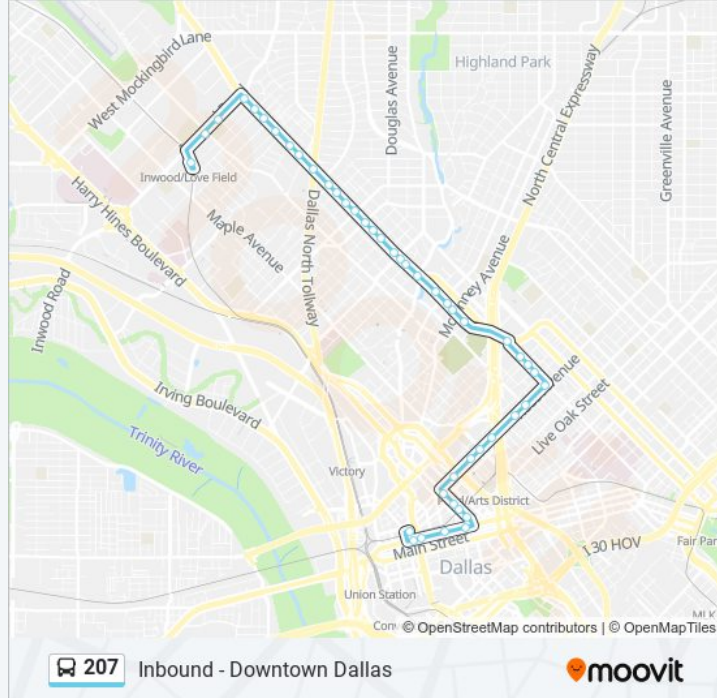

Ross @ Routh - S - FS

Ross @ Leonard - S - Ns

Ross @ Olive - S - FS

St Paul @ San Jacinto - S - Ns

St Paul @ Federal - S - Ns

St Paul @ Bryan - S - Ns

St Paul @ Pacific - S - Ns

Elm @ Ervay - W - Ns

Elm @ Akard - W - Ns

Elm @ Griffin - W - MB

Elm @ Lamar - W - Ns

Cbd West Tc

207 Inbound - Downtown Dallas

Direction: Outbound - Inwood/Love Field Station

43 stops

[VIEW LINE SCHEDULE](#)