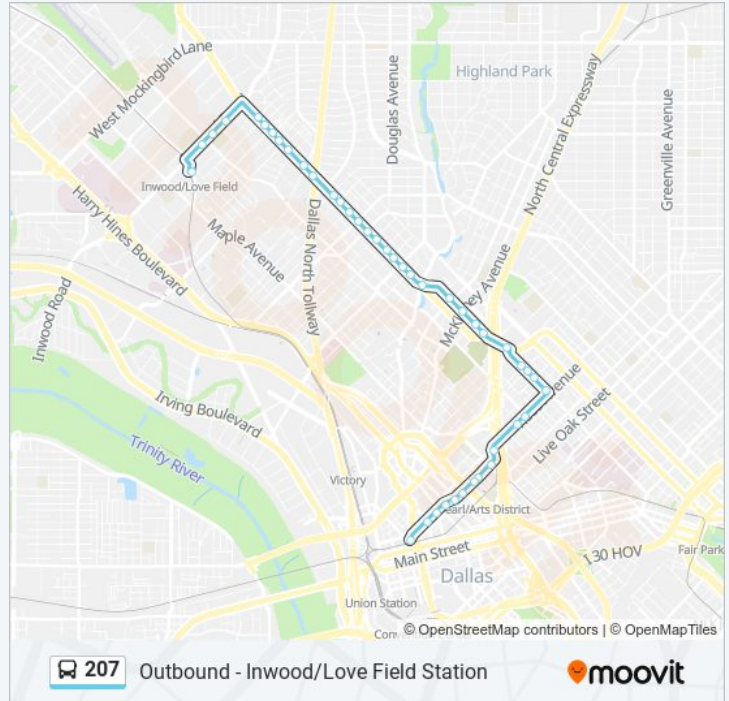

The 207 bus line (Inbound - Downtown Dallas) has 2 routes. For regular weekdays, their operation hours are:
 (1) Inbound - Downtown Dallas: 4:42 AM - 11:31 PM (2) Outbound - Inwood/Love Field Station: 12:20 AM - 11:03 PM
 Use the Moovit App to find the closest 207 bus station near you and find out when is the next 207 bus arriving.

Lemmon @ Versailles N - N - FS

207 bus Info

Direction: Outbound - Inwood/Love Field Station

Stops: 43

Trip Duration: 24 min

Line Summary:

Inwood @ Cedar Springs - S - Mb1

Inwood @ Cedar Springs - S - Mb2

Inwood @ Cedar Springs - S- FS

Inwood/Love Field Station

207 bus time schedules and route maps are available in an offline PDF at moovitapp.com. Use the [Moovit App](#) to see live bus times, train schedule or subway schedule, and step-by-step directions for all public transit in Dallas - Fort Worth, TX.