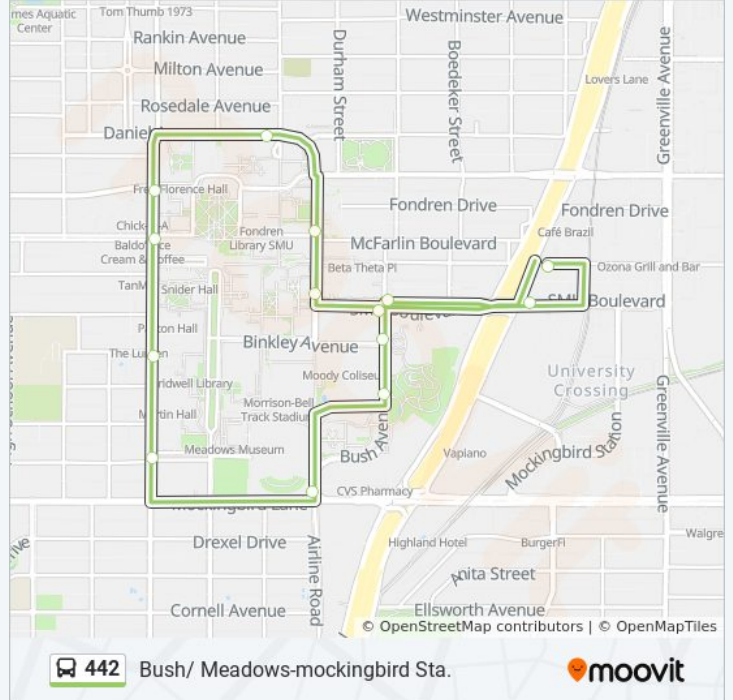

442

Bush/ Meadows-mockingbird Sta.

Get The App

The 442 bus line Bush/ Meadows-mockingbird Sta. has one route. For regular weekdays, their operation hours are:

(1) Circular -: 5:30 AM - 11:00 PM

Use the Moovit App to find the closest 442 bus station near you and find out when is the next 442 bus arriving.

Direction: Circular -

15 stops

[VIEW LINE SCHEDULE](#)

- East Dyer St - E - FS
- 6200 Smu - W - Ns
- Gwb Library West - W - Ns
- Bush @ Binkley - S - Ns
- Bush @ Armstrong -S - Ns
- Bush @ Park Cities Plaza - S - Ns
- Hillcrest @ Pc Garage - N - FS
- Hillcrest @ Owen Fine Arts
- Hillcrest @ Mcfarlin - N - Ns
- Hillcrest @ University - N - Ns
- Daniel @ Airline Court - E - Ns
- Airline @ Mcfarlin - S - Ns
- Airline @ Smu - S - Ns
- Gwb Library East
- East Dyer St - E - FS

442 bus Info

Direction: Circular -

Stops: 15

Trip Duration: 23 min

Line Summary:

442 bus time schedules and route maps are available in an offline PDF at moovitapp.com. Use the [Moovit App](#) to see live bus times, train schedule or subway schedule, and step-by-step directions for all public transit in Dallas - Fort Worth, TX.