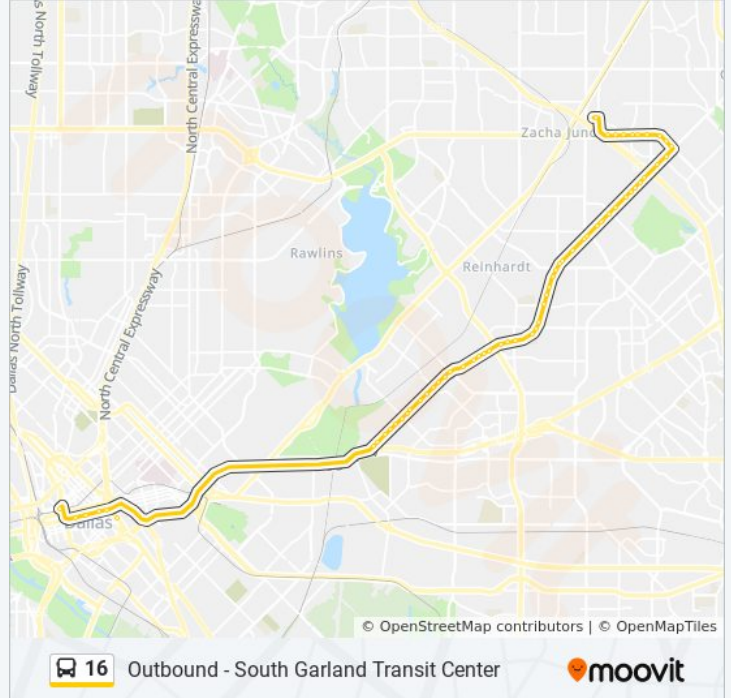

16 bus Info

Direction: Outbound - South Garland Transit Center

Stops: 64

Trip Duration: 45 min

Line Summary:

Ferguson @ Lakeland - N - Ns
Ferguson @ Lanecrest - N - MB
Ferguson @ Sweetbriar - N - Ns
Ferguson @ Sidwin - N - Ns
Ferguson @ Hibiscus - N - Ns
Ferguson @ Pasteur - N - Ns
Ferguson @ Buckner - N - FS
Ferguson @ Beechmont - N - Ns
Ferguson @ Peavy - N - FS
Ferguson @ Oates - N - MB
Ferguson @ Oates - N - Ns
Ferguson @ Province - N - FS
Ferguson @ Millmar - N - FS
Ferguson @ Highwood - N - Ns
Ferguson @ Crestridge - N - Ns
Ferguson @ San Medina - N - Ns
Ferguson @ GUS Thomasson - N - Ns
Ferguson @ Joaquin - N - MB
Ferguson @ Joaquin - N - Ns
Ferguson @ Andover - N - Ns
Ferguson @ Shiloh - N -Fs
Ferguson @ Maylee - N - MB
Ferguson @ Plummer - N - Ns
Ferguson @ Apex - N - Ns
Ferguson @ Delford - N - MB
Ferguson @ Barnes Bridge - N - Ns
Ferguson @ Drummond - N - Ns
Ferguson @ Cotillion - N - Ns
Ferguson @ Drummond - N - MB
Ferguson @ Drummond - N - Ns
Ferguson @ Woodmeadow - N - Ns
Ferguson @ Ih 635 - N - MB
Centerville @ Marketplace - N - MB