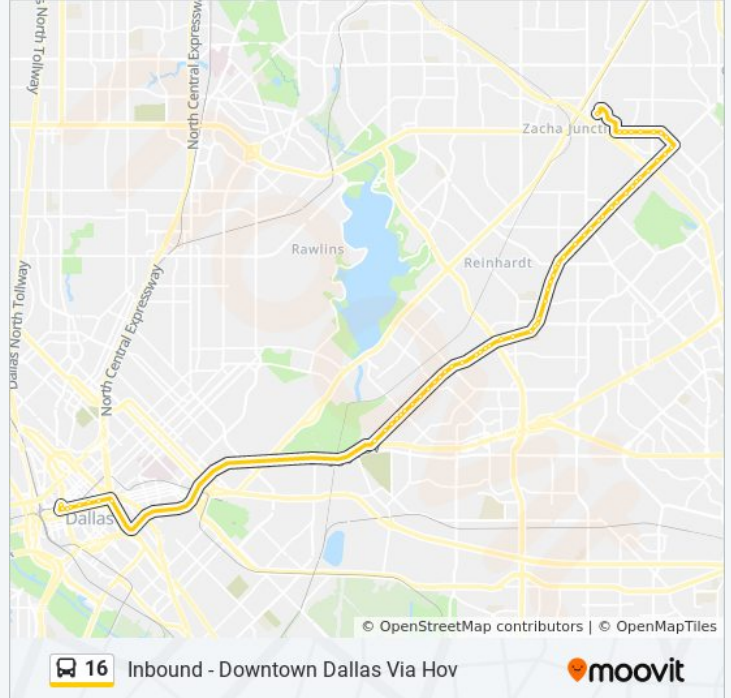

16 bus Info

Direction: Inbound - Downtown Dallas Via Hov

Stops: 62

Trip Duration: 51 min

Line Summary:

Ferguson @ Shiloh - S - Ns
Ferguson @ Fenwick - S - Ns
Ferguson @ Andover - S - Ns
Ferguson @ Joaquin - S - FS
Ferguson @ GUS Thomasson - S - Ns
Ferguson @ GUS Thomasson - S - FS
Ferguson @ San Paula - S - Ns
Ferguson @ Crestridge - S - Ns
Ferguson @ Highwood - S - Ns
Ferguson @ Millmar - S - Ns
Ferguson @ Province - S - Ns
Ferguson @ Oates - S - Ns
Ferguson @ Oates - S - FS
Ferguson @ Skyview - S - Ns
Ferguson @ Beechmont - S - MB
Ferguson @ Buckner - S - Ns
Ferguson @ Pasteur - S - FS
Ferguson @ Hibiscus - S - Ns
Ferguson @ Sidwin - S - FS
Ferguson @ Sweetbriar - S - Ns
Ferguson @ Lakeland - S - MB
Ferguson @ Lakeland - S - Ns
Ferguson @ Rockyglen - S - FS
Ferguson @ Forest Oaks - S - Ns
Ferguson @ St Francis - S - Ns
Ferguson @ Forest Hollow - S - Ns
Ferguson @ Hollybush - S - FS
Ferguson @ Graycliff - S - Ns
Ferguson @ Highland - S - Ns
Ferguson @ Longhorn - S - Ns
Ferguson @ Kingswood - S - FS
Ferguson @ Charles - S - Ns
Ferguson @ Riek - S - FS