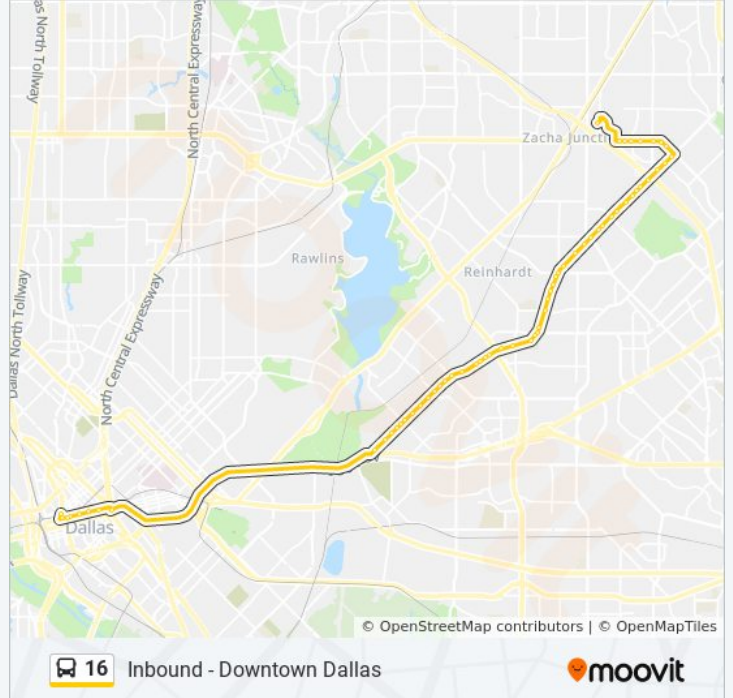

Use the Moovit App to find the closest 16 bus station near you and find out when is the next 16 bus arriving.

Direction: Inbound - Downtown Dallas

62 stops

[VIEW LINE SCHEDULE](#)

- South Garland Tc
- Northwest @ Towngate - E - FS
- Northwest @ Pendleton - E - Ns
- Northwest @ Marketplace - E - Ns
- Northwest @ Saturn - E - MB
- Northwest @ Saturn - E - FS
- Northwest @ Centerville - S - Mb1
- Northwest @ Centerville - S - Mb2
- Northwest @ Centerville - S - MB
- Centerville @ Northwest - S - FS
- Centerville @ Marketplace - S - Ns
- Centerville @ Ih 635 - S - MB
- Ferguson @ Ih 635 - S - FS
- Ferguson @ Woodmeadow - S - FS
- Ferguson @ Drummond - S - Ns
- Ferguson @ Cotillion - S - MB
- Ferguson @ Cotillion - S - FS
- Ferguson @ Drummond - S - Ns
- Ferguson @ Barnes Bridge - S - Ns
- Ferguson @ Apex - S - Ns
- Ferguson @ Acoca - S - Ns

Stops: 62

Trip Duration: 43 min

Line Summary:

Ferguson @ Shiloh - S - Ns
Ferguson @ Fenwick - S - Ns
Ferguson @ Andover - S - Ns
Ferguson @ Joaquin - S - FS
Ferguson @ GUS Thomasson - S - Ns
Ferguson @ GUS Thomasson - S - FS
Ferguson @ San Paula - S - Ns
Ferguson @ Crestridge - S - Ns
Ferguson @ Highwood - S - Ns
Ferguson @ Millmar - S - Ns
Ferguson @ Province - S - Ns
Ferguson @ Oates - S - Ns
Ferguson @ Oates - S - FS
Ferguson @ Skyview - S - Ns
Ferguson @ Beechmont - S - MB
Ferguson @ Buckner - S - Ns
Ferguson @ Pasteur - S - FS
Ferguson @ Hibiscus - S - Ns
Ferguson @ Sidwin - S - FS
Ferguson @ Sweetbriar - S - Ns
Ferguson @ Lakeland - S - MB
Ferguson @ Lakeland - S - Ns
Ferguson @ Rockyglen - S - FS
Ferguson @ Forest Oaks - S - Ns
Ferguson @ St Francis - S - Ns
Ferguson @ Forest Hollow - S - Ns
Ferguson @ Hollybush - S - FS
Ferguson @ Graycliff - S - Ns
Ferguson @ Highland - S - Ns
Ferguson @ Longhorn - S - Ns
Ferguson @ Kingswood - S - FS
Ferguson @ Charles - S - Ns
Ferguson @ Riek - S - FS