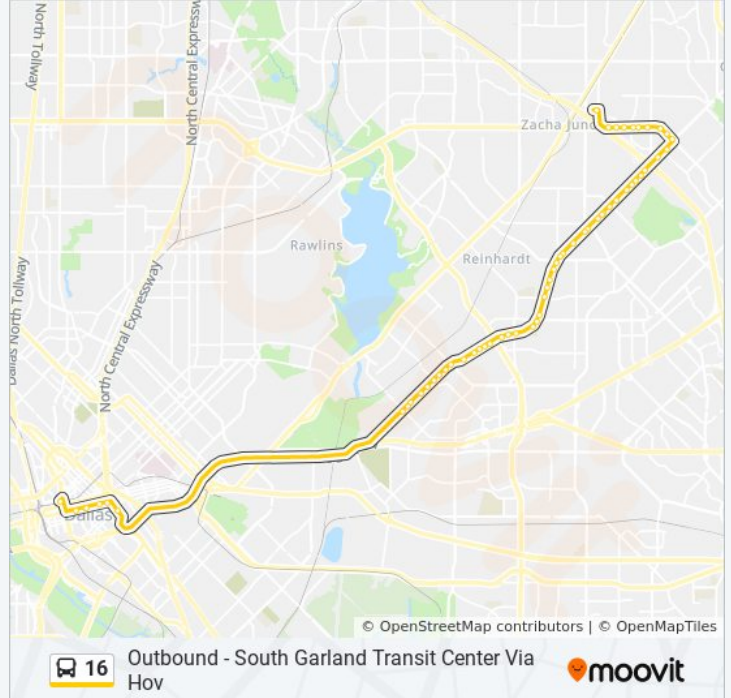

Ferguson @ Forest Oaks - N - Ns

Ferguson @ Rockyglen - N - Ns

Ferguson @ Lakeland - N - Ns

Ferguson @ Lanecrest - N - MB

Ferguson @ Sweetbriar - N - Ns

Ferguson @ Sidwin - N - Ns

Ferguson @ Hibiscus - N - Ns

Ferguson @ Pasteur - N - Ns

Ferguson @ Buckner - N - FS

Ferguson @ Beechmont - N - Ns

Ferguson @ Peavy - N - FS

Ferguson @ Oates - N - MB

Ferguson @ Oates - N - Ns

Ferguson @ Province - N - FS

Ferguson @ Millmar - N - FS

Ferguson @ Highwood - N - Ns

Ferguson @ Crestridge - N - Ns

Ferguson @ San Medina - N - Ns

Ferguson @ GUS Thomasson - N - Ns

Ferguson @ Joaquin - N - MB

Ferguson @ Joaquin - N - Ns

Ferguson @ Andover - N - Ns

Ferguson @ Shiloh - N -Fs

Ferguson @ Maylee - N - MB

Ferguson @ Plummer - N - Ns

Ferguson @ Apex - N - Ns

Ferguson @ Delford - N - MB

Ferguson @ Barnes Bridge - N - Ns

Ferguson @ Drummond - N - Ns

Ferguson @ Cotillion - N - Ns

Ferguson @ Drummond - N - MB

Ferguson @ Drummond - N - Ns

Ferguson @ Woodmeadow - N - Ns