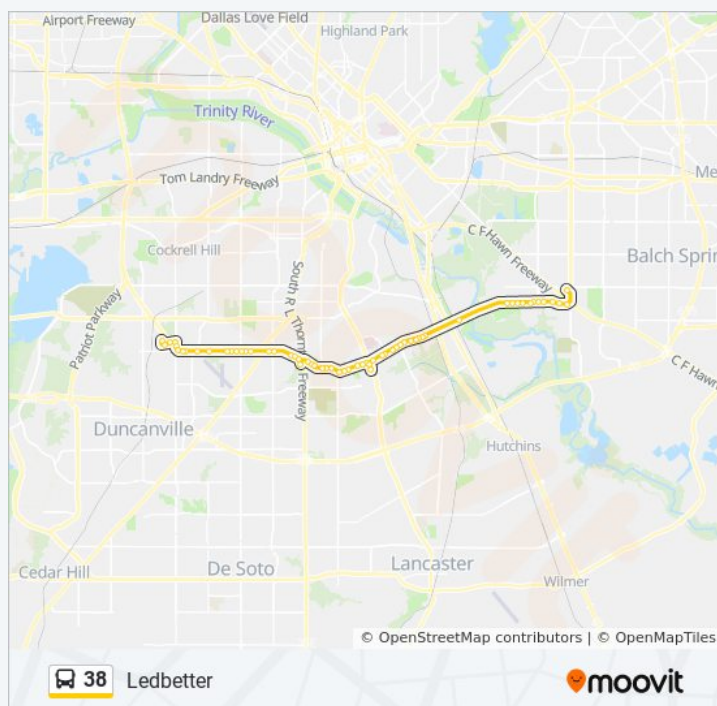

Ledbetter @ Ih 35 - W - Ns

Short @ Vistawood - W - Ns

Ledbetter @ Rockport - W - FS

Direction: West - Joseph Hardin

Stops: 61

Trip Duration: 52 min

Line Summary:

Ledbetter @ Village Fair Pl - W - FS