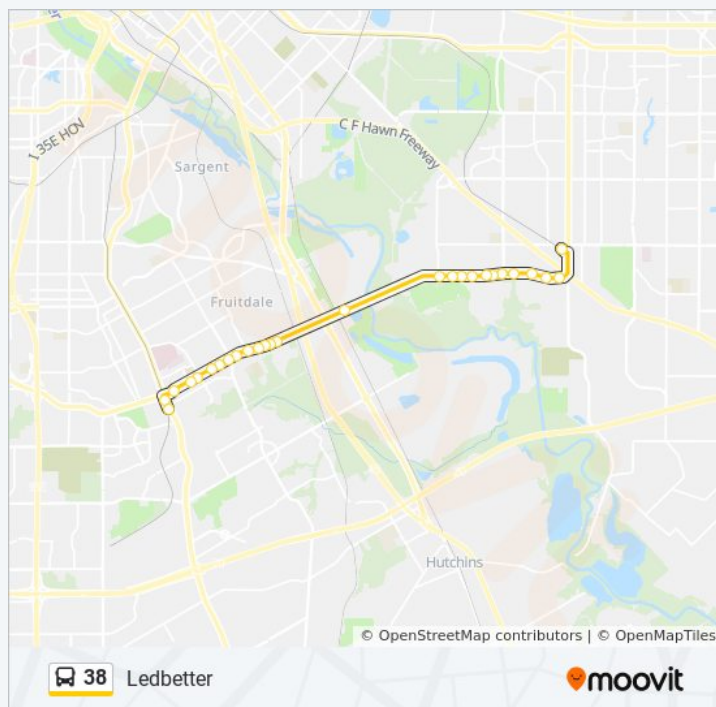

Ledbetter @ Corrigan - W - FS

Ledbetter @ Veterans - W - FS

Ledbetter @ Horizon - W - Ns

Ledbetter @ Lancaster - W - MB

Lancaster @ Ledbetter - S - FS

Ledbetter Station

Trip Duration: 21 min

Line Summary: