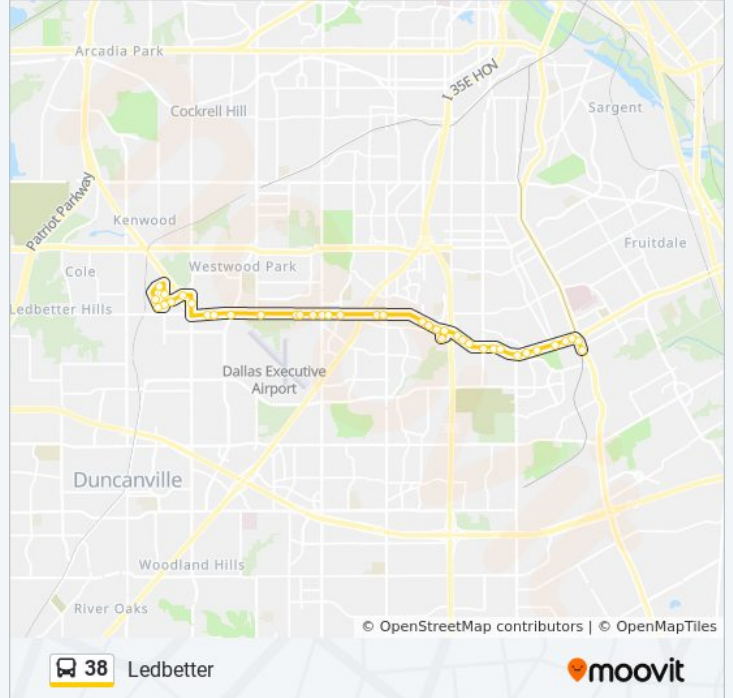

38 bus Info

Direction: East - Ledbetter Station

Stops: 39

Trip Duration: 31 min

Line Summary:

Ledbetter @ Brook Spring - E - FS

Ledbetter @ Cedar Falls - E - FS

Ledbetter @ Village Fair - E - MB

Ledbetter @ Marsalis - E - Ns

Ledbetter @ Rand - E - MB

Ledbetter @ Rand - E - Ns

Ledbetter @ University Hills - E - Ns

Ledbetter @ Singing Hills - E - Ns

Ledbetter @ Yewpon - E - Ns

Ledbetter @ Frio - E - Ns

Ledbetter @ Kildare - E - Ns

Ledbetter @ Denley - E - Ns

Lancaster @ Ledbetter - S - FS

Ledbetter Station

Direction: West - Joseph Hardin

61 stops

[VIEW LINE SCHEDULE](#)

Buckner Station