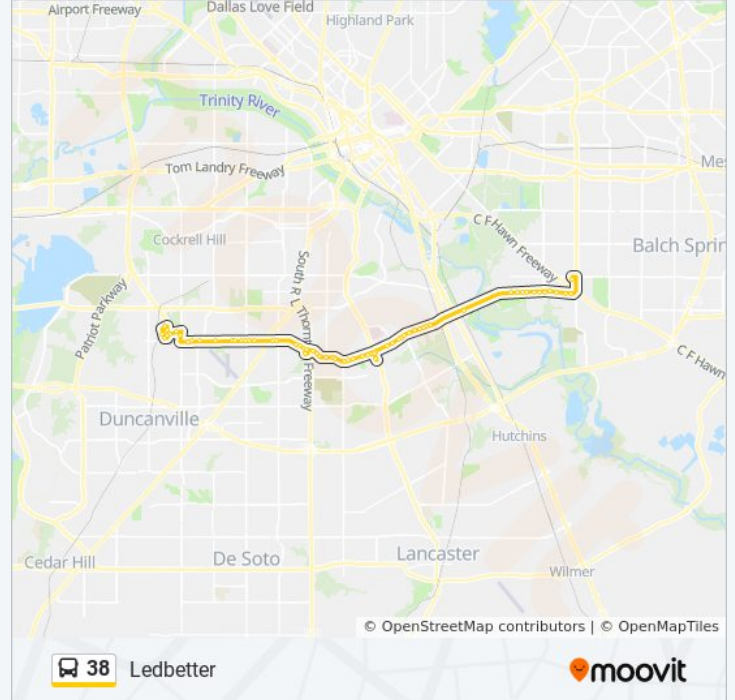

Ledbetter @ Village Fair PI - E - Ns

Ledbetter @ Rockport - E - FS

Ledbetter @ Vista Wood - E- FS

Short @ Vistawood - W - Ns

Ledbetter @ Ih 35 - E - FS

Ledbetter @ Rocky Ridge - E - MB

Ledbetter @ Rocky Ridge - E - FS

Ledbetter @ Marsalis - E - Ns

Ledbetter @ Rand - E - MB

Ledbetter @ Rand - E - Ns

Ledbetter @ University Hills - E - Ns

Ledbetter @ Singing Hills - E - Ns

Ledbetter @ Yewpon - E - Ns

Ledbetter @ Frio - E - Ns

Ledbetter @ Kildare - E - Ns

Ledbetter @ Denley - E - Ns

Lancaster @ Ledbetter - S - FS

Ledbetter Station

Ledbetter @ Lancaster - E - FS

Ledbetter @ Horizon - E - Ns

Ledbetter @ Veterans - E - Ns

Ledbetter @ Corrigan - E - FS

Ledbetter @ Corrigan - E - Ns

Ledbetter @ Bonnie View - E - MB

Ledbetter @ Bonnie View - E - FS

Grt Trinty @ Bonnie View - E - Ns

Grt Trinty @ Greencrest- E - MB

Grt Trinty @ Haas - E - Ns

Grt Trinty @ Cranfill - E - Ns

Grt Trinty @ Wadsworth - E - Ns

Grt Trinty @ Carbondale - E - Ns

Grt Trinty @ Pemberton Hill - E- Ns

Grt Trinty @ Stoneport - E - Ns