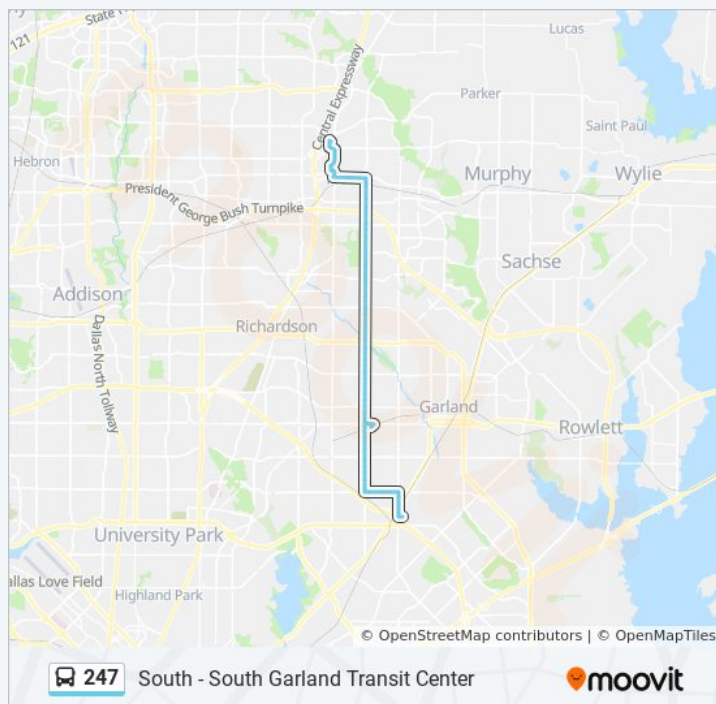

Jupiter @ Linda - S - Ns

Jupiter @ Insight - S - FS

Jupiter @ Brush Creek - S - Ns

Jupiter @ Arapaho - S - MB

Jupiter @ Janwood - S - MB

Jupiter @ Tulane - S - FS

Jupiter @ Drake - S - FS

Jupiter @ Apollo - S - Ns

Jupiter @ Plymouth Rock - S - FS

247 bus Info

Direction: South - South Garland Transit Center

Stops: 81

Trip Duration: 54 min

Line Summary:

Jupiter @ Post Oak - S - Ns
Jupiter @ Ponderosa - S - FS
Jupiter @ Village North - S - MB
Jupiter @ Blossom - S - FS
Jupiter @ Spring Valley - S - Ns
Jupiter @ Berkner - S - FS
Jupiter @ Buckingham - S - MB
Jupiter @ Buckingham - S - FS
Jupiter @ Fieldcrest - S - FS
Jupiter @ OHenry - S - FS
Jupiter @ Lawler - S - Ns
Jupiter @ Bobbie - S - Ns
Jupiter @ Walnut - S - Ns
Jupiter @ Classic - S - Ns
Jupiter @ Edgewood - S - Ns
Jupiter @ Norma - S - Ns
Forest @ Jupiter - E - FS
Forest @ Barnes - E - Ns
Forest / Jupiter Station
Forest @ Barnes - W - Ns
Jupiter @ Forest - S - FS
Jupiter @ Miller Park - S - MB
Jupiter @ Miller Park - S - FS
Jupiter @ Marquis - S - Ns
Jupiter @ Dividend - S - MB
Jupiter @ Security - S - FS
Jupiter @ Miller - S - Ns
Jupiter @ Express - S - FS
Jupiter @ Regency Crest - S - FS
Jupiter @ Grader - S - Ns
Jupiter @ Petal - S - Ns
Kingsley @ Jupiter - E - FS
Kingsley @ Industrial - E - MB