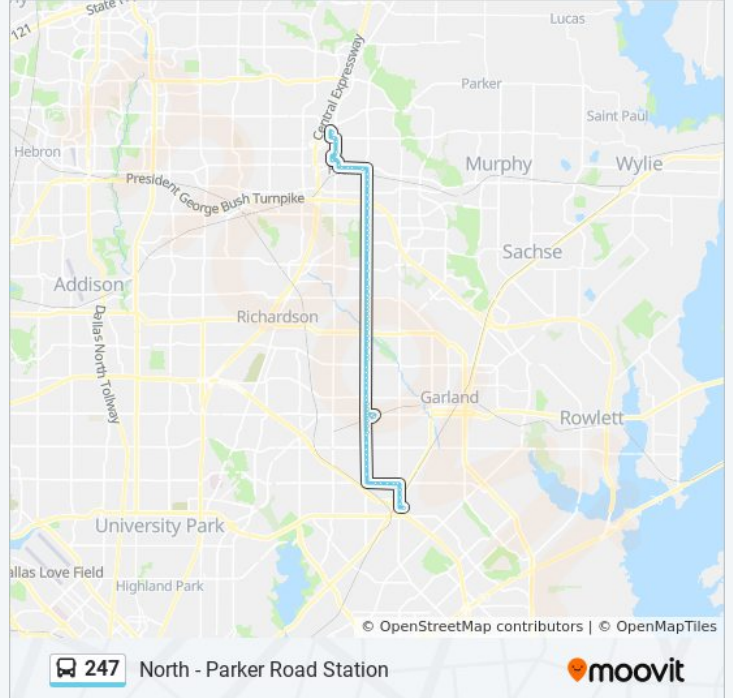

247 bus Time Schedule

North - Parker Road Station Route Timetable:

Sunday	12:00 AM - 11:00 PM
Monday	12:00 AM - 11:00 PM
Tuesday	12:00 AM - 11:00 PM
Wednesday	12:00 AM - 11:00 PM
Thursday	12:00 AM - 11:00 PM
Friday	12:00 AM - 11:00 PM
Saturday	12:00 AM - 11:00 PM

247 bus Info

Direction: North - Parker Road Station

Stops: 76

Trip Duration: 55 min

Line Summary:

Forest @ Barnes - W - Ns
Jupiter @ Glacier - N - MB
Jupiter @ Norma - N - Ns
Jupiter @ Edgewood - N - Ns
Jupiter @ Classic - N - Ns
Jupiter @ Walnut - N - FS
Jupiter @ Bobbie - N - Ns
Jupiter @ Western - N - Ns
Jupiter @ Ohenry - N - Ns
Jupiter @ Mosswood - N - FS
Jupiter @ Buckingham - N - MB
Jupiter @ Eastpark - N - MB
Jupiter @ Briar Oaks - N - FS
Jupiter @ Spring Valley - N - FS
Jupiter @ Ridge Oak - N - FS
Jupiter @ Greenview - N - FS
Jupiter @ Ponderosa - N - Ns
Jupiter @ Post Oak - N - Ns
Jupiter @ Latham - N - Ns
Jupiter @ Moonglow - N - Ns
Jupiter @ High Plateau - N - Ns
Jupiter @ Russwood - N - Ns
Jupiter @ Arapaho - N - MB
Jupiter @ Arapaho - N - Ns
Jupiter @ Brushcreek - N - MB
Jupiter @ Brush Creek - N - Ns
Jupiter @ Ivanhoe - N - FS
Jupiter @ Crossbow - N - FS
Jupiter @ Collins - N - FS
Jupiter @ Campbell - N - Ns
Jupiter @ Heather Hill - N - Ns
Jupiter @ Springpark - N - Ns
Jupiter @ Lookout - N - Ns